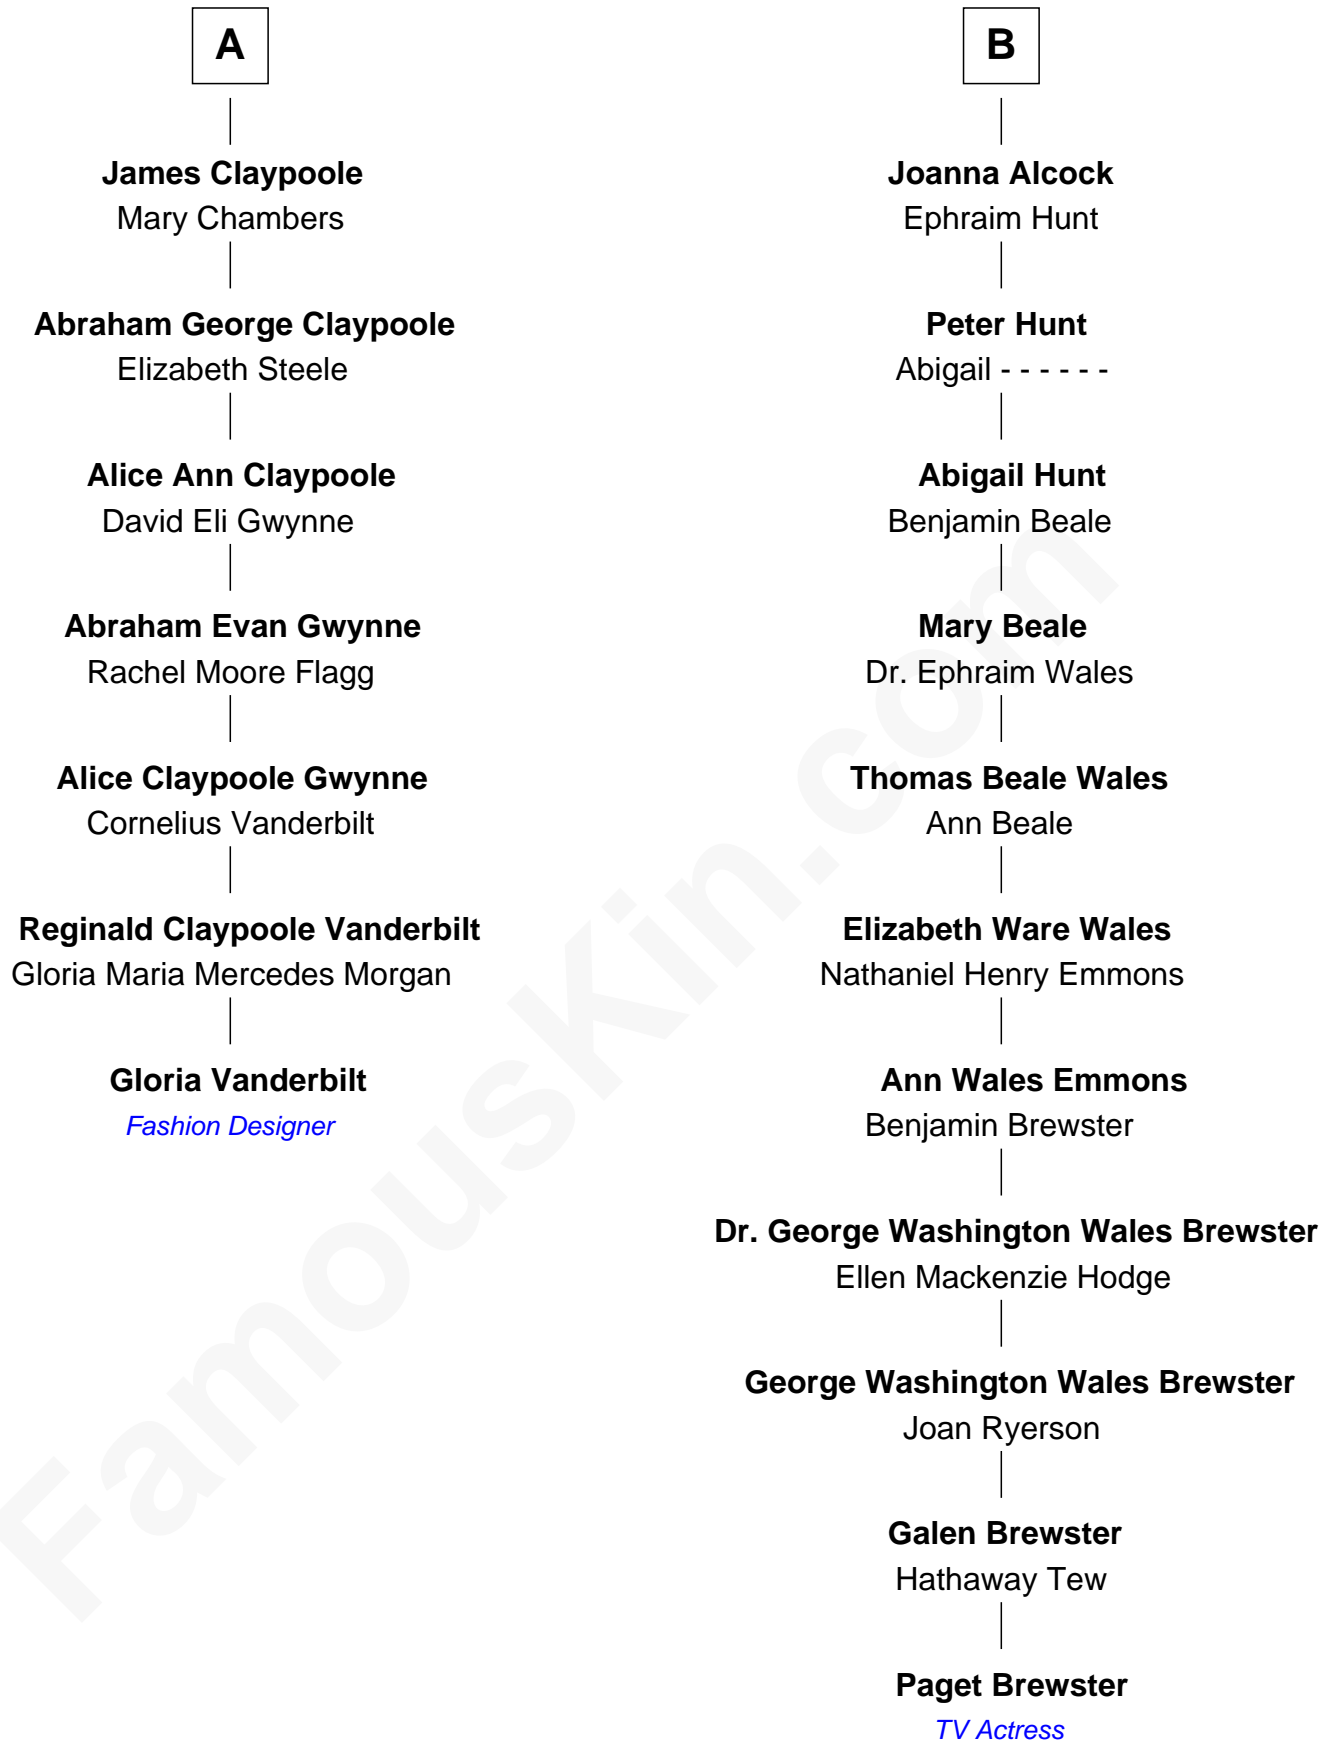

FamousKin.com
Relationship Chart of
Gloria Vanderbilt
Fashion Designer

13th cousin 4 times removed of

Paget Brewster
TV Actress

Paget Brewster photo by [Jonathan Reilly](#) (CC BY-SA 2.0)