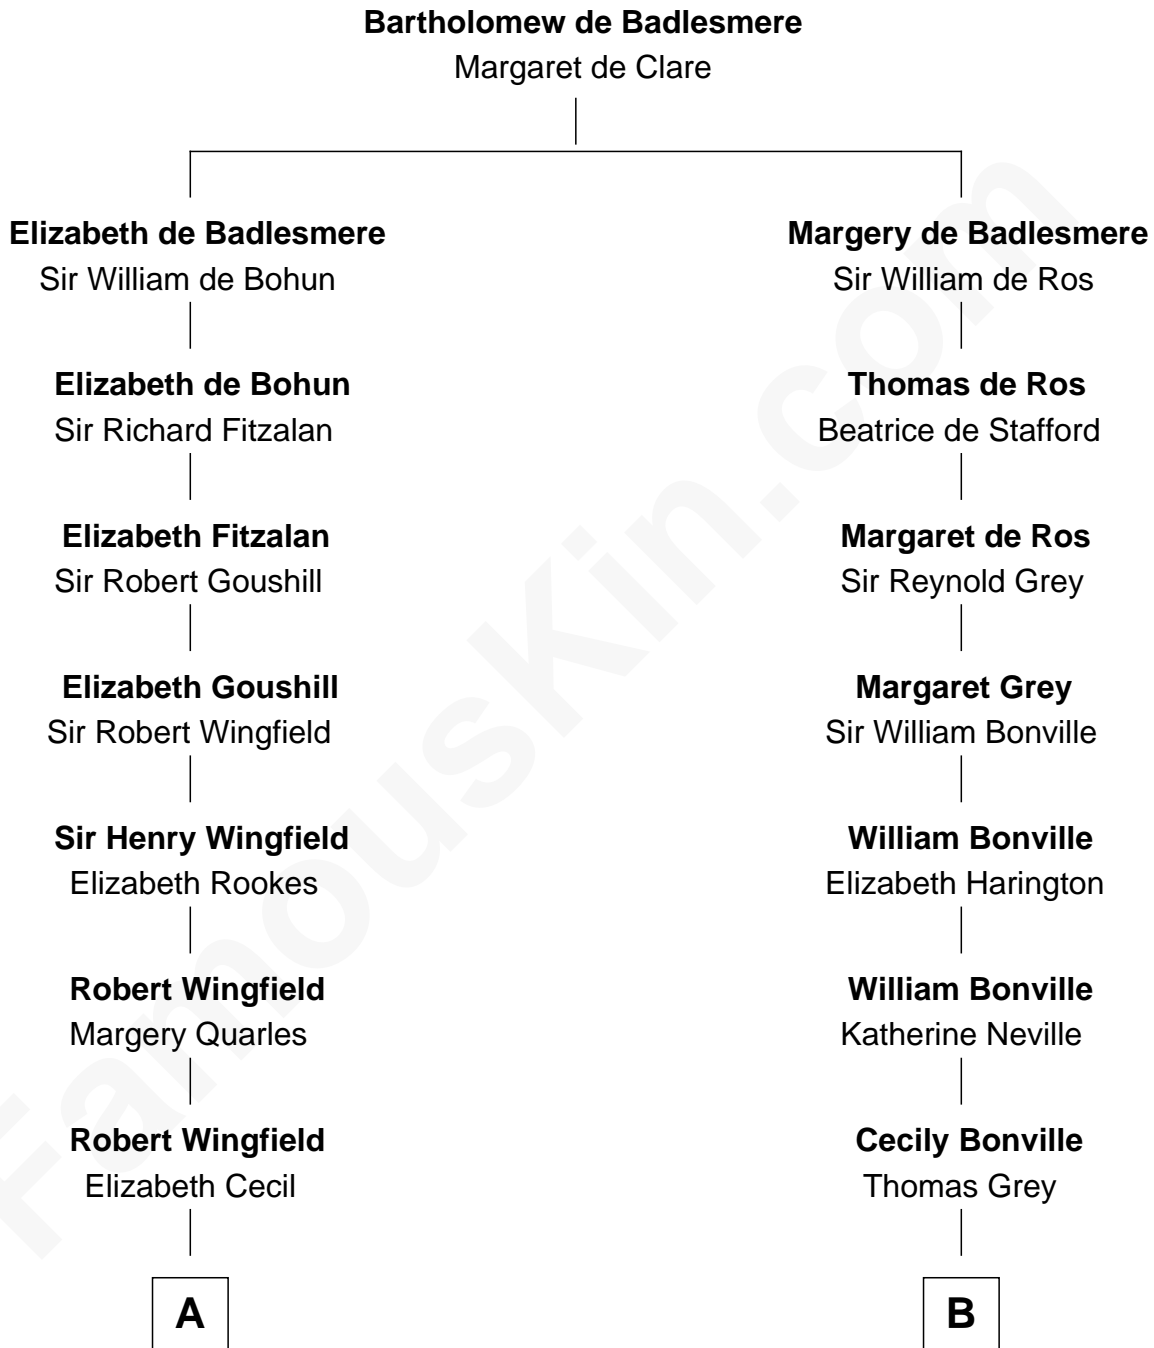

FamousKin.com
Relationship Chart of
Gloria Vanderbilt
Fashion Designer

17th cousin 3 times removed of
James Sherman
27th U.S. Vice-President

C

—
Mary Augusta Barron

Stalham Williams

—
Frances Lucretia Williams

Richard Winslow Sherman

—
Mary Frances Sherman

Richard Updike Sherman

—
James Sherman

27th U.S. Vice-President

FamousKin.com