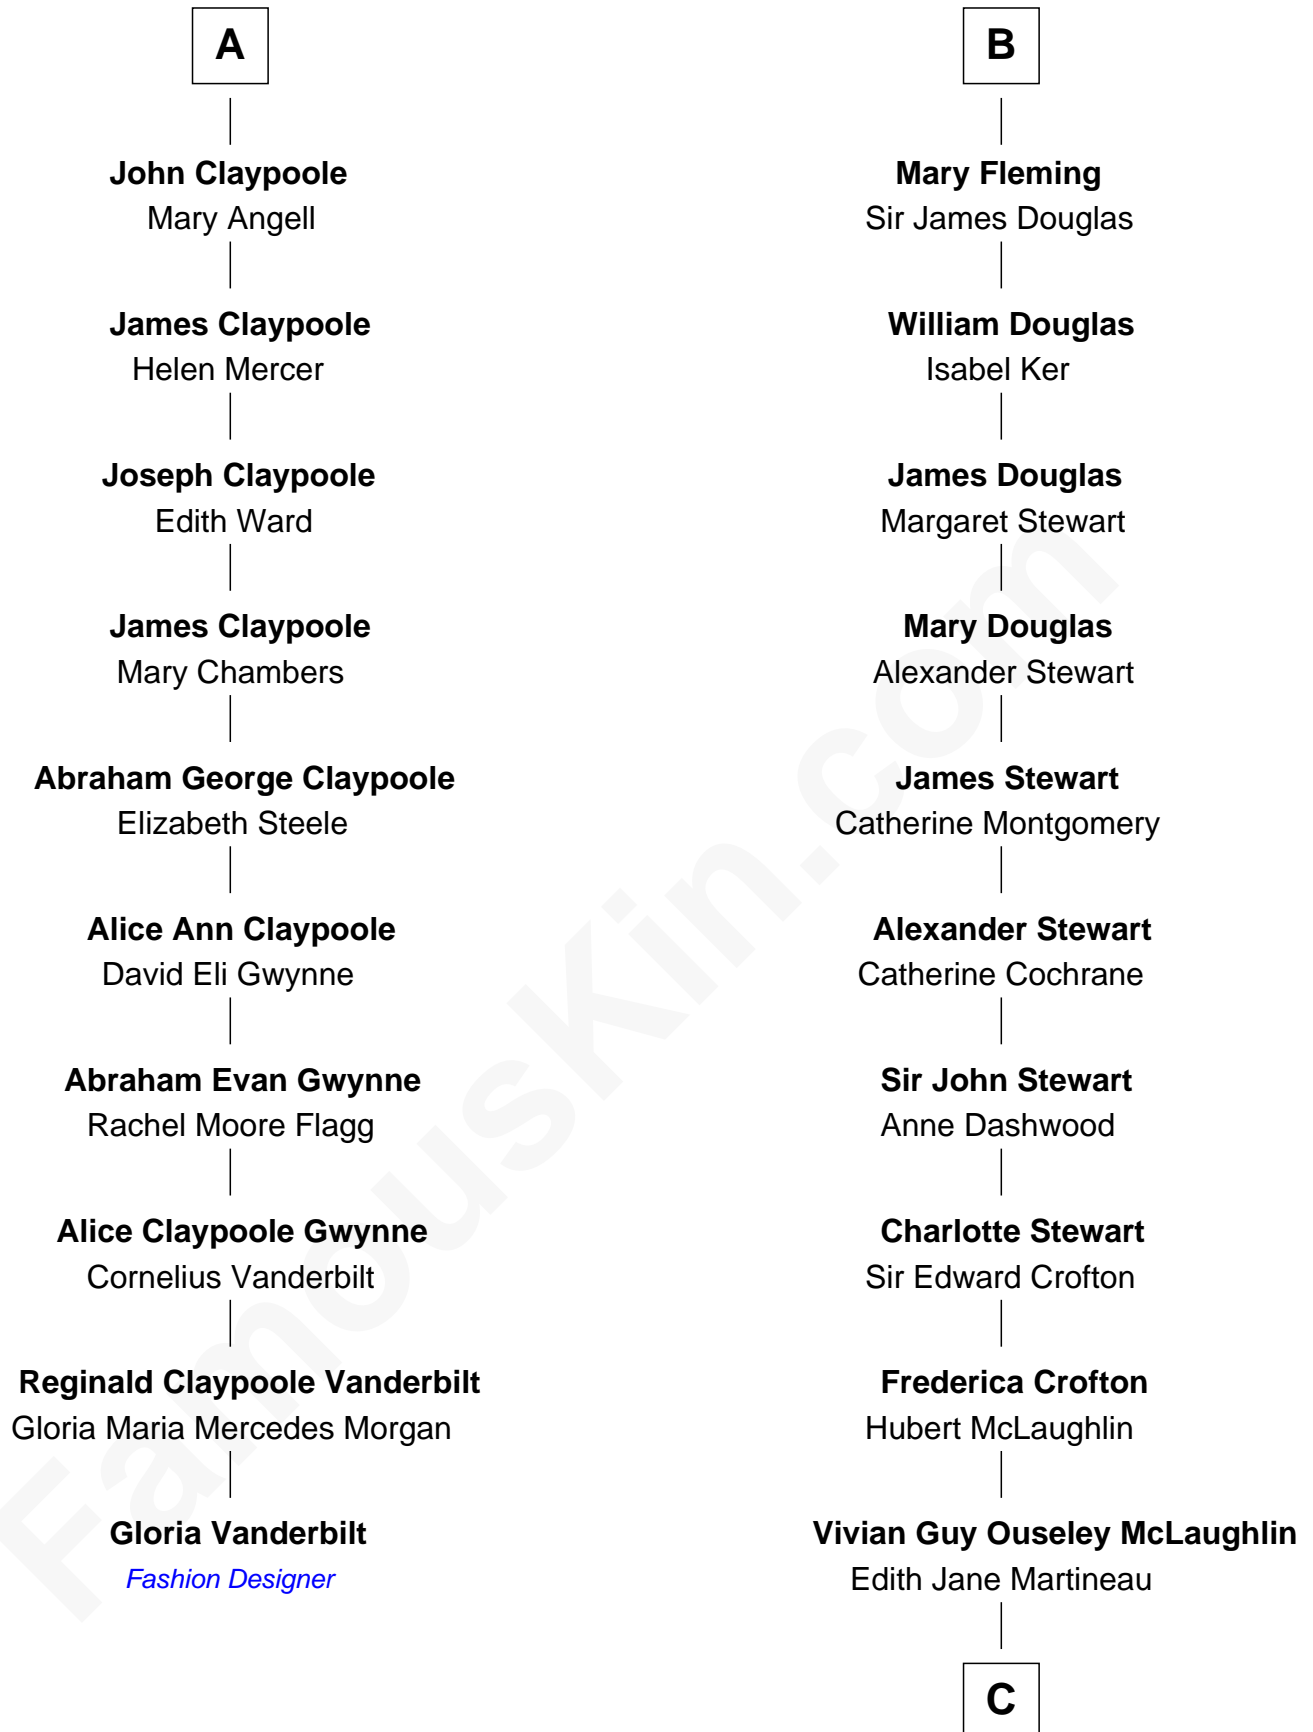

FamousKin.com
Relationship Chart of
Gloria Vanderbilt
Fashion Designer

16th cousin 3 times removed of
Guy Ritchie
British Filmmaker

C

Doris Margaretta McLaughlin

Stuart John Ritchie

John Vivian Ritchie

Amber Mary Parkinson