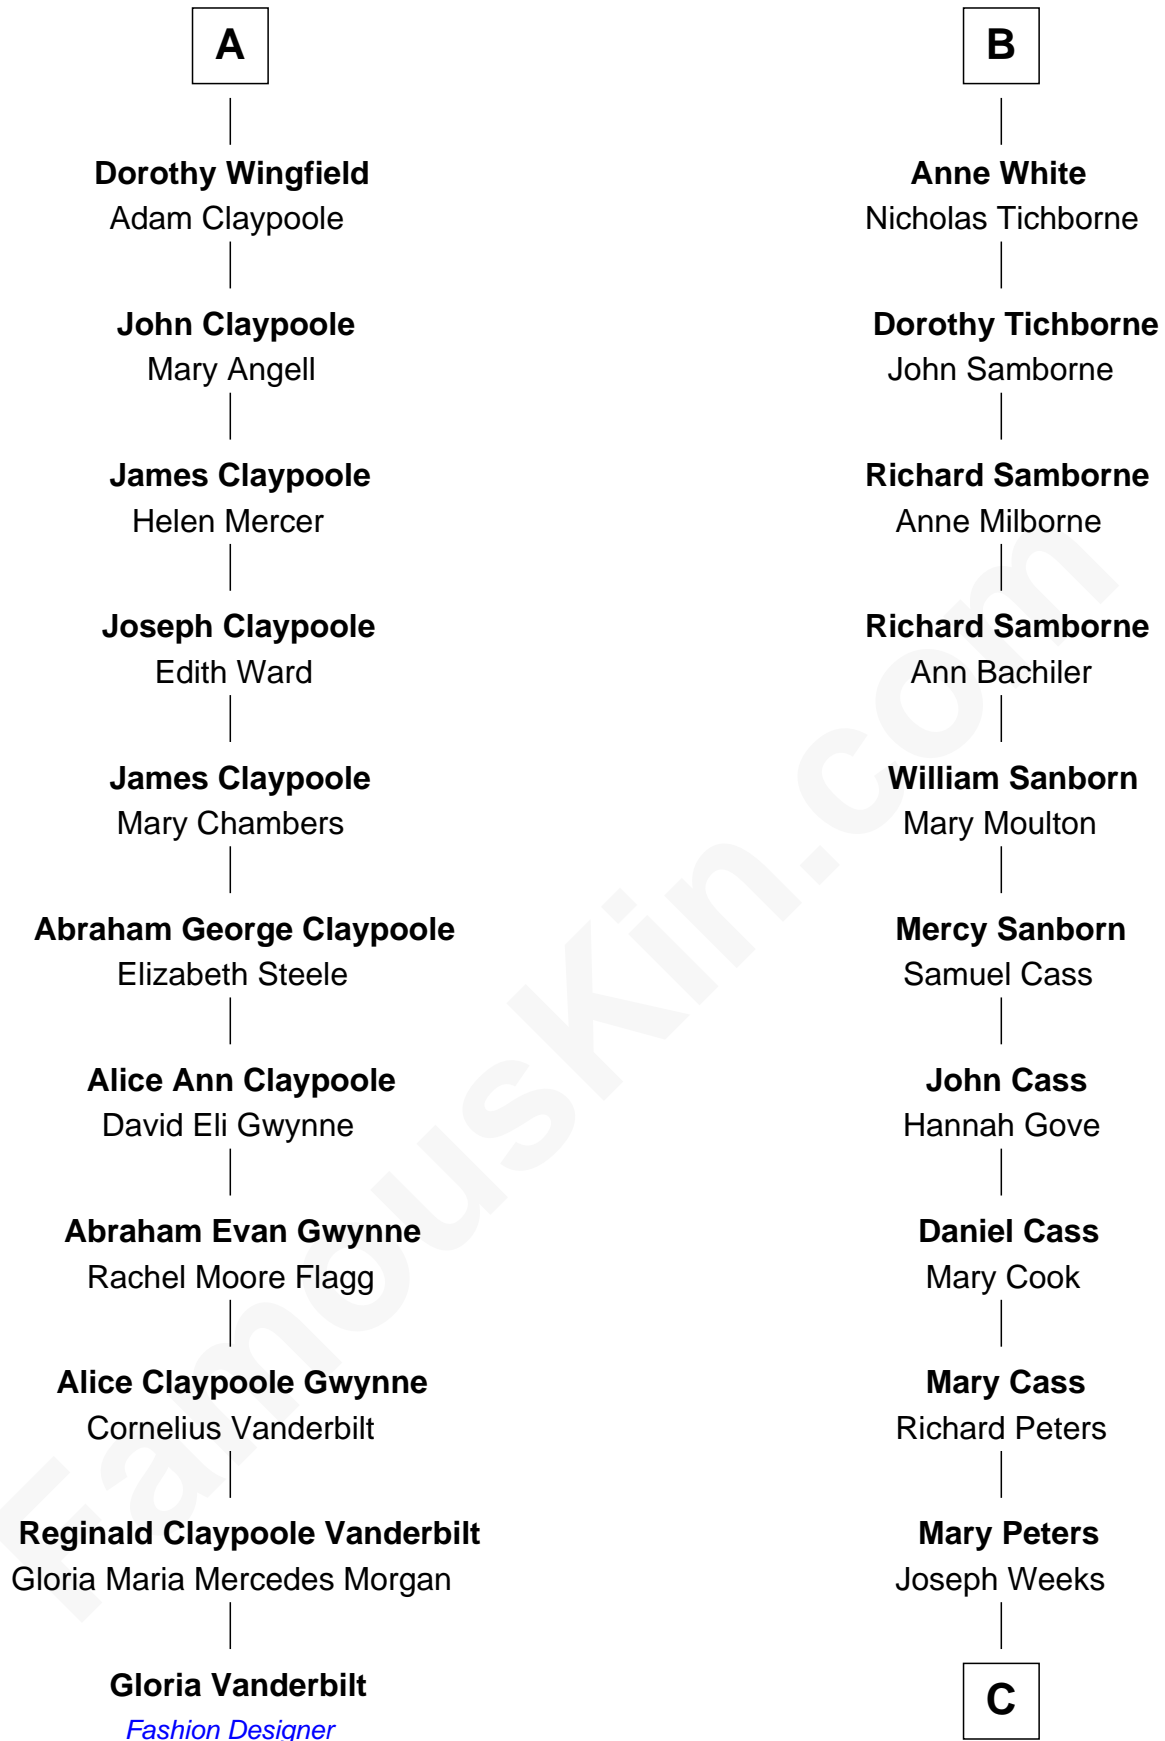

FamousKin.com
Relationship Chart of
Gloria Vanderbilt
Fashion Designer

17th cousin 4 times removed of

Charlie Munger
Vice-Chairman of Berkshire Hathaway

C

Mahala Weeks

Ebenezer Wright Babcock

Ann Maria Babcock

Samuel Montague Case

Carrie A. Case

Thomas Charles Munger

Alfred Case Munger

Florence V. Russell

Charlie Munger

Vice-Chairman of Berkshire Hathaway