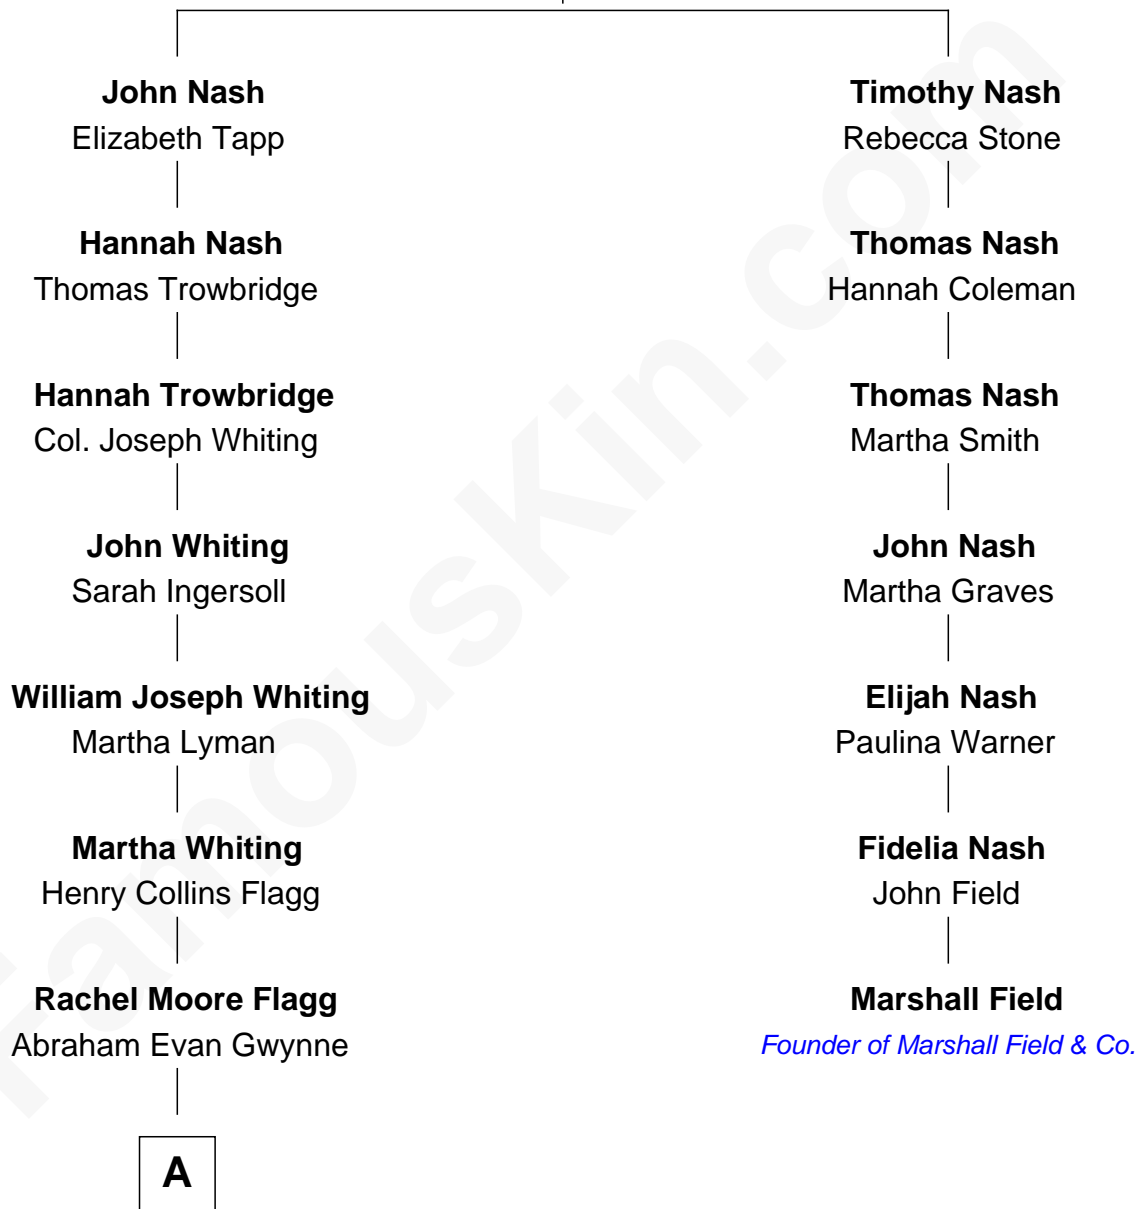

# FamousKin.com Relationship Chart of

**Gloria Vanderbilt**

*Fashion Designer*

6th cousin 3 times removed of

**Marshall Field**

*Founder of Marshall Field & Co.*

**Thomas Nash**

Margery Baker

**A**

—  
**Alice Claypoole Gwynne**

Cornelius Vanderbilt

—  
**Reginald Claypoole Vanderbilt**

Gloria Maria Mercedes Morgan

—  
**Gloria Vanderbilt**

*Fashion Designer*

FamousKin.com