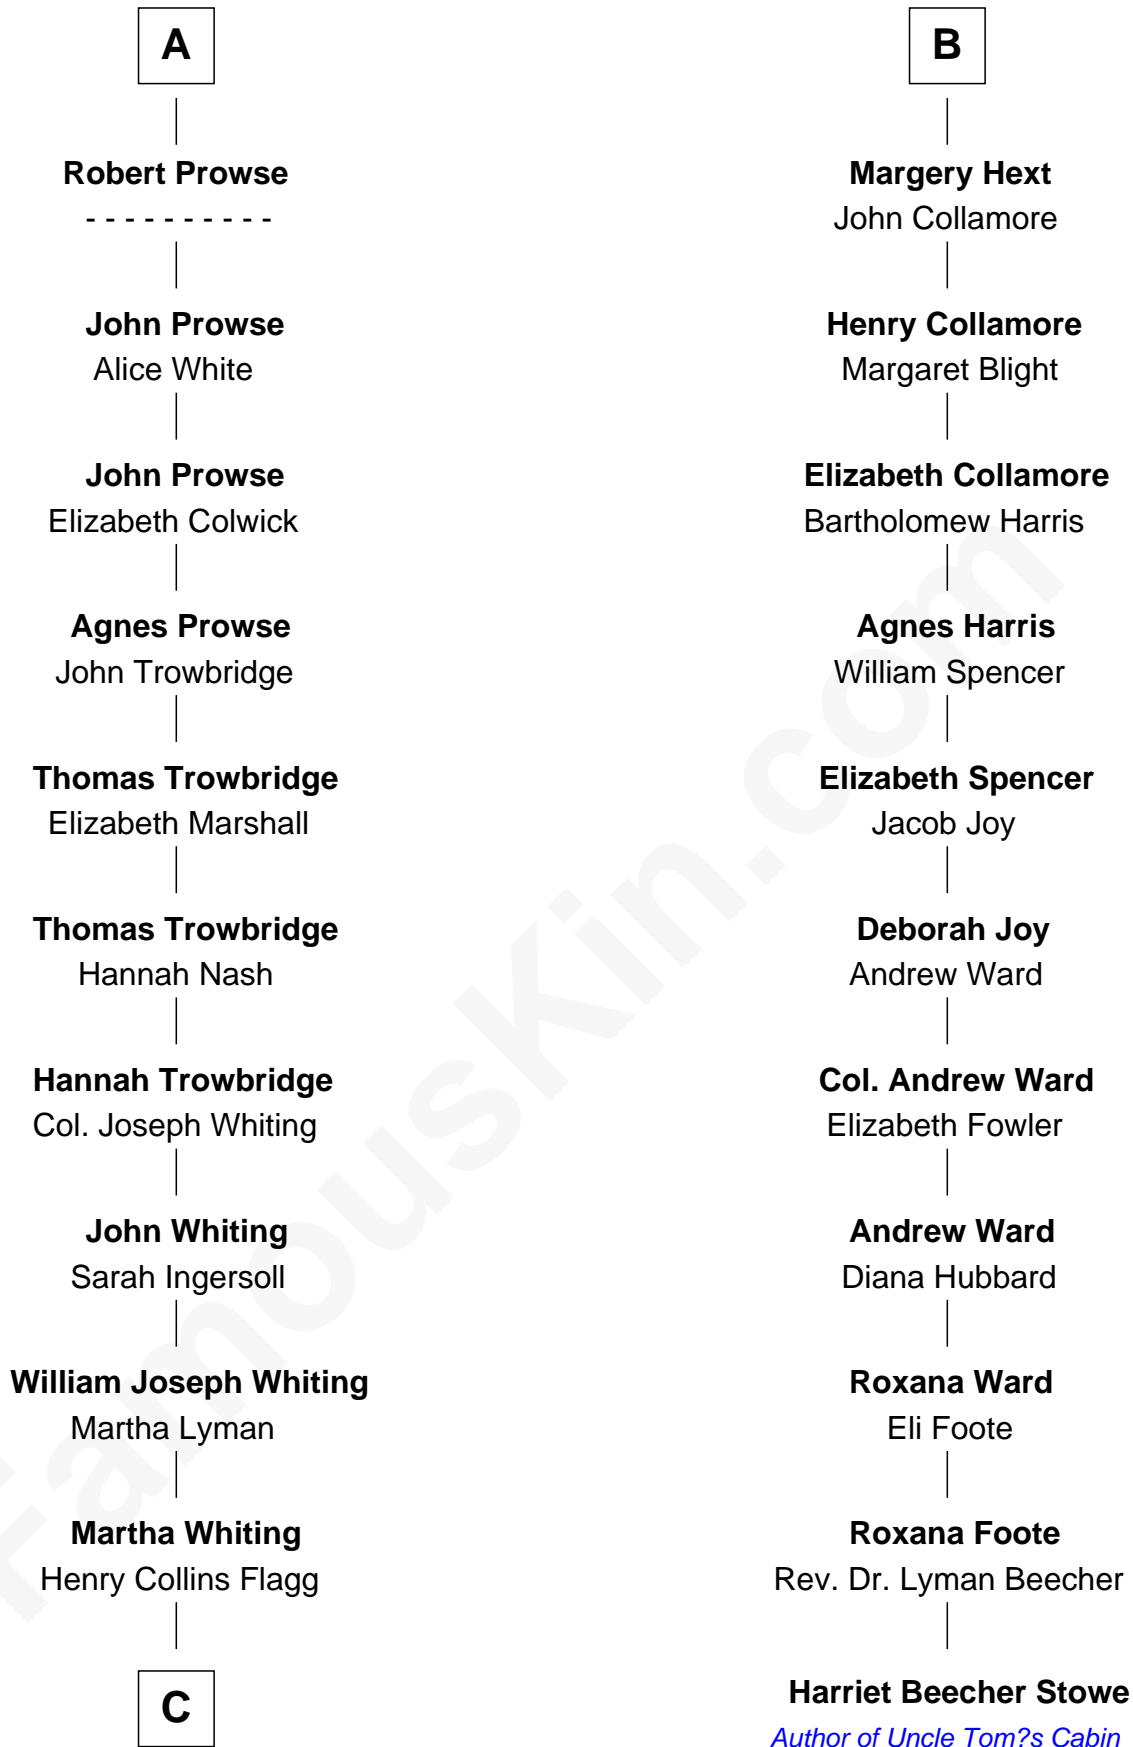

FamousKin.com
Relationship Chart of
Gloria Vanderbilt
Fashion Designer

17th cousin 3 times removed of
Harriet Beecher Stowe
Author of Uncle Tom's Cabin

C

Rachel Moore Flagg
Abraham Evan Gwynne

Alice Claypoole Gwynne
Cornelius Vanderbilt

Reginald Claypoole Vanderbilt
Gloria Maria Mercedes Morgan

Gloria Vanderbilt
Fashion Designer

FamousKin.com