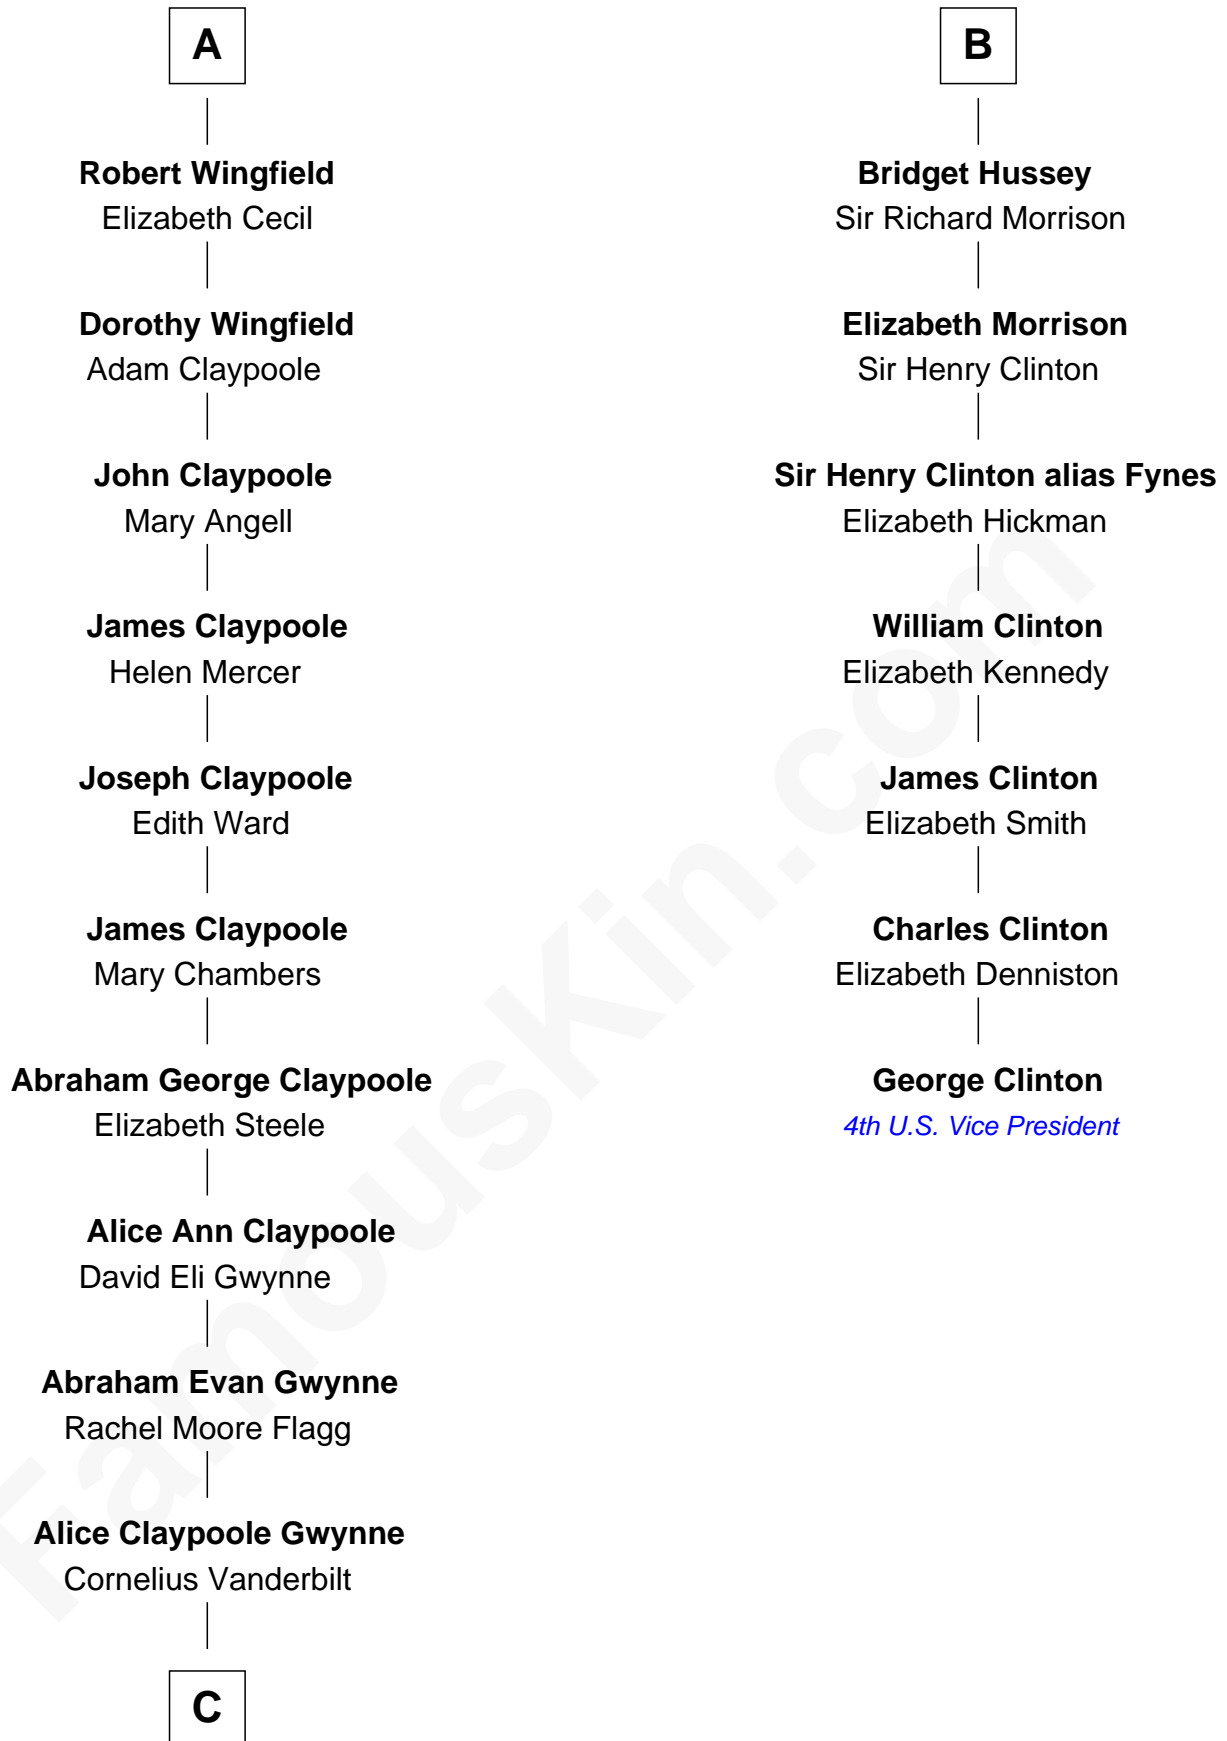

**FamousKin.com**  
**Relationship Chart of**  
**Gloria Vanderbilt**  
*Fashion Designer*

13th cousin 5 times removed of

**George Clinton**  
*4th U.S. Vice President*

**C**

**Reginald Claypoole Vanderbilt**

Gloria Maria Mercedes Morgan

**Gloria Vanderbilt**

*Fashion Designer*

FamousKin.com