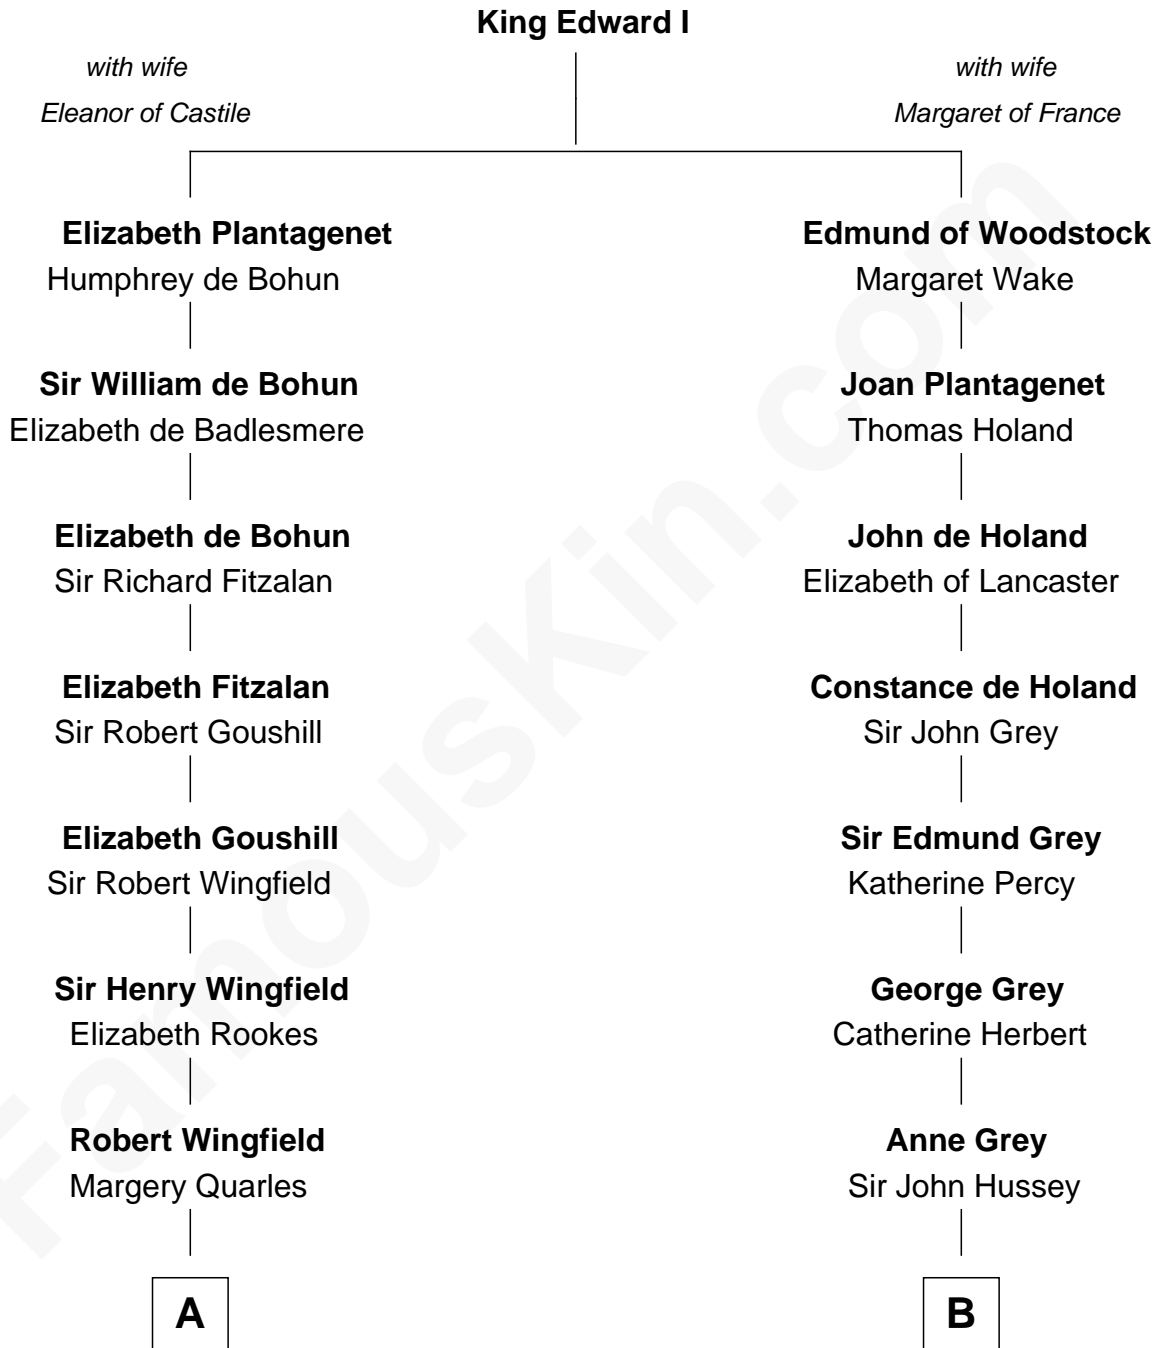

**FamousKin.com**  
**Relationship Chart of**  
**Gloria Vanderbilt**  
*Fashion Designer*

13th cousin 5 times removed of

**George Clinton**  
*4th U.S. Vice President*

**C**

**Reginald Claypoole Vanderbilt**

Gloria Maria Mercedes Morgan

**Gloria Vanderbilt**

*Fashion Designer*

FamousKin.com