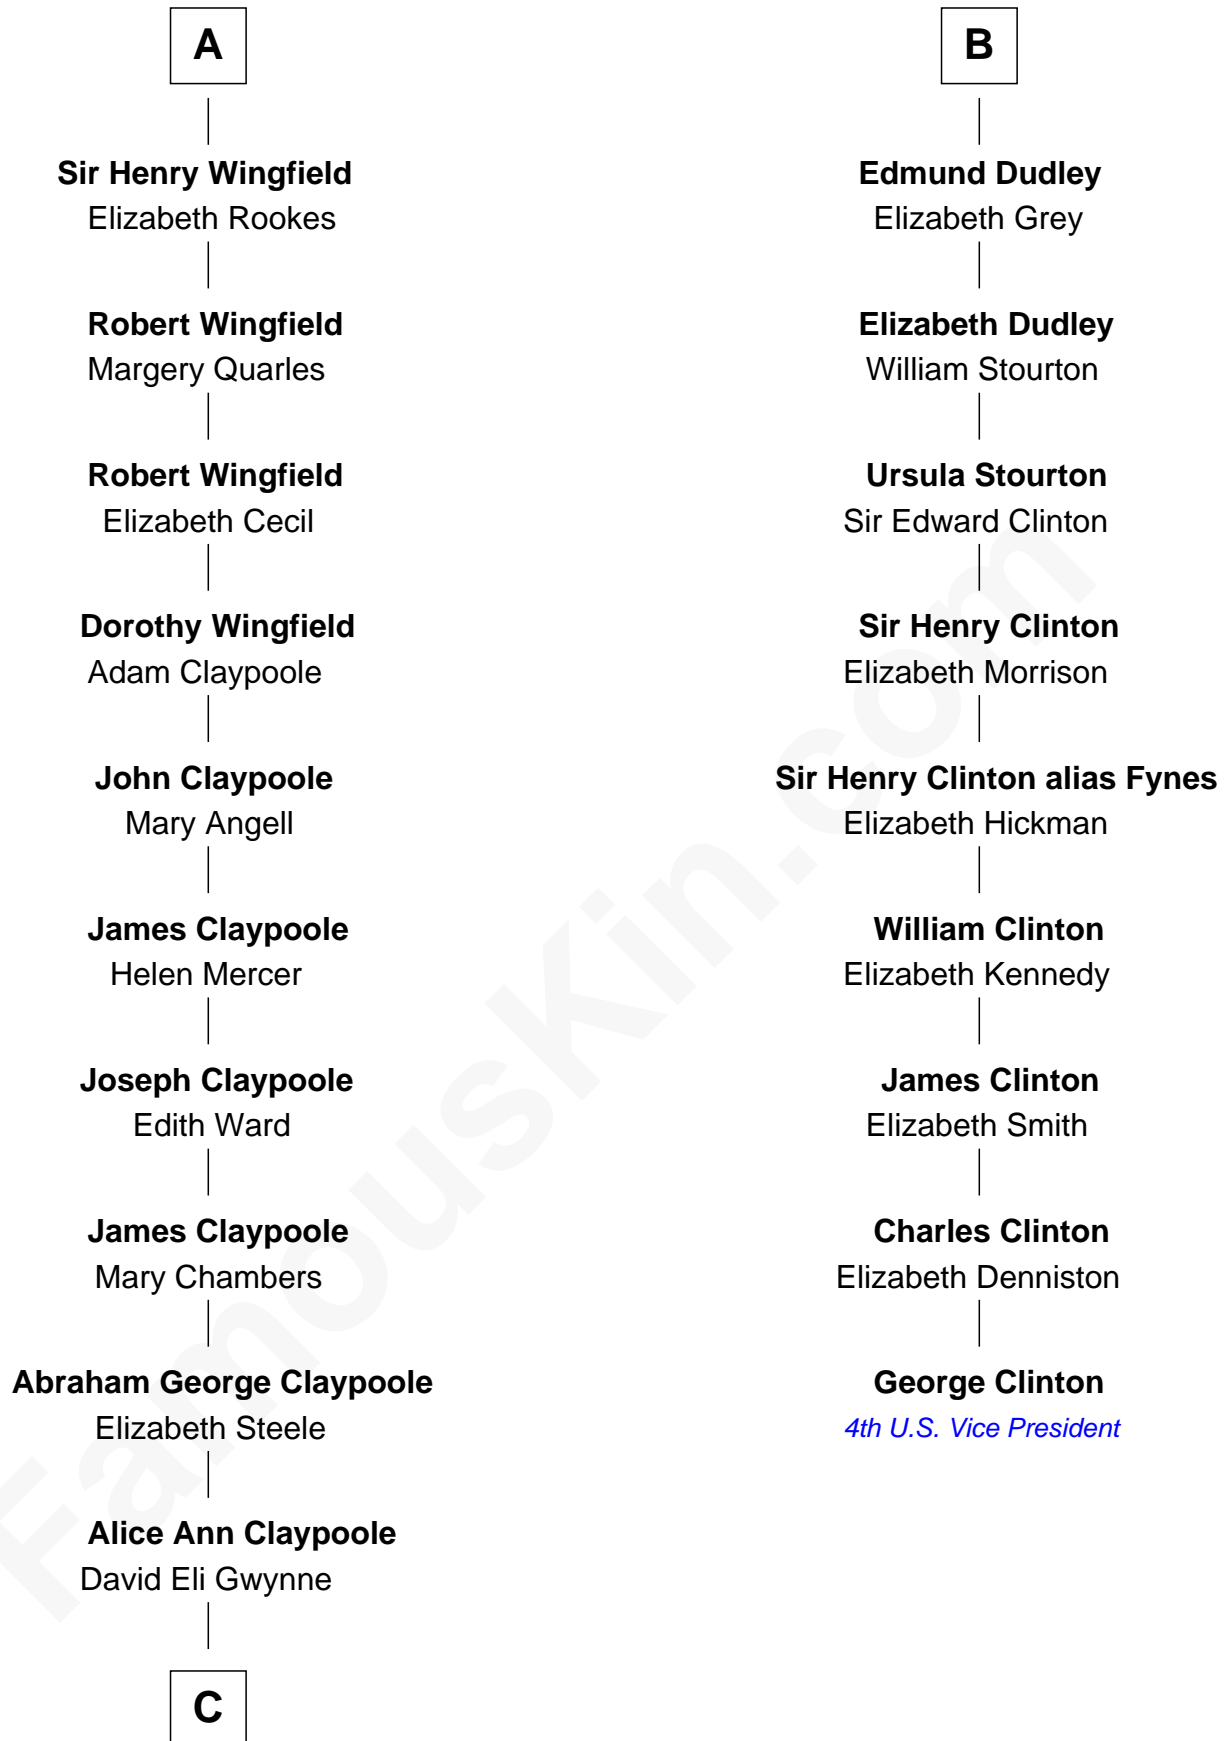

FamousKin.com
Relationship Chart of
Gloria Vanderbilt
Fashion Designer

15th cousin 5 times removed of
George Clinton
4th U.S. Vice President

C

Abraham Evan Gwynne

Rachel Moore Flagg

Alice Claypoole Gwynne

Cornelius Vanderbilt

Reginald Claypoole Vanderbilt

Gloria Maria Mercedes Morgan

Gloria Vanderbilt

Fashion Designer

FamousKin.com