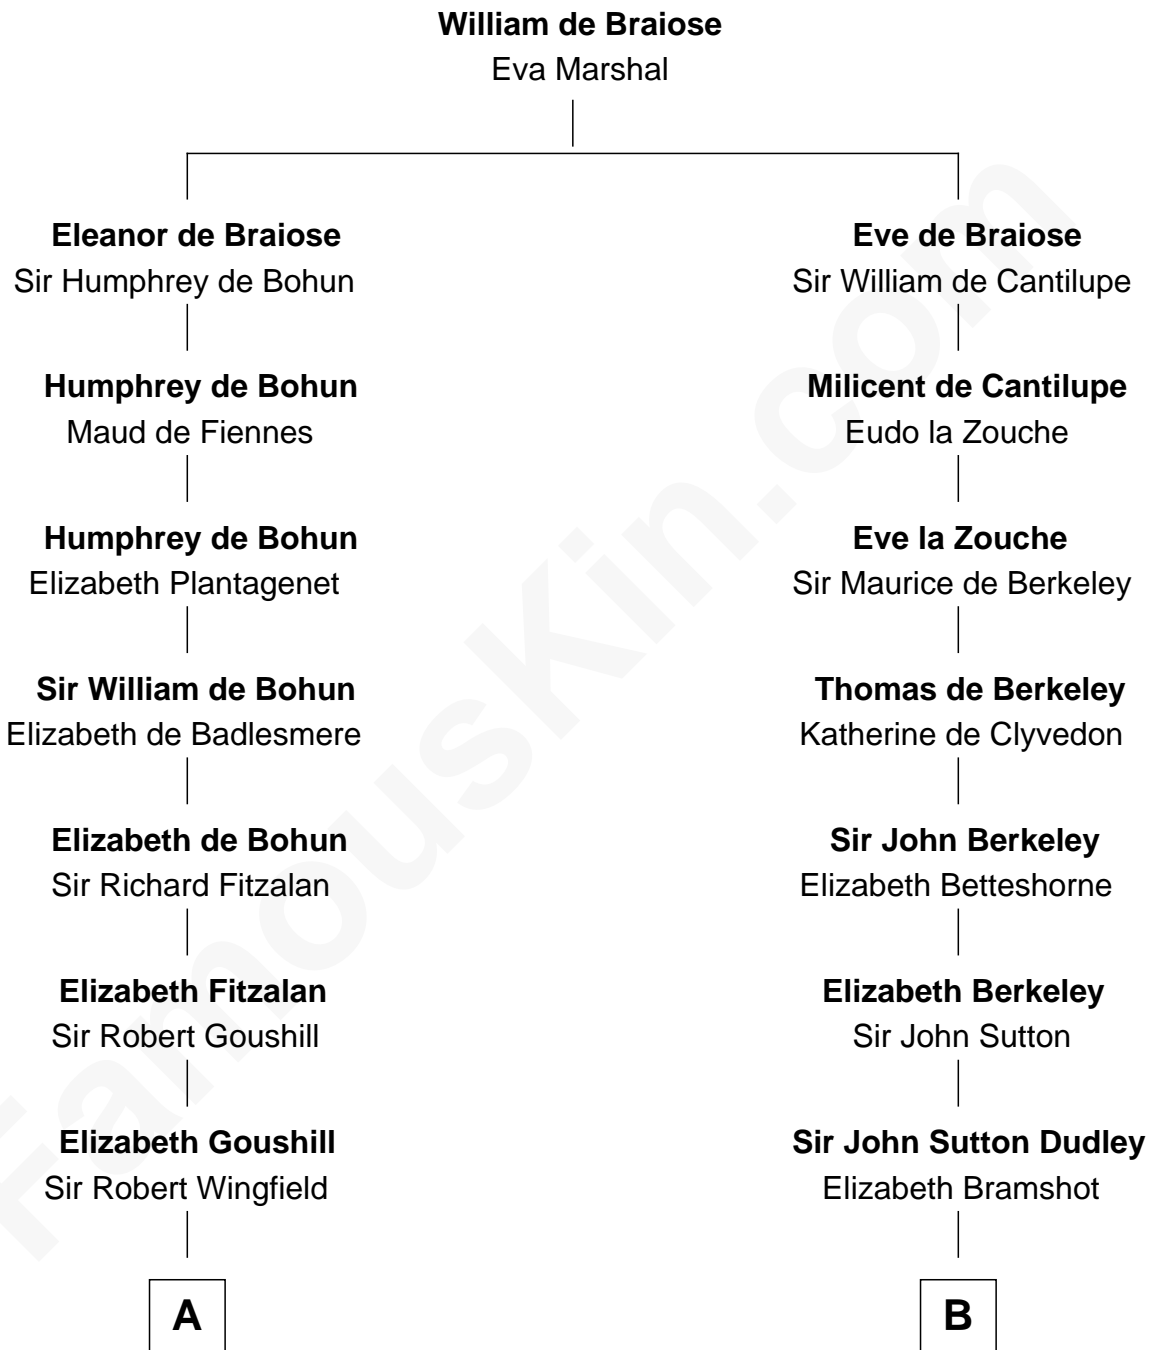

FamousKin.com
Relationship Chart of
Gloria Vanderbilt
Fashion Designer

15th cousin 5 times removed of
George Clinton
4th U.S. Vice President

C

Abraham Evan Gwynne

Rachel Moore Flagg

Alice Claypoole Gwynne

Cornelius Vanderbilt

Reginald Claypoole Vanderbilt

Gloria Maria Mercedes Morgan

Gloria Vanderbilt

Fashion Designer

FamousKin.com