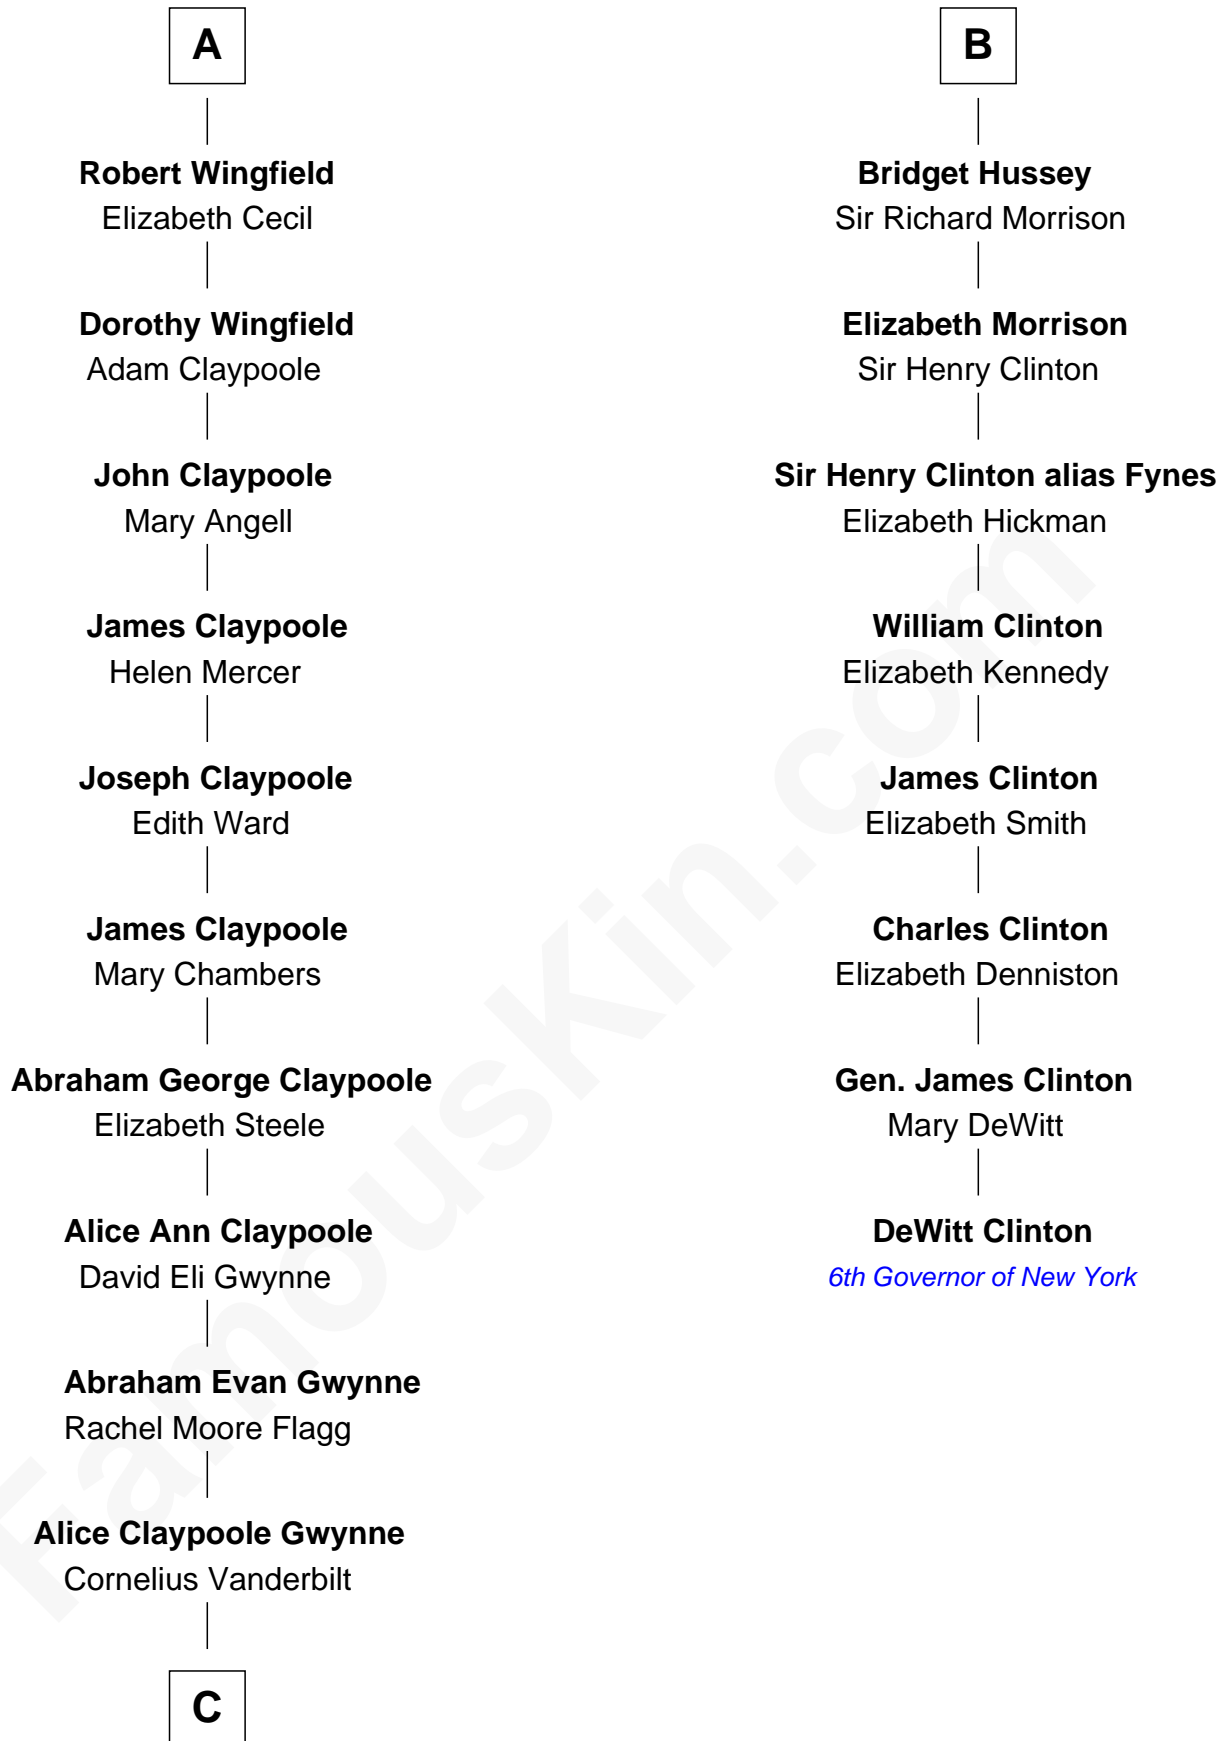

FamousKin.com Relationship Chart of

Gloria Vanderbilt

Fashion Designer

14th cousin 4 times removed of

DeWitt Clinton

6th Governor of New York

C

Reginald Claypoole Vanderbilt

Gloria Maria Mercedes Morgan

Gloria Vanderbilt

Fashion Designer

FamousKin.com