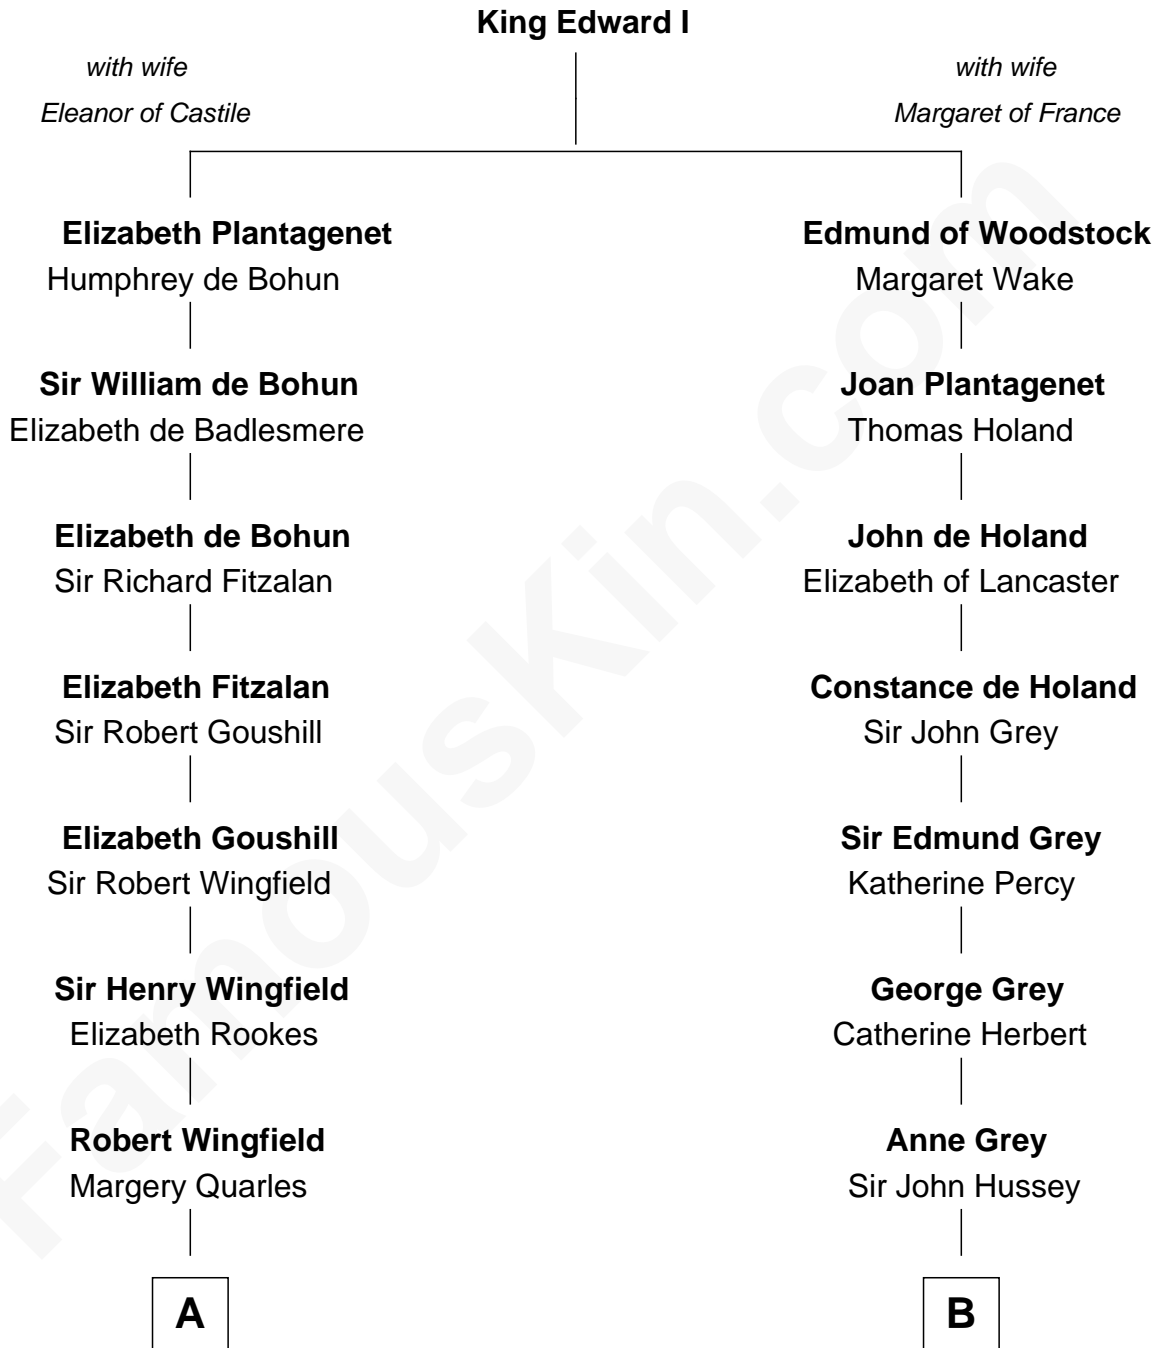

FamousKin.com Relationship Chart of

Gloria Vanderbilt

Fashion Designer

14th cousin 4 times removed of

DeWitt Clinton

6th Governor of New York

C

Reginald Claypoole Vanderbilt

Gloria Maria Mercedes Morgan

Gloria Vanderbilt

Fashion Designer

FamousKin.com