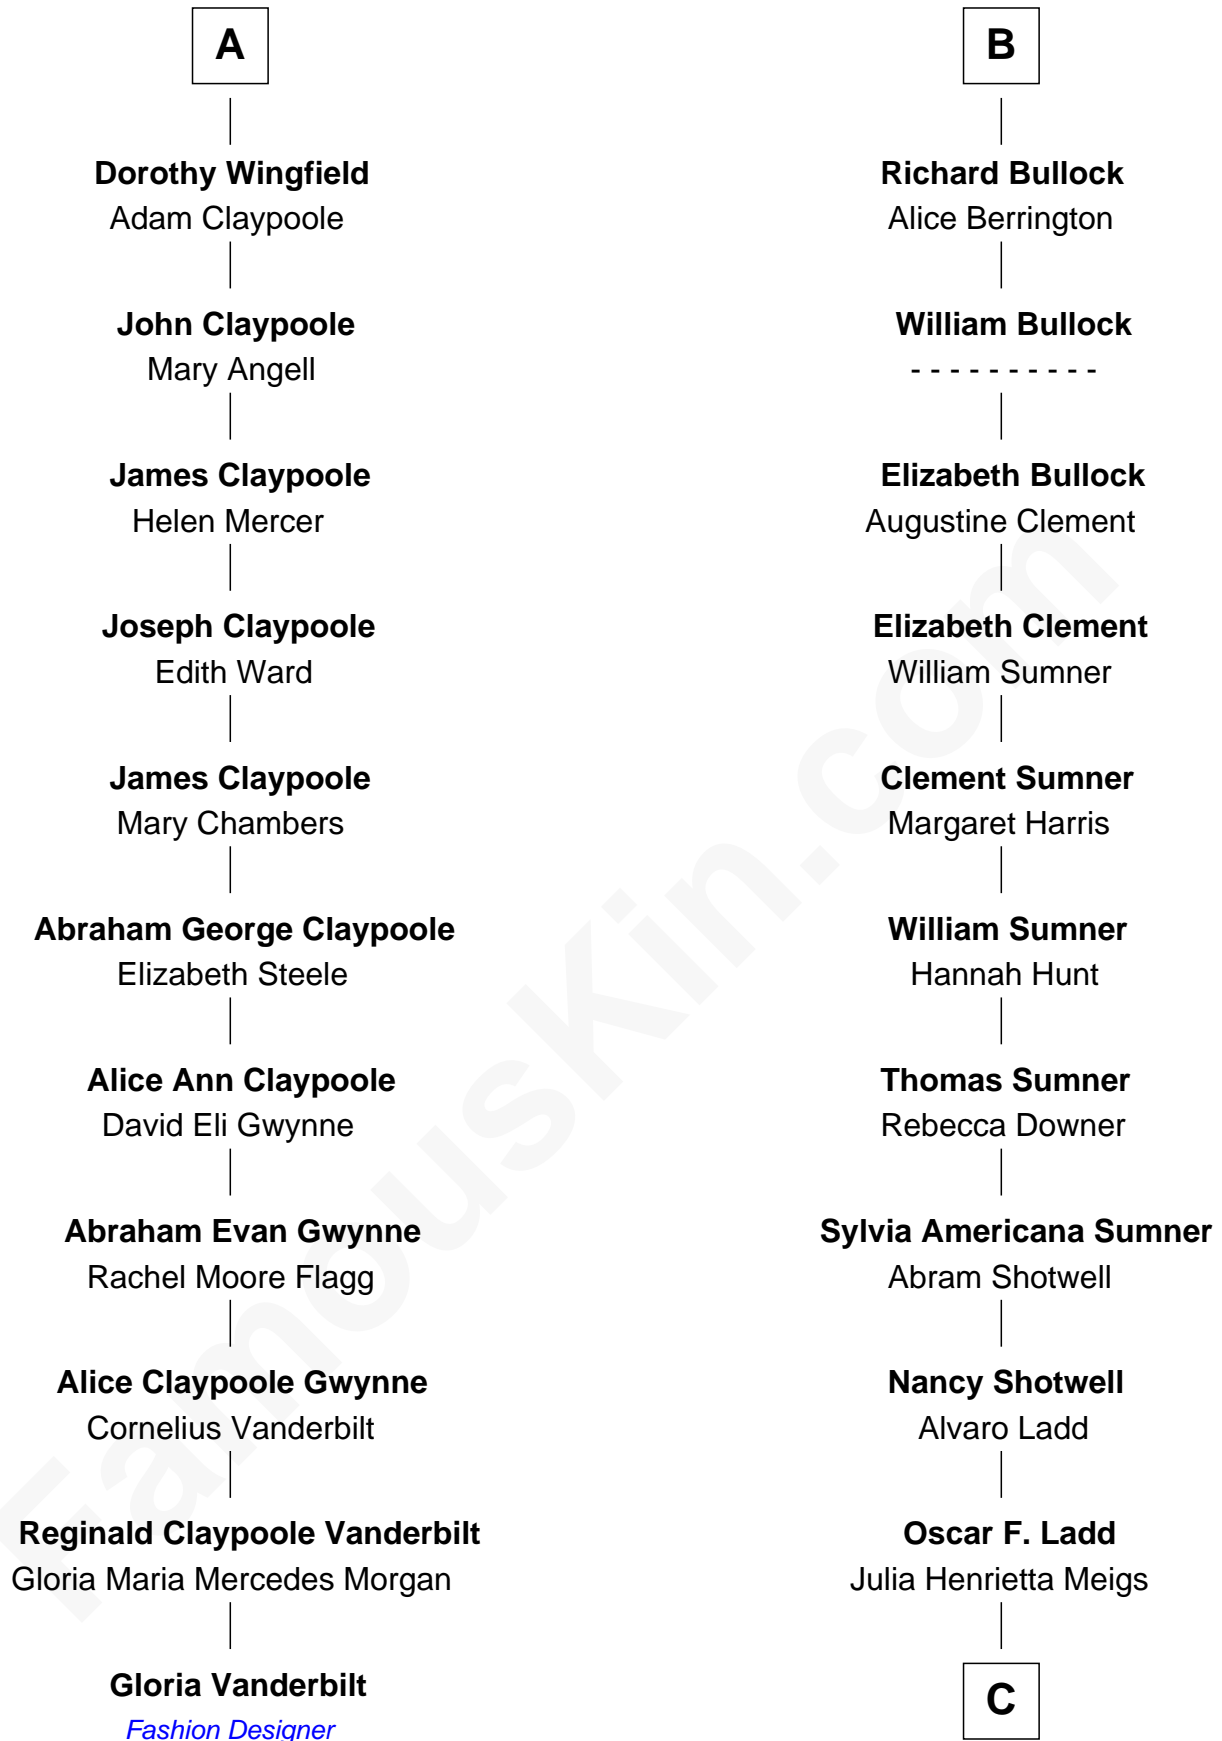

FamousKin.com
Relationship Chart of
Gloria Vanderbilt
Fashion Designer

17th cousin 1 time removed of

Alan Ladd
Movie Actor

Bartholomew de Badlesmere
 Margaret de Clare

C

Alan Harwood Ladd

Selina Raleigh

Alan Ladd

Movie Actor

FamousKin.com