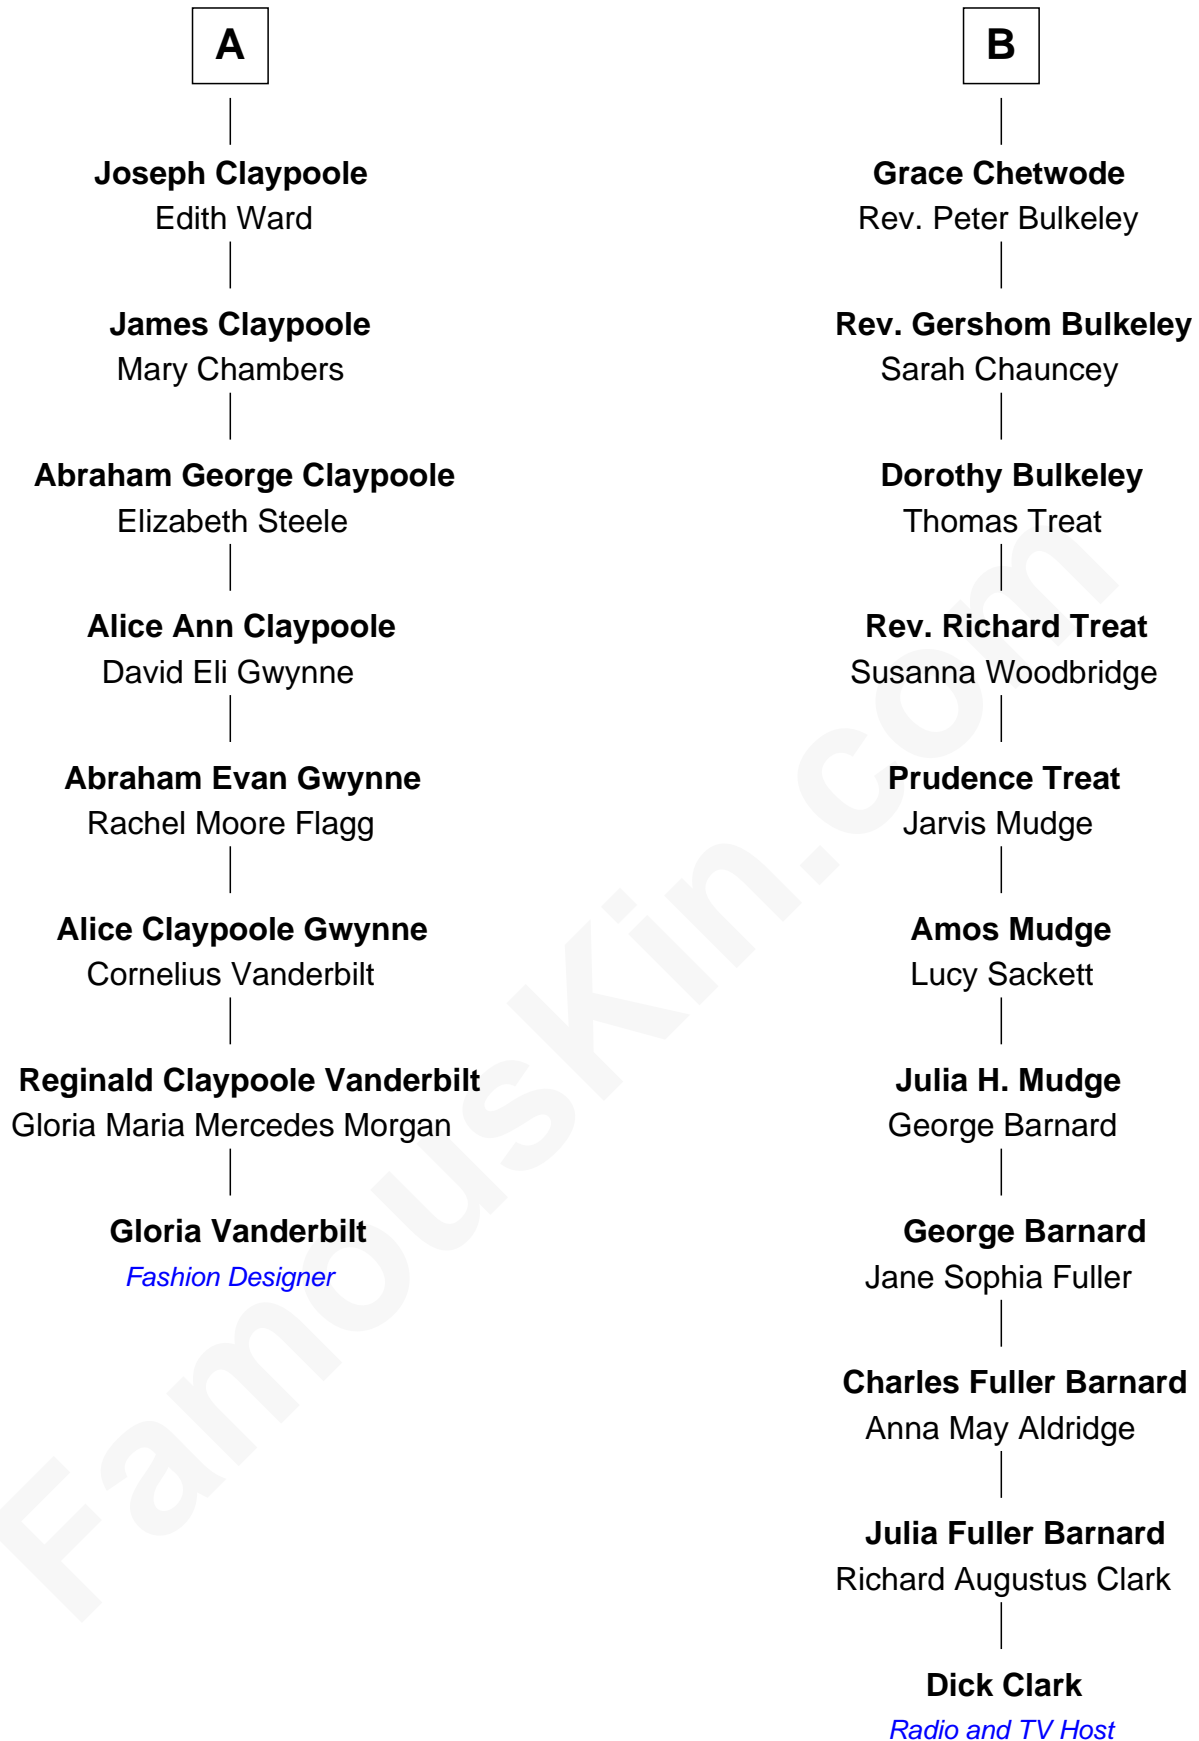

FamousKin.com
Relationship Chart of
Gloria Vanderbilt
Fashion Designer

14th cousin 3 times removed of

Dick Clark
Radio and TV Host

Sir Robert Goushill
 Elizabeth Fitzalan

Elizabeth Goushill
 Sir Robert Wingfield

Sir Henry Wingfield
 Elizabeth Rookes

Robert Wingfield
 Margery Quarles

Robert Wingfield
 Elizabeth Cecil

Dorothy Wingfield
 Adam Claypoole

John Claypoole
 Mary Angell

James Claypoole
 Helen Mercer

A

Joan Goushill
 Sir Thomas Stanley

Margaret Stanley
 Sir William Troutbeck

Adam Troutbeck
 Joan Molyneux

Margaret Troutbeck
 Sir John Talbot

Anne Talbot
 Thomas Needham

Robert Needham
 Frances Aston

Dorothy Needham
 Sir Richard Chetwode

B

Dick Clark photo by [Alan Light](#) (CC BY 2.0)