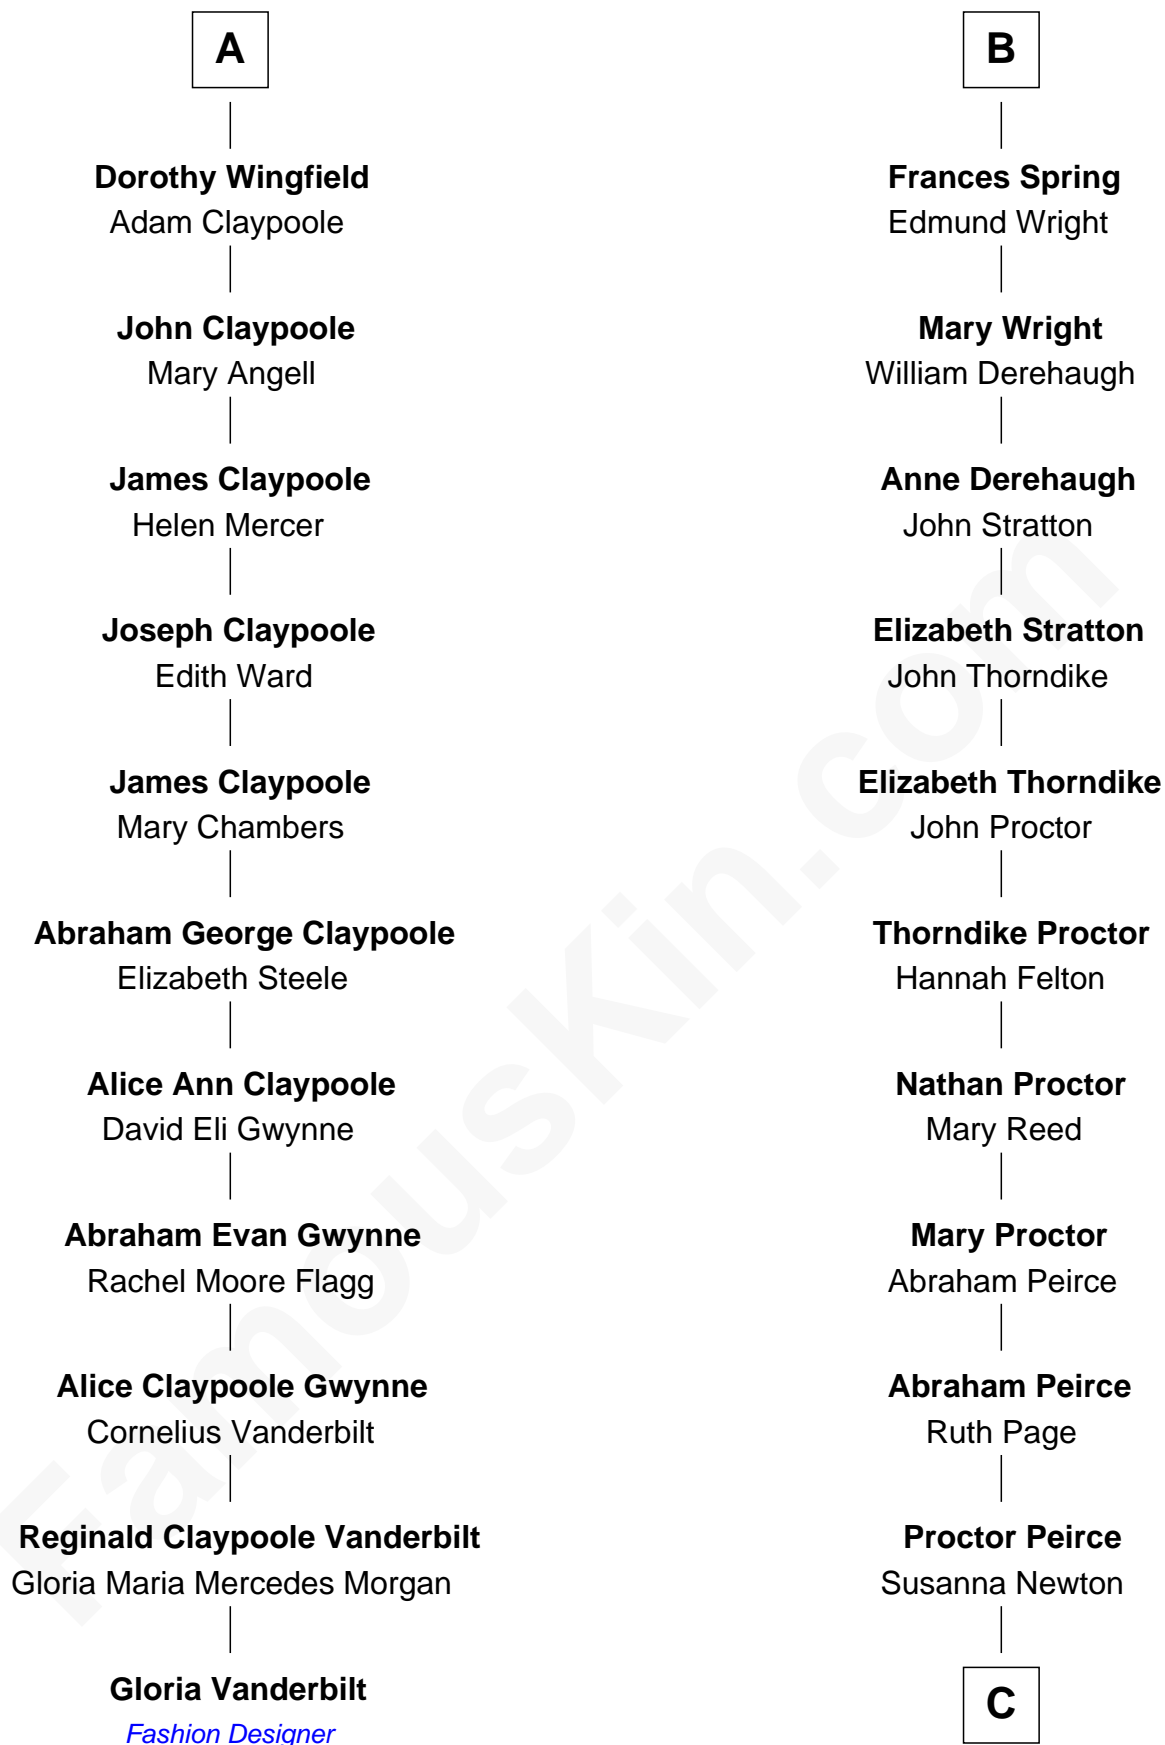

FamousKin.com
Relationship Chart of
Gloria Vanderbilt
Fashion Designer

17th cousin 4 times removed of
John Lithgow
Stage, TV, and Movie Actor

Bartholomew de Badlesmere
 Margaret de Clare

Elizabeth de Badlesmere
 Sir William de Bohun

Elizabeth de Bohun
 Sir Richard Fitzalan

Elizabeth Fitzalan
 Sir Robert Goushill

Elizabeth Goushill
 Sir Robert Wingfield

Sir Henry Wingfield
 Elizabeth Rookes

Robert Wingfield
 Margery Quarles

Robert Wingfield
 Elizabeth Cecil

A

Margaret de Badlesmere
 Sir John de Tivetot

Sir Robert de Tivetot
 Margaret Deincourt

Elizabeth de Tivetot
 Sir Philip le Despencer

Margery Despencer
 Sir Roger Wentworth

Henry Wentworth
 Elizabeth Howard

Margery Wentworth
 Sir William Waldegrave

Dorothy Waldegrave
 Sir John Spring

B

C

William Peirce
Ellen Prentiss

Ellen Prentiss Peirce
Washington Lithgow

Arthur Washington Lithgow
Ina Berenice Robinson

Arthur Washington Lithgow
Sarah Jane Price