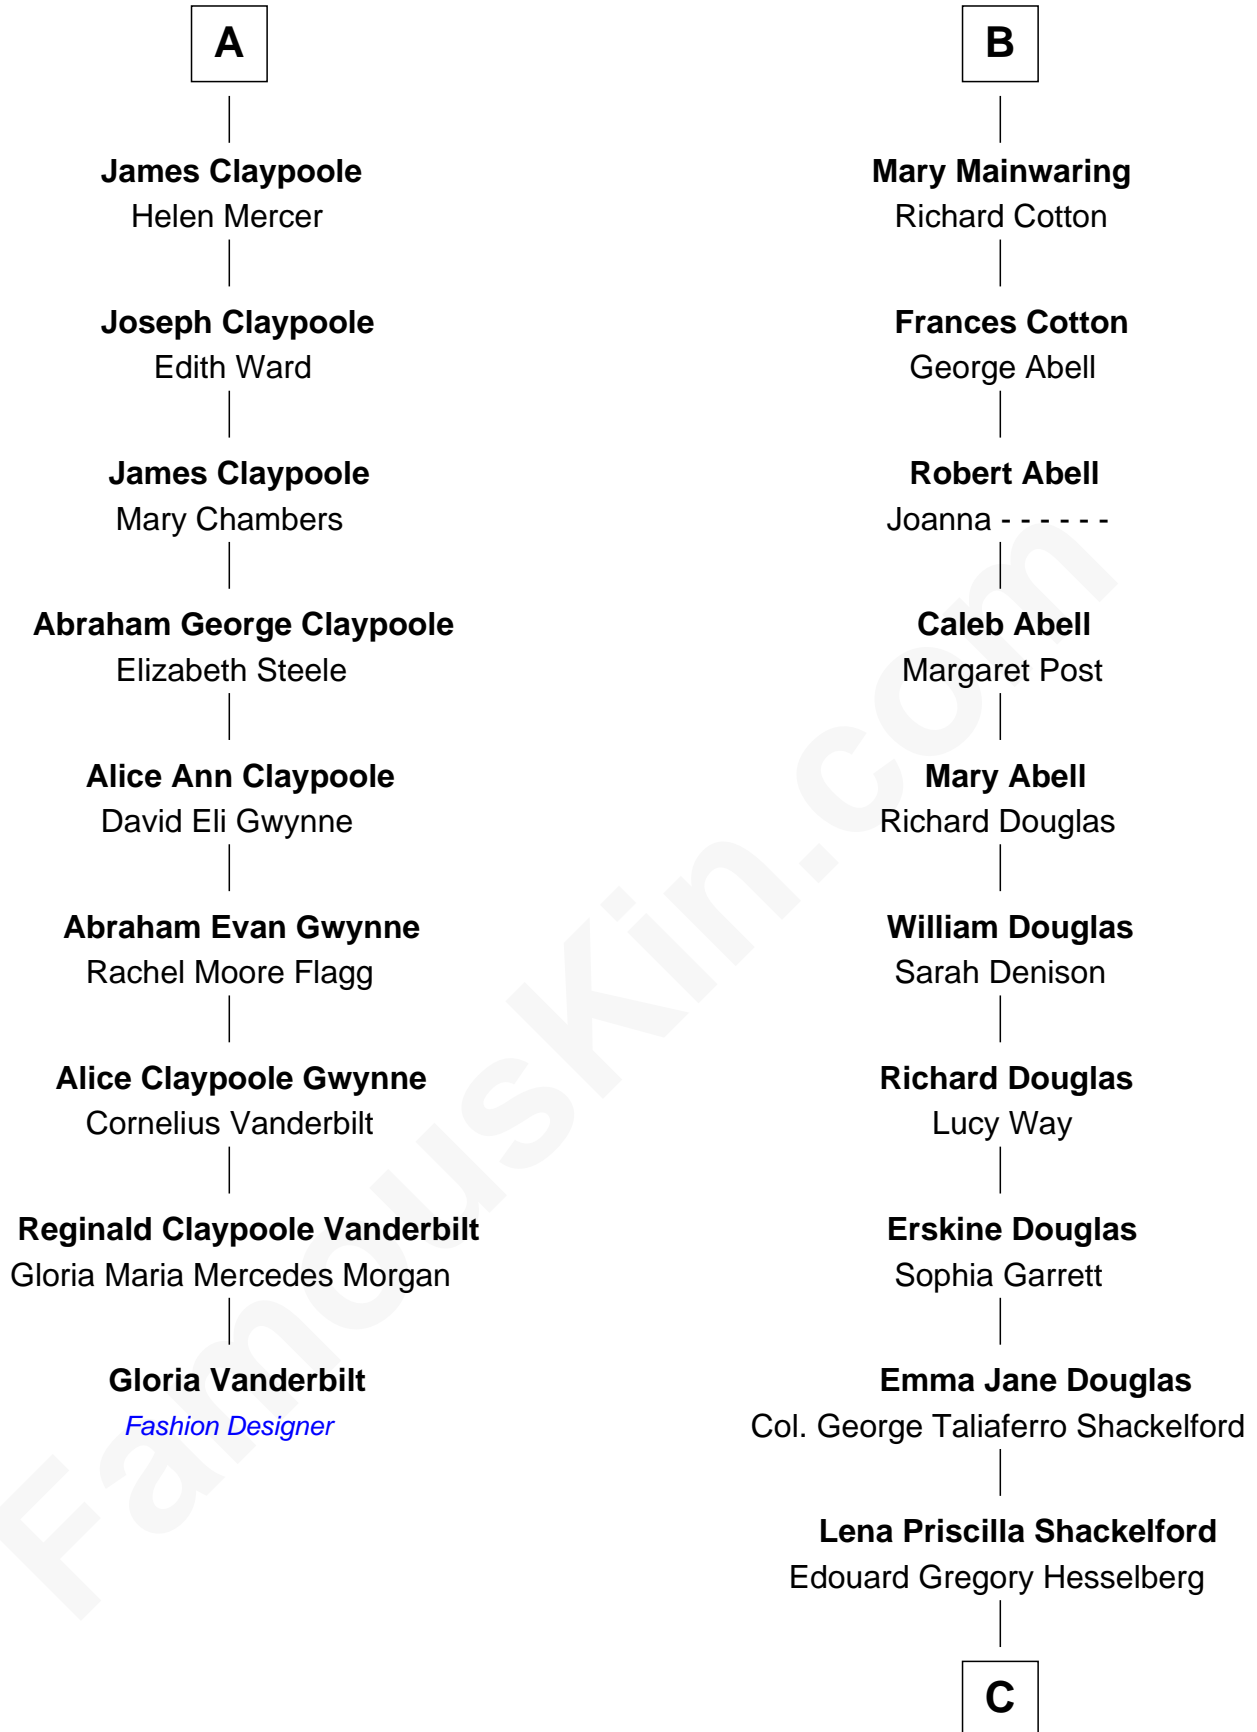

FamousKin.com
Relationship Chart of
Gloria Vanderbilt
Fashion Designer

15th cousin 4 times removed of

Illeana Douglas
TV and Movie Actress

Sir Richard Fitzalan
 Elizabeth de Bohun

C

Melvyn Edouard Hesselberg

Rosalind Hightower

Gregory Hesselberg

Joan Georgescu

Illeana Douglas

TV and Movie Actress

FamousKin.com