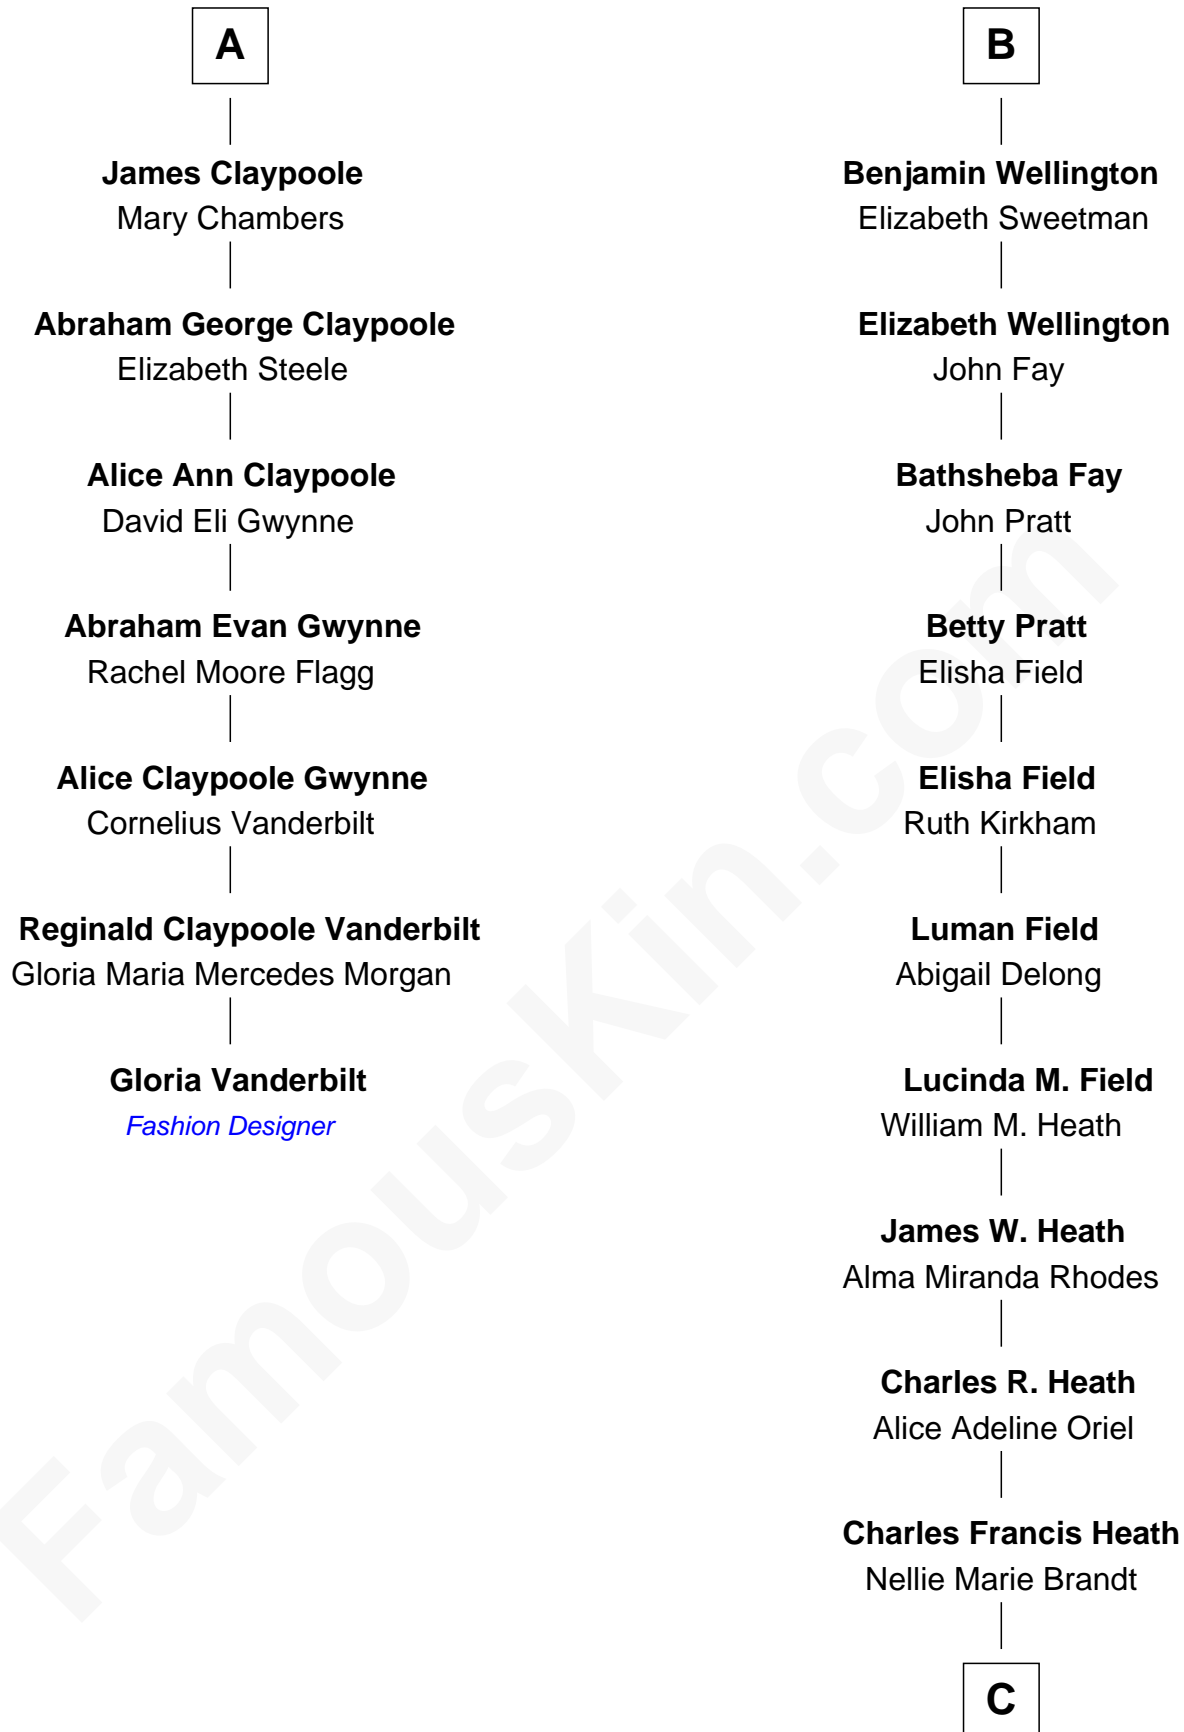

**FamousKin.com**  
**Relationship Chart of**  
**Gloria Vanderbilt**  
*Fashion Designer*

13th cousin 5 times removed of  
**Sarah Palin**  
*9th Governor of Alaska*

**C**

**Charles Richard Heath**

Sarah Sheeran

**Sarah Palin**

*9th Governor of Alaska*

FamousKin.com