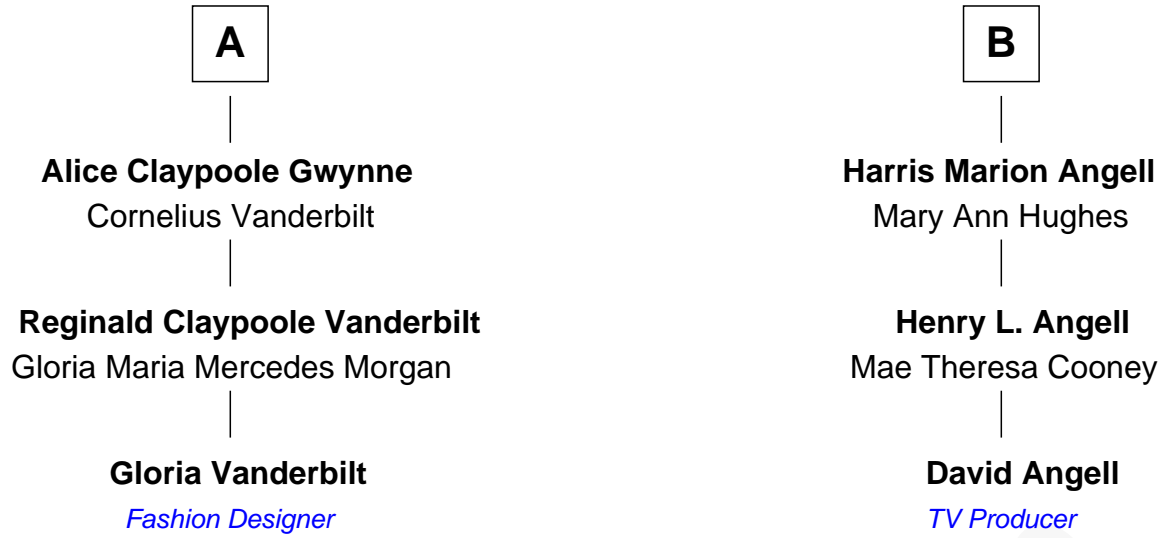

# FamousKin.com Relationship Chart of

**Gloria Vanderbilt**

*Fashion Designer*

9th cousin of

**David Angell**

*TV Producer - 9/11 Victim*

**Roger Williams**

Mary Bernard