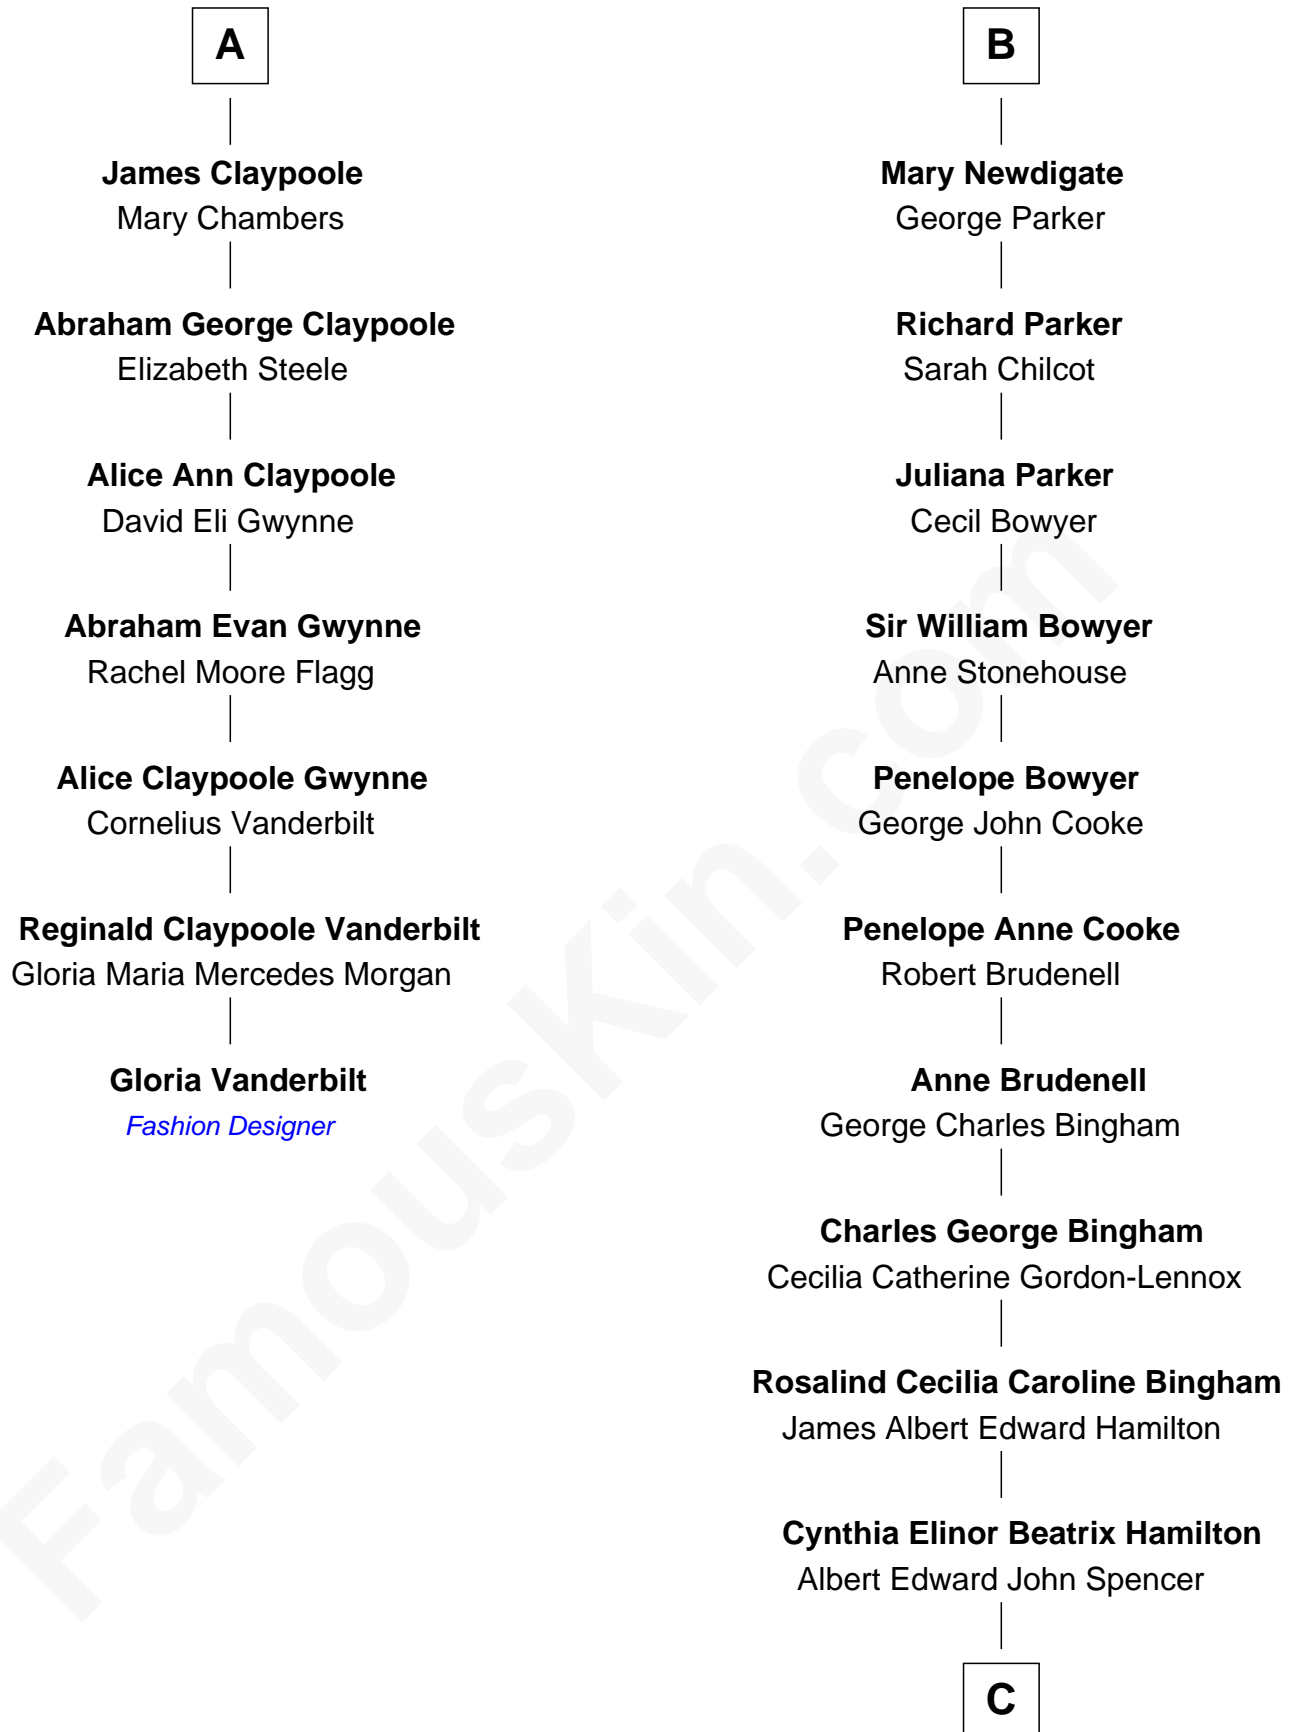

FamousKin.com Relationship Chart of

Gloria Vanderbilt

Fashion Designer

13th cousin 6 times removed of

Prince William

Prince of Wales

Sir Robert Wingfield

Elizabeth Goushill

Sir Henry Wingfield

Elizabeth Rookes

Robert Wingfield

Margery Quarles

Robert Wingfield

Elizabeth Cecil

Dorothy Wingfield

Adam Claypoole

Sir William Brandon

Anne Brandon

Nicholas Sidney

Sir William Sidney

Anne Pagenham

Lucy Sidney

Sir James Harington

Frances Harington

Sir William Leigh

Sir Francis Leigh

Mary Egerton

Juliana Leigh

Sir Richard Newdigate

B

C

Edward John Spencer
Frances Ruth Burke Roche