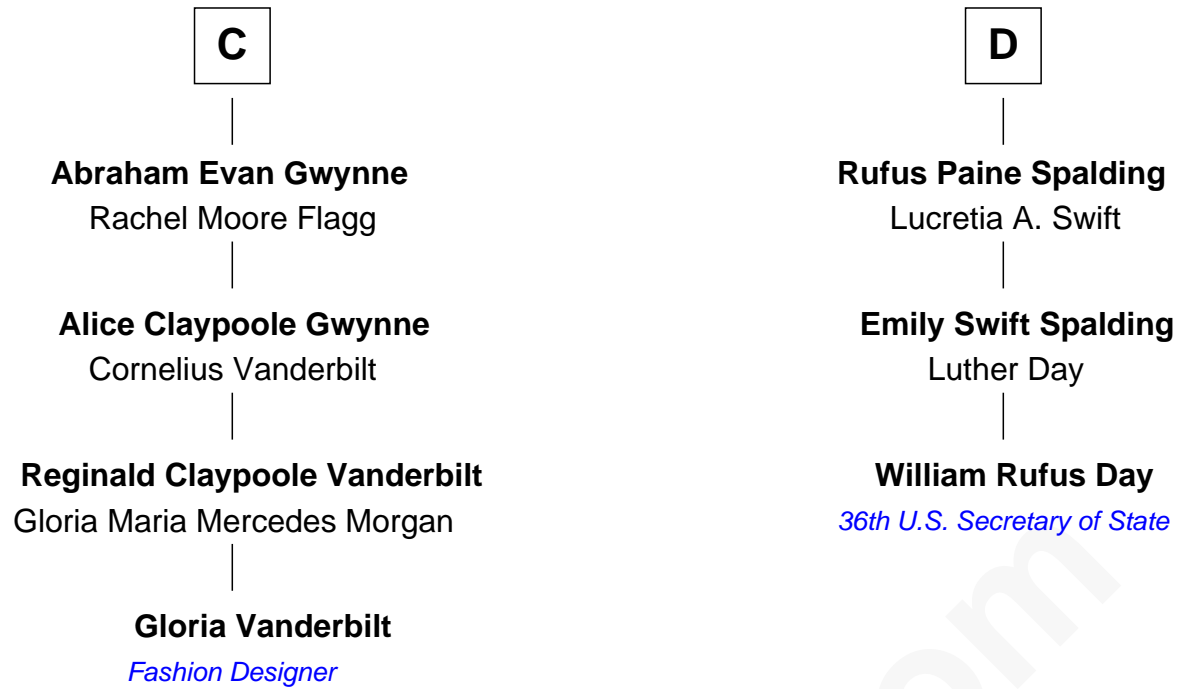

FamousKin.com
Relationship Chart of
Gloria Vanderbilt
Fashion Designer

19th cousin 1 time removed of
William Rufus Day
36th U.S. Secretary of State

Sir Humphrey de Bohun
Maud of Eu

Sir Humphrey de Bohun
Eleanor de Braiose

Humphrey de Bohun
Maud de Fiennes

Humphrey de Bohun
Elizabeth Plantagenet

Sir William de Bohun
Elizabeth de Badlesmere

Elizabeth de Bohun
Sir Richard Fitzalan

Elizabeth Fitzalan
Sir Robert Goushill

Elizabeth Goushill
Sir Robert Wingfield

A

Eleanor de Bohun
Sir John de Verdun

Maud de Verdun
Sir John de Grey

Sir Roger de Grey
Elizabeth de Hastings

Sir Reynold de Grey
Eleanor le Strange

Sir Reynold Grey
Margaret de Ros

Margaret Grey
Sir William Bonville

Elizabeth Bonville
William Talboys

B

FamousKin.com