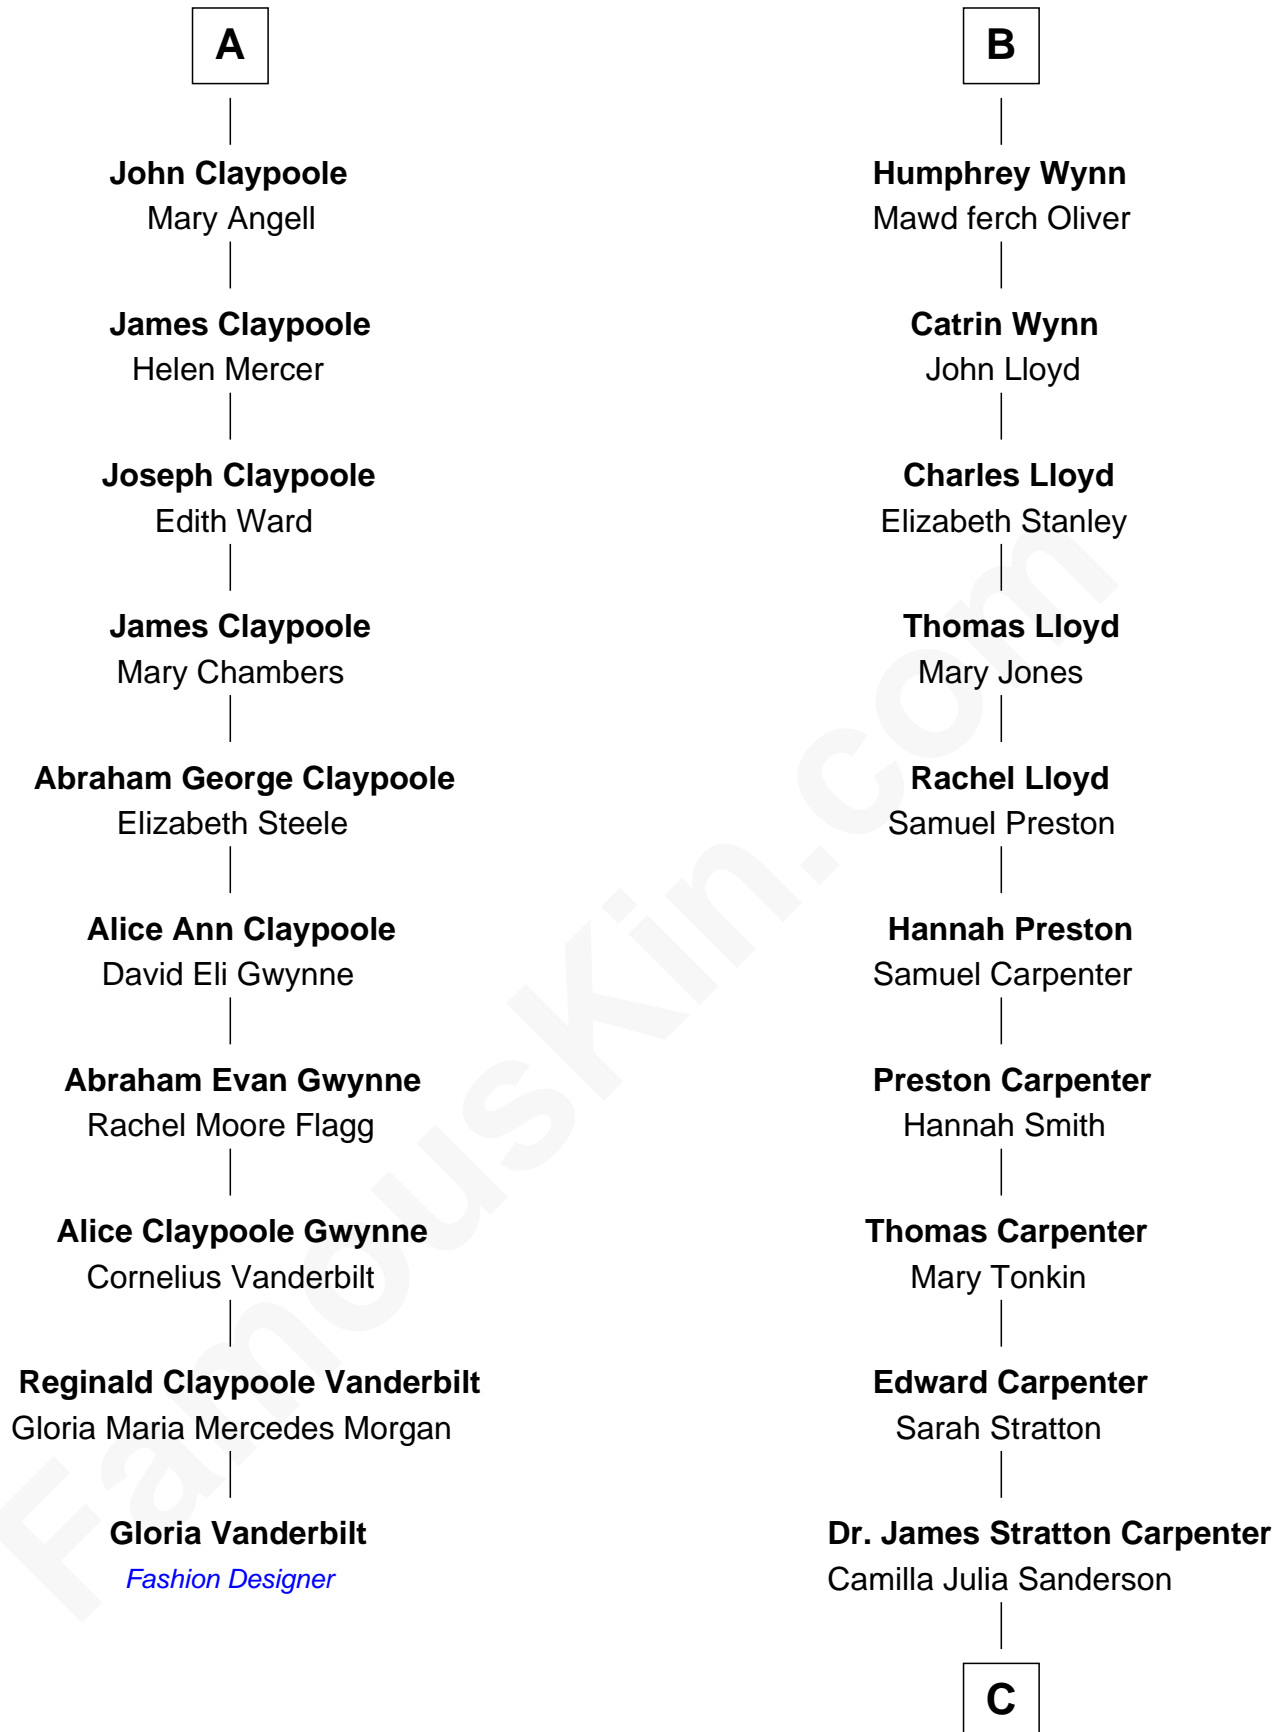

FamousKin.com
Relationship Chart of
Gloria Vanderbilt
Fashion Designer

16th cousin 5 times removed of
Mary Chapin Carpenter
Singer and Songwriter

C

Dr. John Thomas Carpenter

Eliza Adelaide Hill

Dr. James Stratton Carpenter

Lillian Louise Chapin

Chapin Carpenter

Ruth Smythe

Chapin Carpenter

Mary Bowie Robertson

Mary Chapin Carpenter

Singer and Songwriter

FamousKin.com