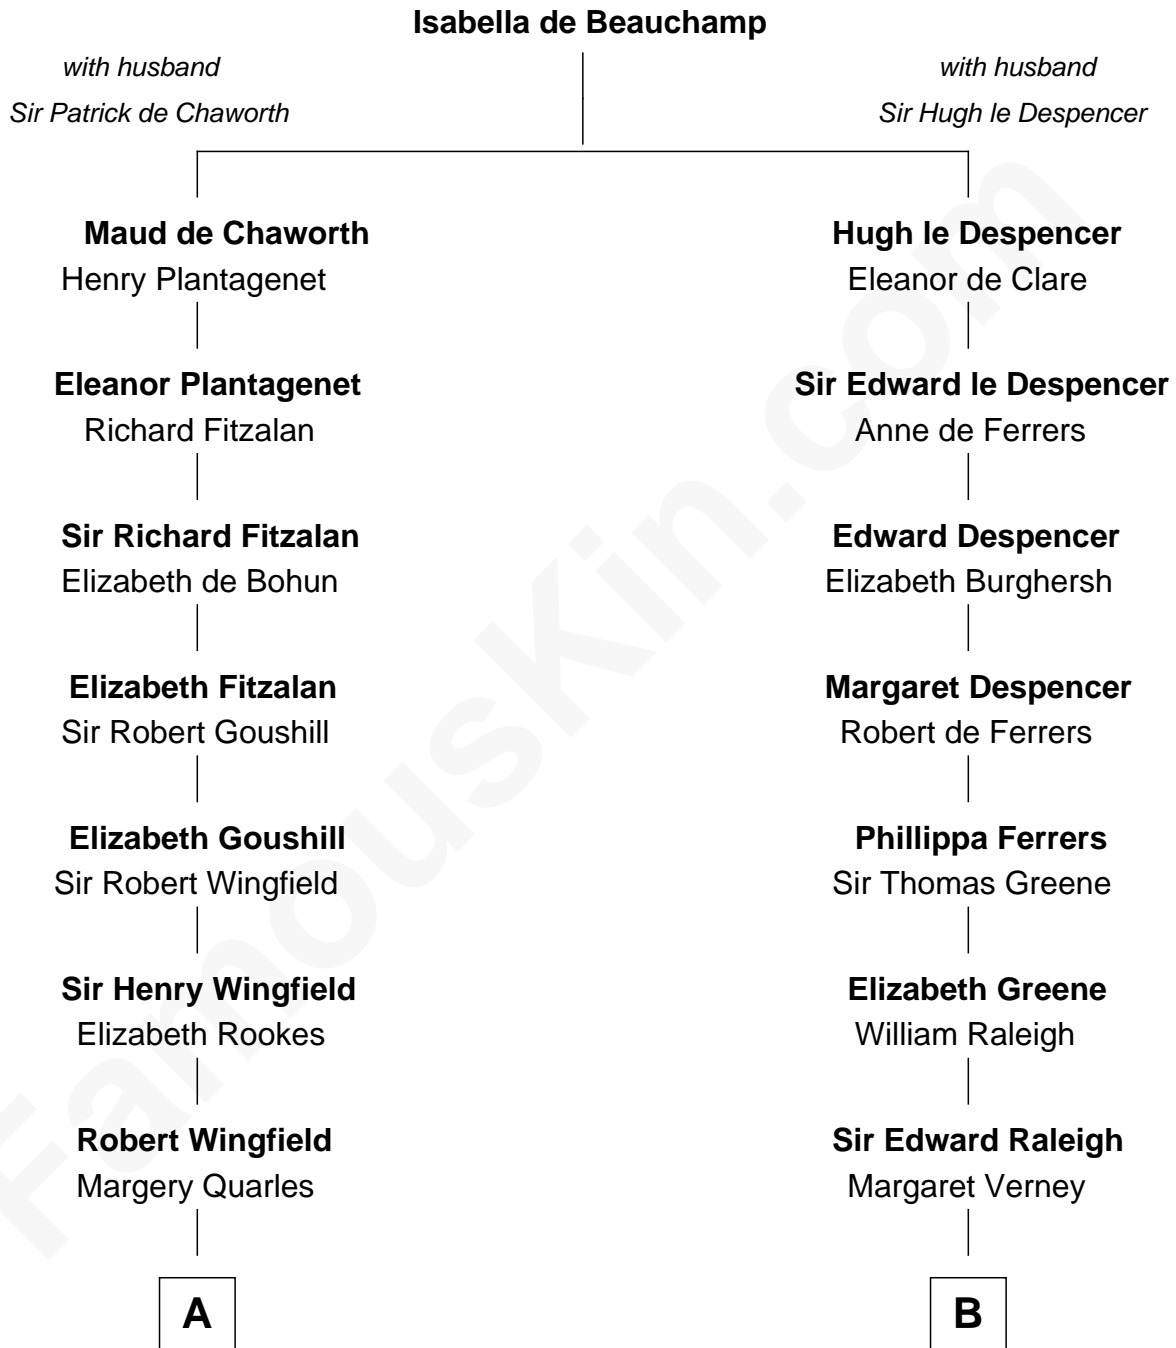

FamousKin.com
Relationship Chart of
Gloria Vanderbilt
Fashion Designer

18th cousin 3 times removed of
Willis Carrier
Inventor of Air Conditioning

C

Reginald Claypoole Vanderbilt

Gloria Maria Mercedes Morgan

Gloria Vanderbilt

Fashion Designer

D

Dr. Harris Otis

Sarah Rogers

Lydia Otis

Thomas Button

Ann Elizabeth Button