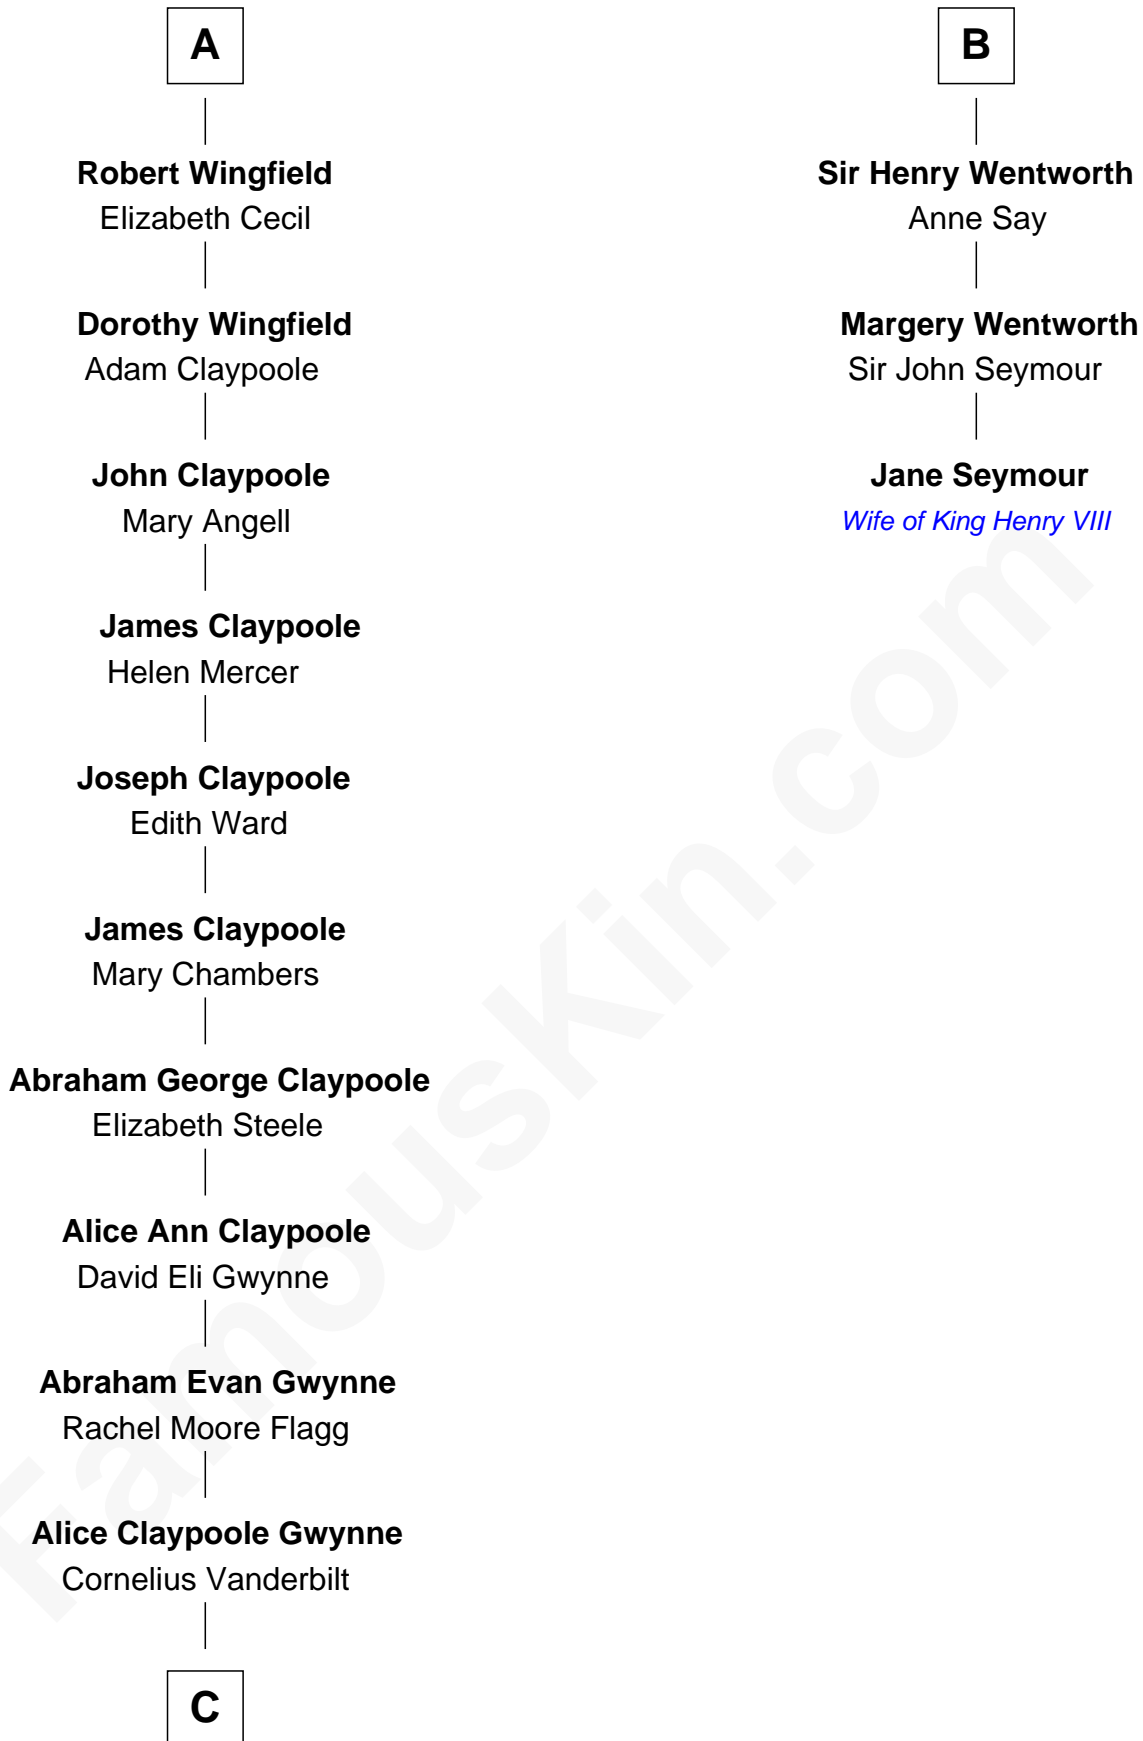

FamousKin.com Relationship Chart of

Gloria Vanderbilt

Fashion Designer

9th cousin 9 times removed of

Jane Seymour

3rd Wife of King Henry VIII

C

Reginald Claypoole Vanderbilt

Gloria Maria Mercedes Morgan

Gloria Vanderbilt

Fashion Designer

FamousKin.com