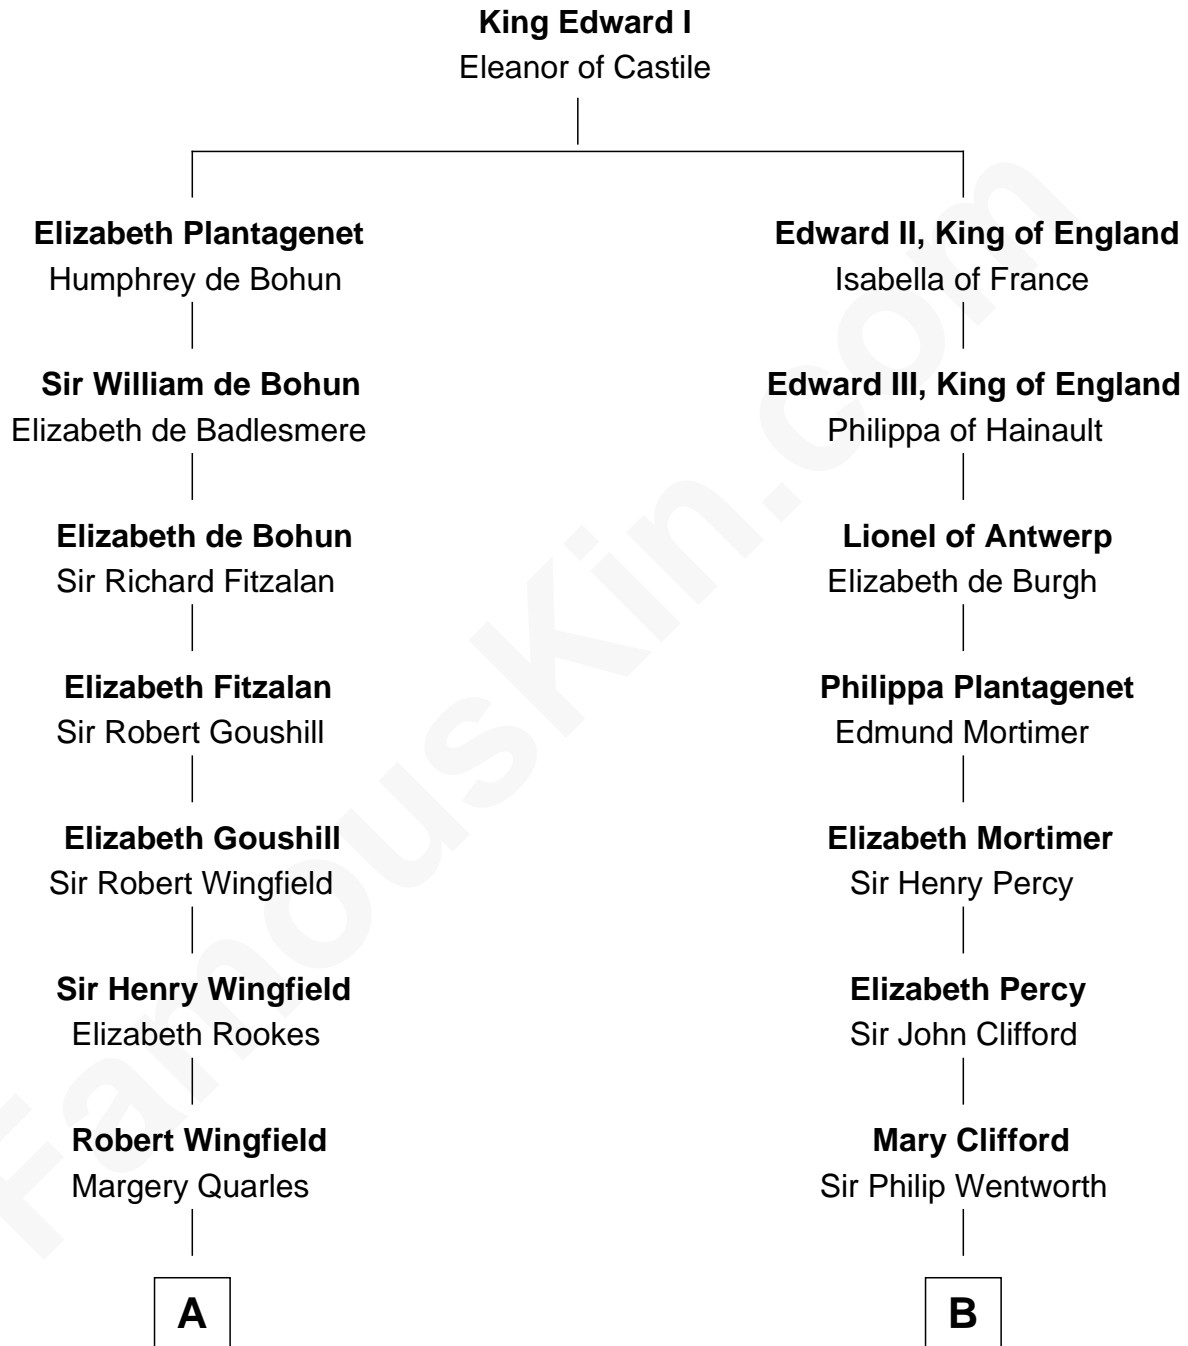

FamousKin.com Relationship Chart of

Gloria Vanderbilt

Fashion Designer

9th cousin 9 times removed of

Jane Seymour

3rd Wife of King Henry VIII

C

Reginald Claypoole Vanderbilt

Gloria Maria Mercedes Morgan

Gloria Vanderbilt

Fashion Designer

FamousKin.com