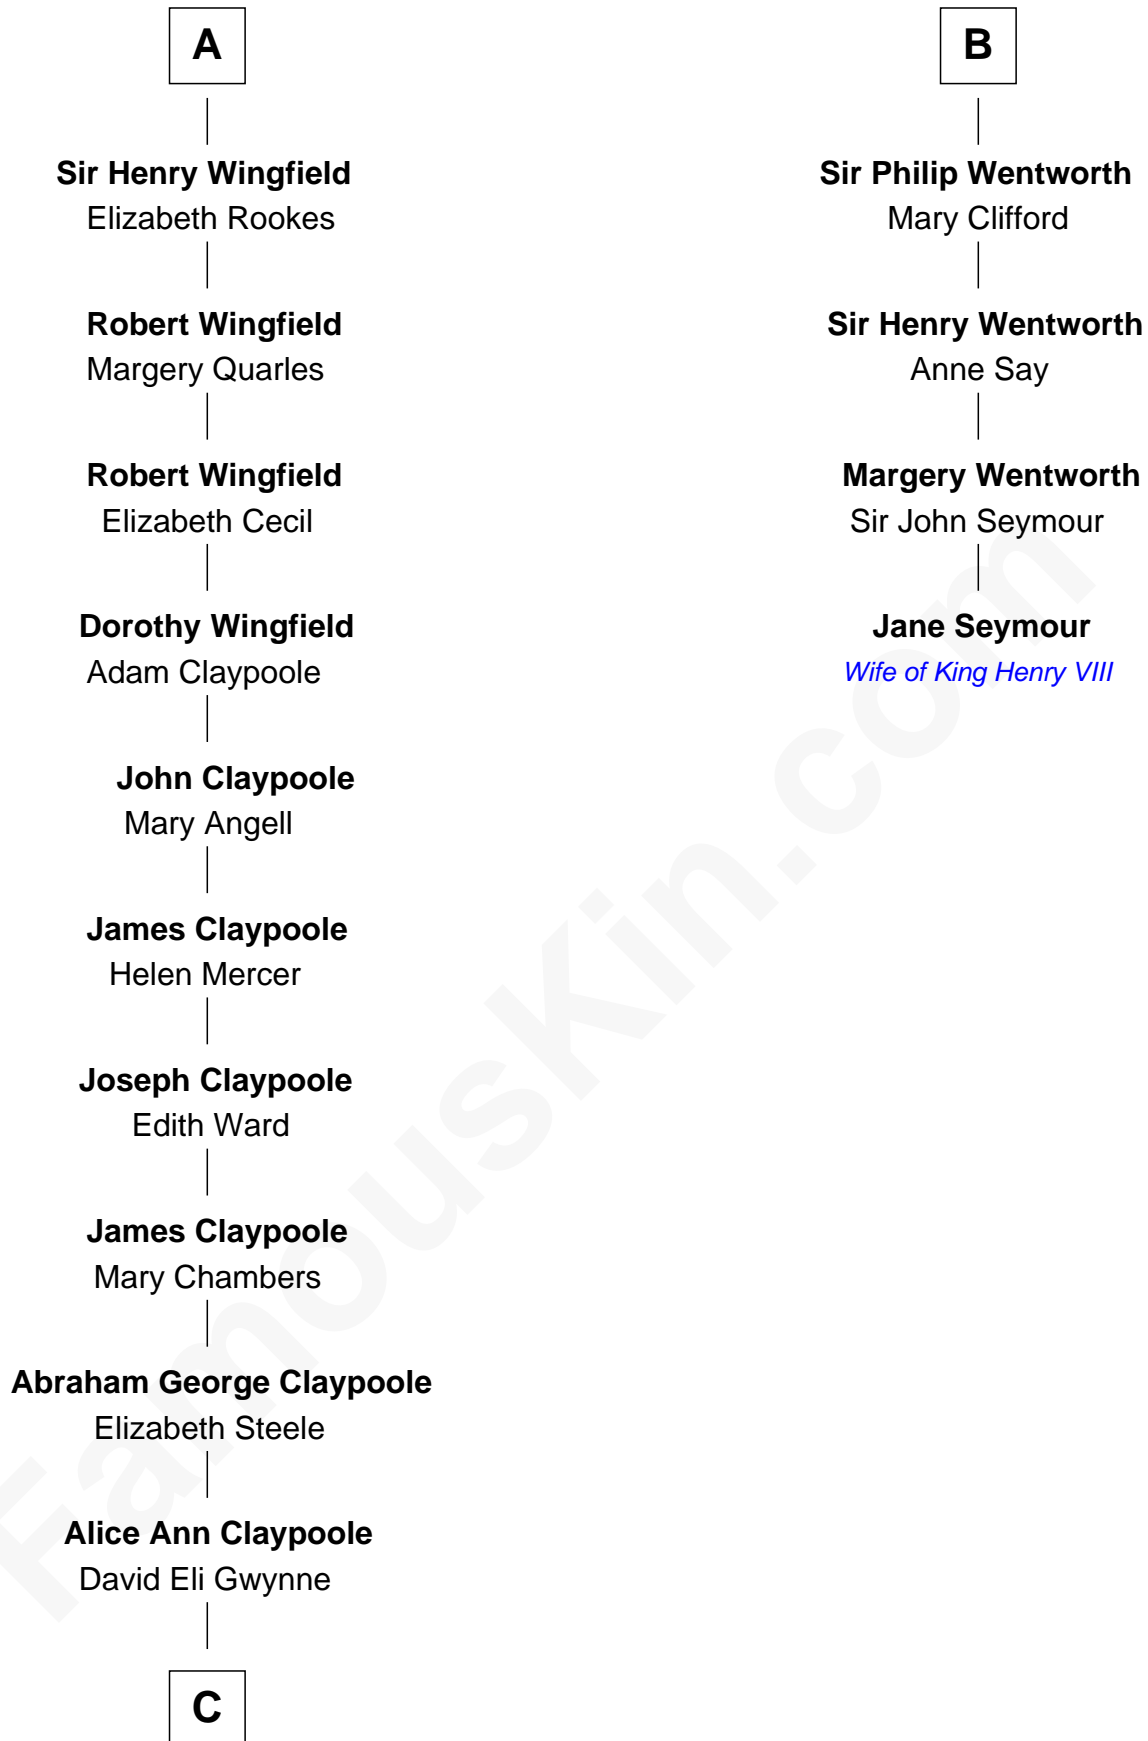

FamousKin.com
Relationship Chart of
Gloria Vanderbilt
Fashion Designer

10th cousin 10 times removed of
Jane Seymour
3rd Wife of King Henry VIII

C

Abraham Evan Gwynne

Rachel Moore Flagg

Alice Claypoole Gwynne

Cornelius Vanderbilt

Reginald Claypoole Vanderbilt

Gloria Maria Mercedes Morgan

Gloria Vanderbilt

Fashion Designer

FamousKin.com