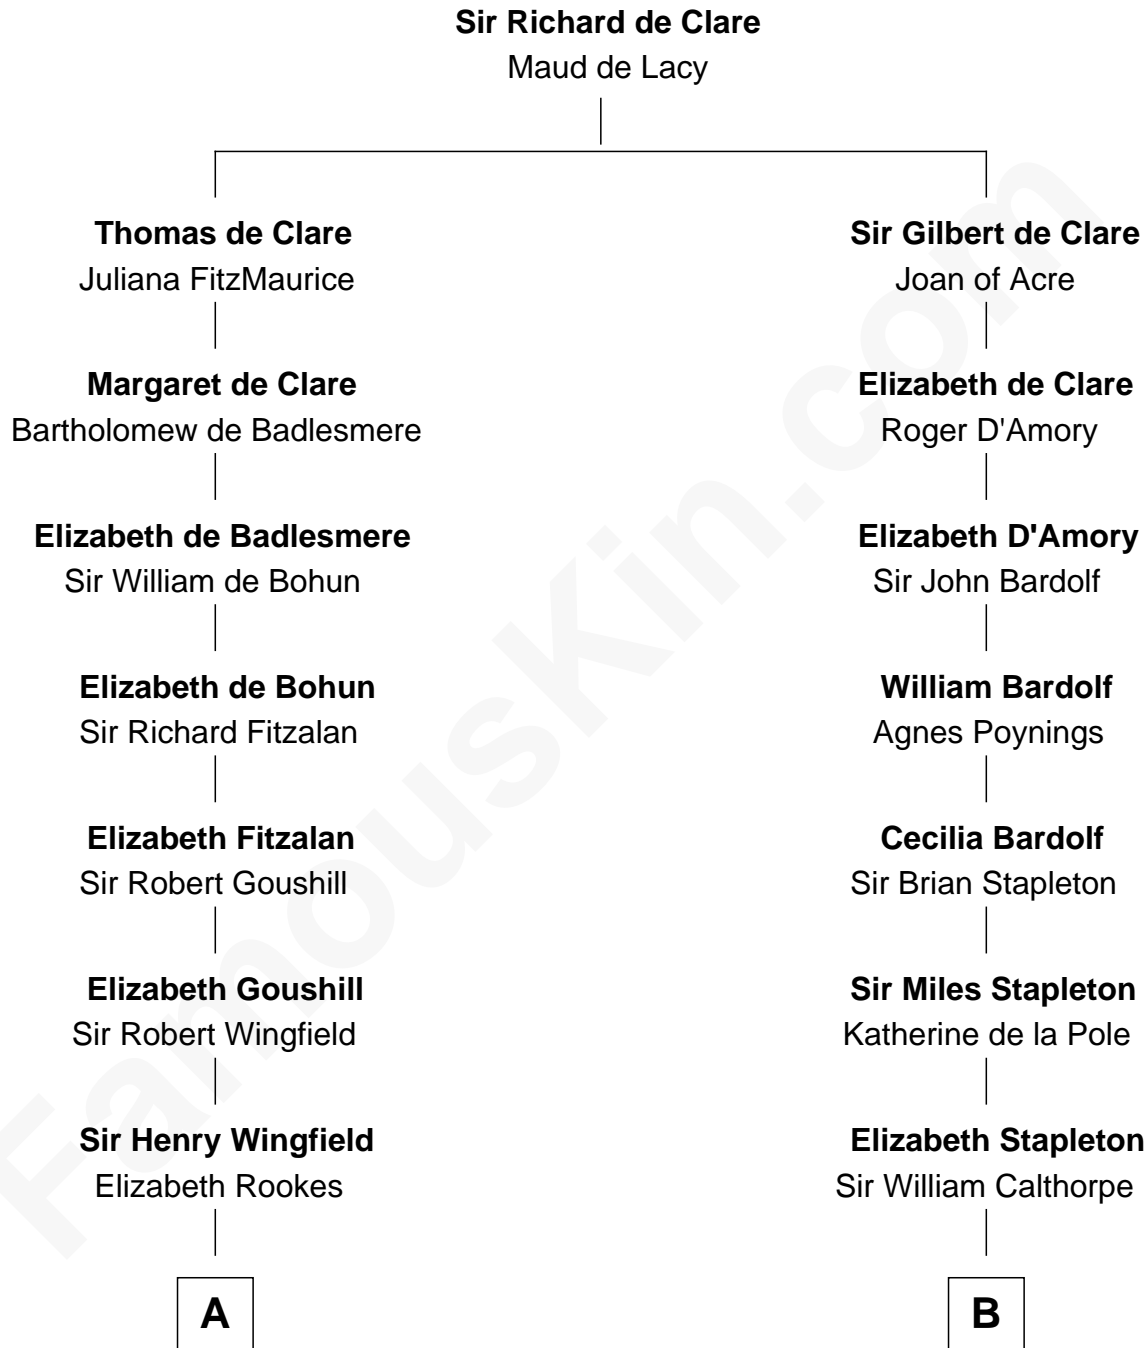

**FamousKin.com**  
**Relationship Chart of**  
**Gloria Vanderbilt**  
*Fashion Designer*

17th cousin 2 times removed of  
**Charles Carnan Ridgely**  
*15th Governor of Maryland*

**C**

—  
**Alice Claypoole Gwynne**

Cornelius Vanderbilt

—  
**Reginald Claypoole Vanderbilt**

Gloria Maria Mercedes Morgan

—  
**Gloria Vanderbilt**

*Fashion Designer*

FamousKin.com