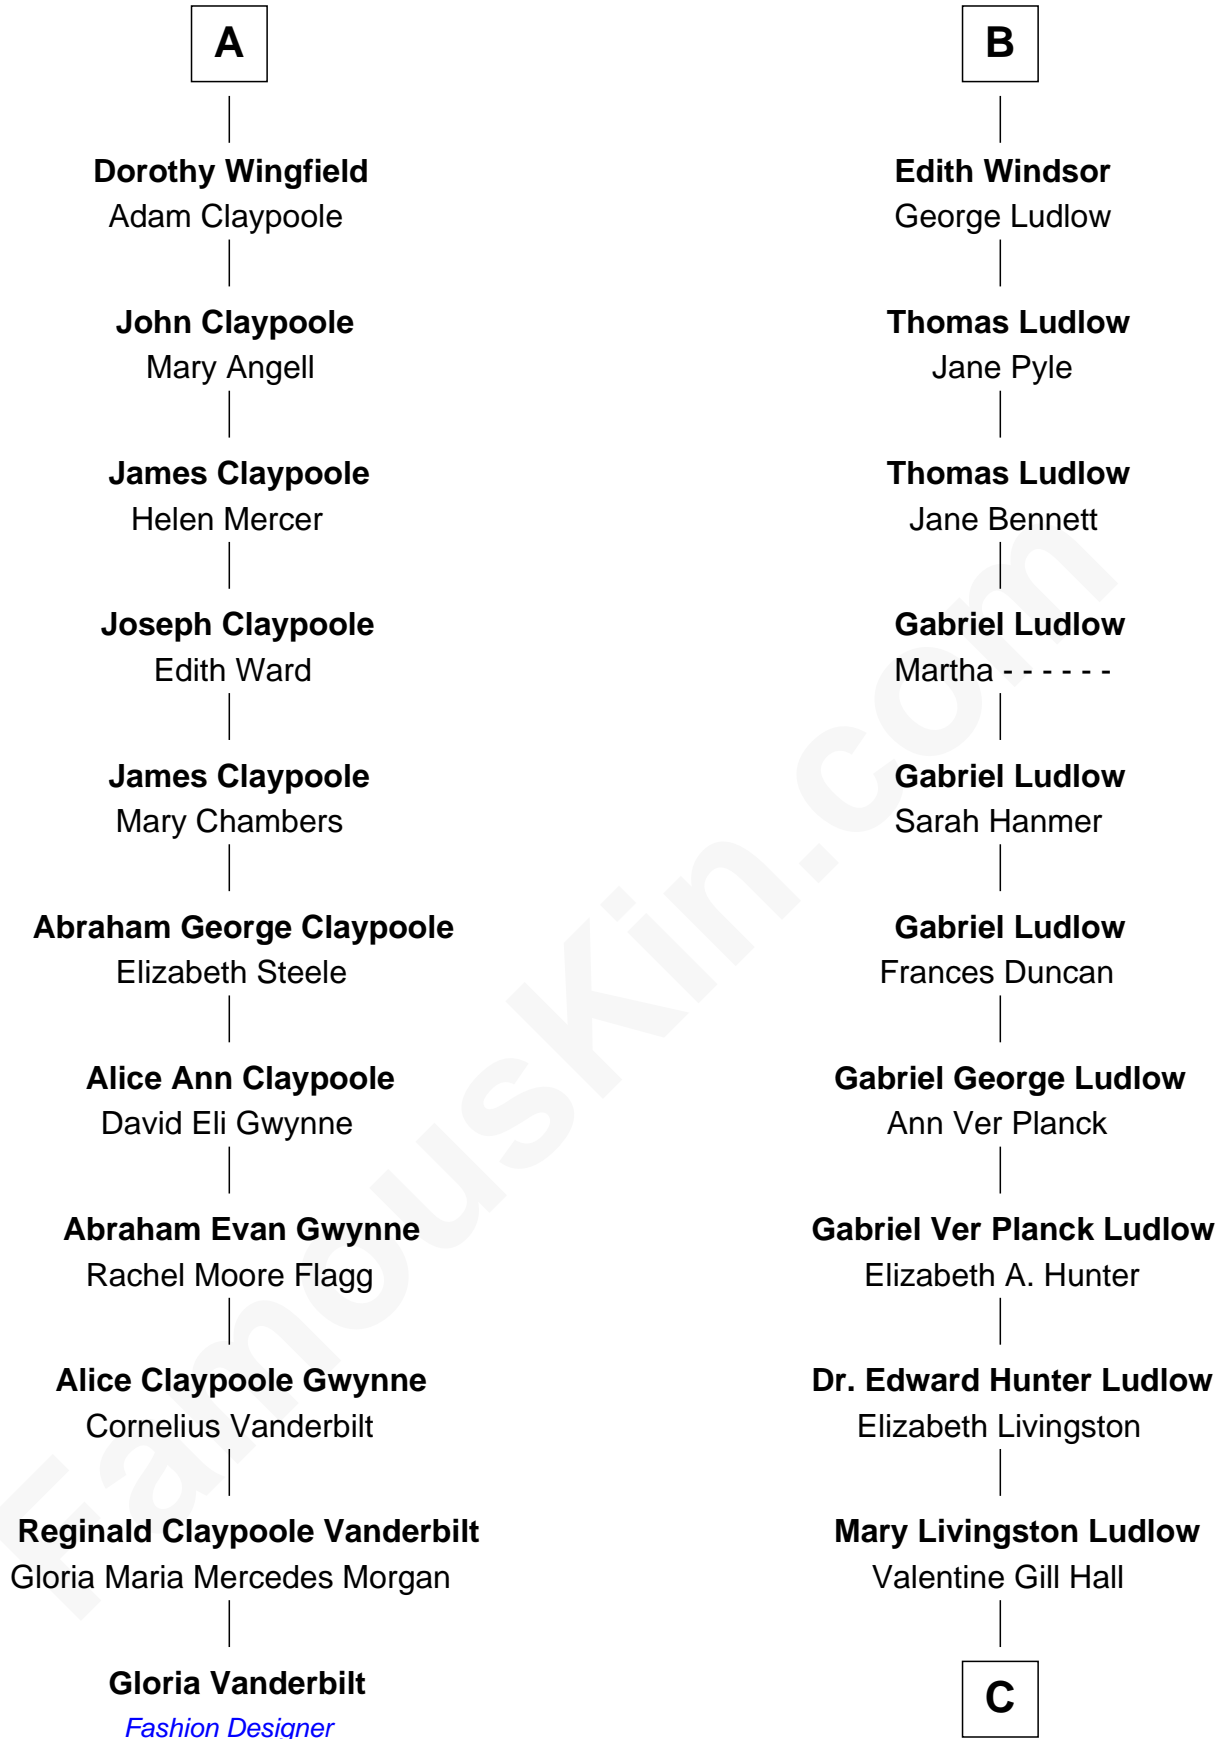

# FamousKin.com Relationship Chart of

**Gloria Vanderbilt**

*Fashion Designer*

17th cousin 1 time removed of

**Eleanor Roosevelt**

*First Lady of President Franklin D. Roosevelt*

**Humphrey de Bohun**

Elizabeth Plantagenet

**Sir William de Bohun**  
Elizabeth de Badlesmere

**Elizabeth de Bohun**  
Sir Richard Fitzalan

**Elizabeth Fitzalan**  
Sir Robert Goushill

**Elizabeth Goushill**  
Sir Robert Wingfield

**Sir Henry Wingfield**  
Elizabeth Rookes

**Robert Wingfield**  
Margery Quarles

**Robert Wingfield**  
Elizabeth Cecil

**A**

**Margaret de Bohun**  
Sir Hugh de Courtnay

**Elizabeth de Courtnay**  
Sir Andrew Luttrell

**Sir Hugh Luttrell**  
Catherine de Beaumont

**Elizabeth Luttrell**  
John Stratton

**Elizabeth Stratton**  
John Andrews

**Elizabeth Andrews**  
Sir Thomas de Windsor

**Sir Andrews de Windsor**  
Elizabeth Blount

**B**

C

Anna Rebecca Hall

Elliott Roosevelt