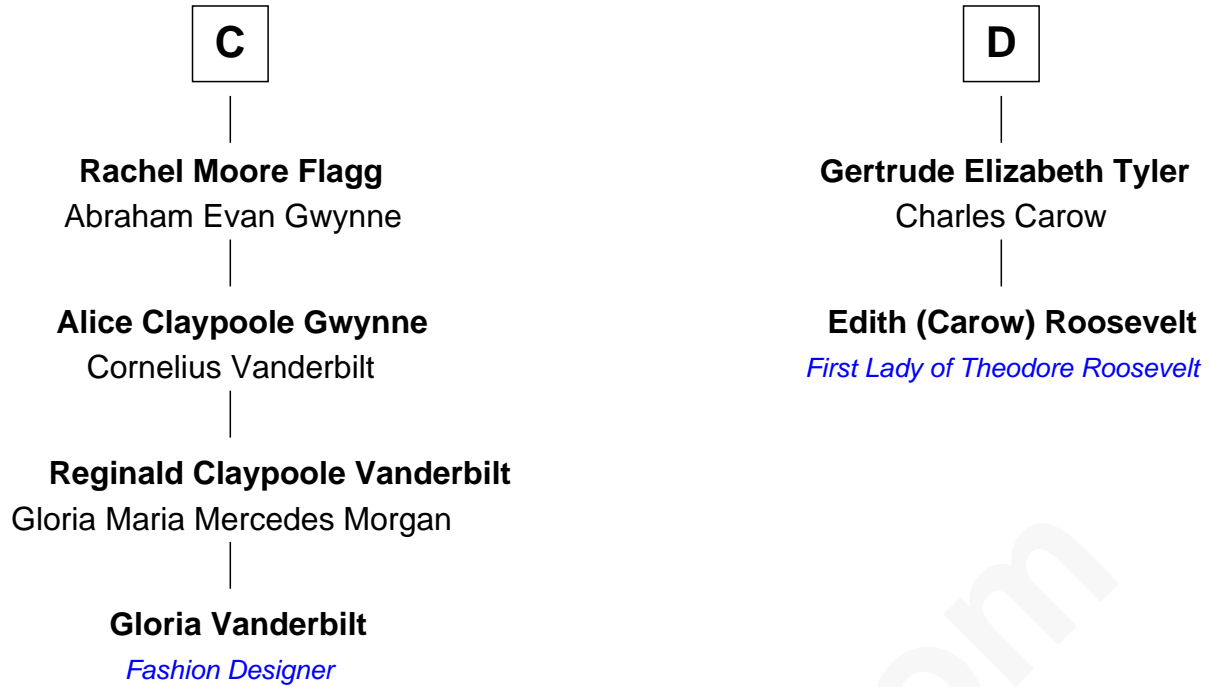

FamousKin.com
Relationship Chart of
Gloria Vanderbilt
Fashion Designer

18th cousin 2 times removed of
Edith (Carow) Roosevelt
First Lady of President Theodore Roosevelt

FamousKin.com