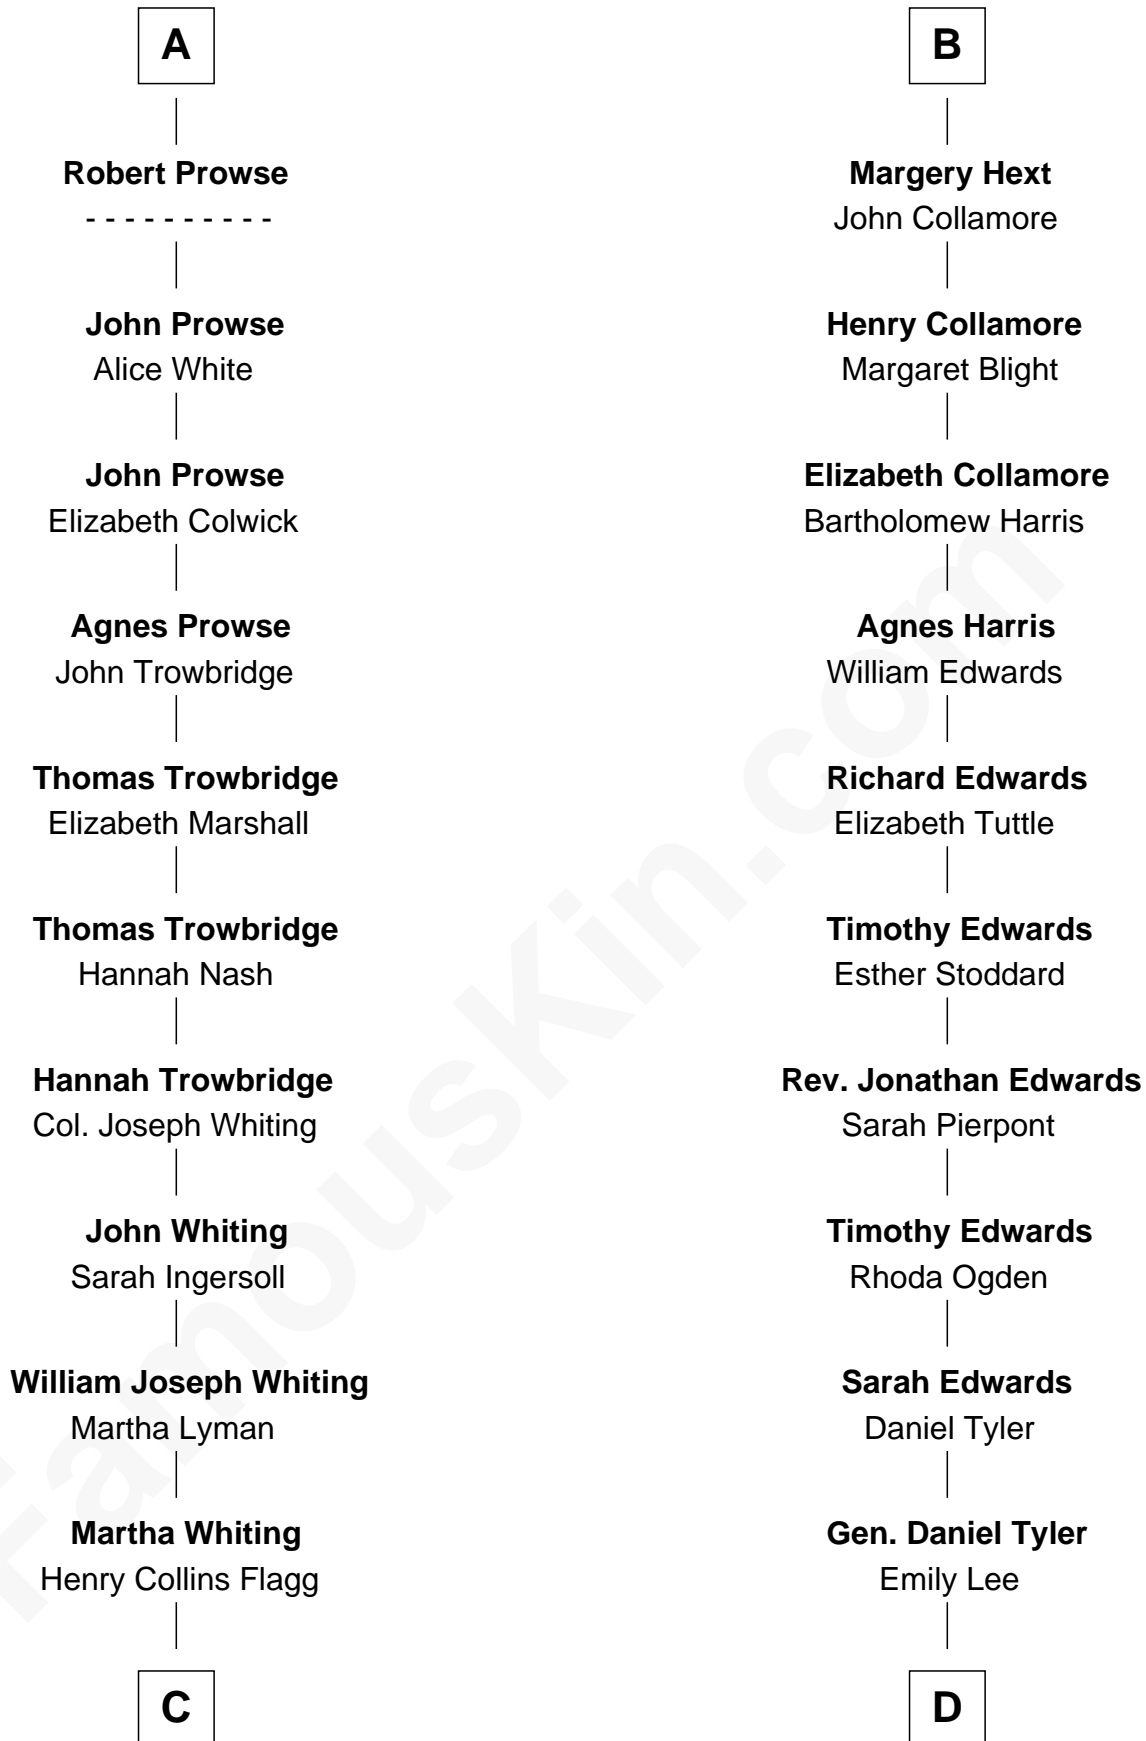

FamousKin.com
Relationship Chart of
Gloria Vanderbilt
Fashion Designer

18th cousin 2 times removed of
Edith (Carow) Roosevelt
First Lady of President Theodore Roosevelt

FamousKin.com