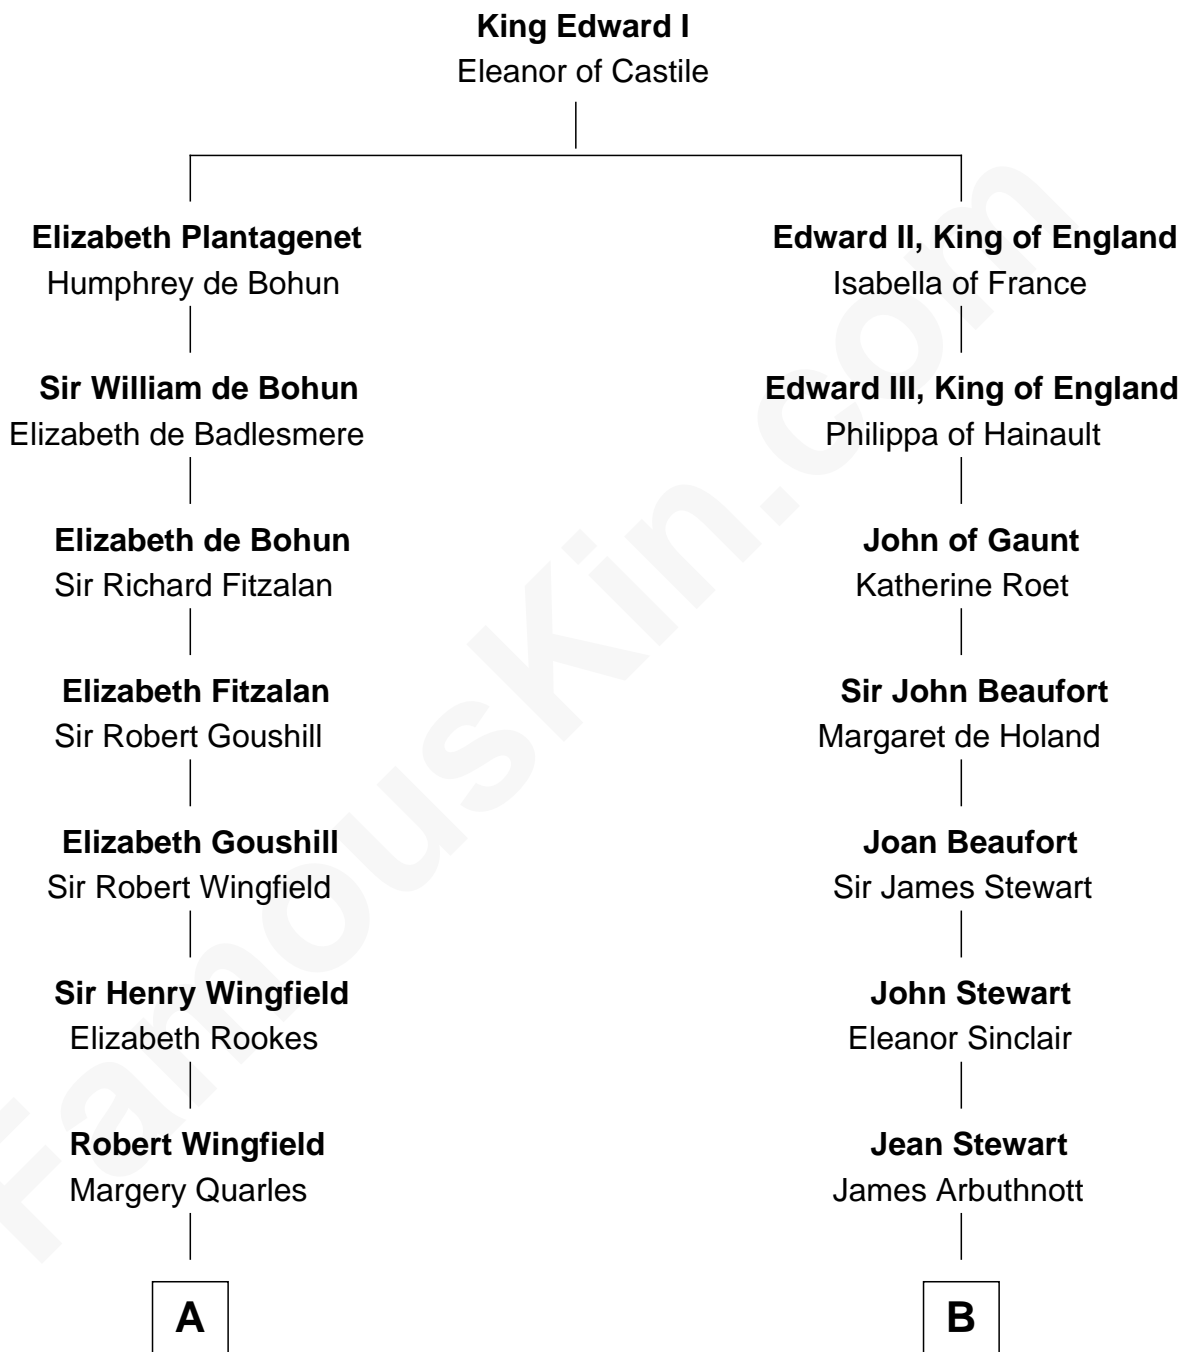

## Relationship Chart of

### Gloria Vanderbilt

*Fashion Designer*

17th cousin 1 time removed of

**Helen Keller**  
*Author and Activist*

**C**

**Reginald Claypoole Vanderbilt**

Gloria Maria Mercedes Morgan

**Gloria Vanderbilt**