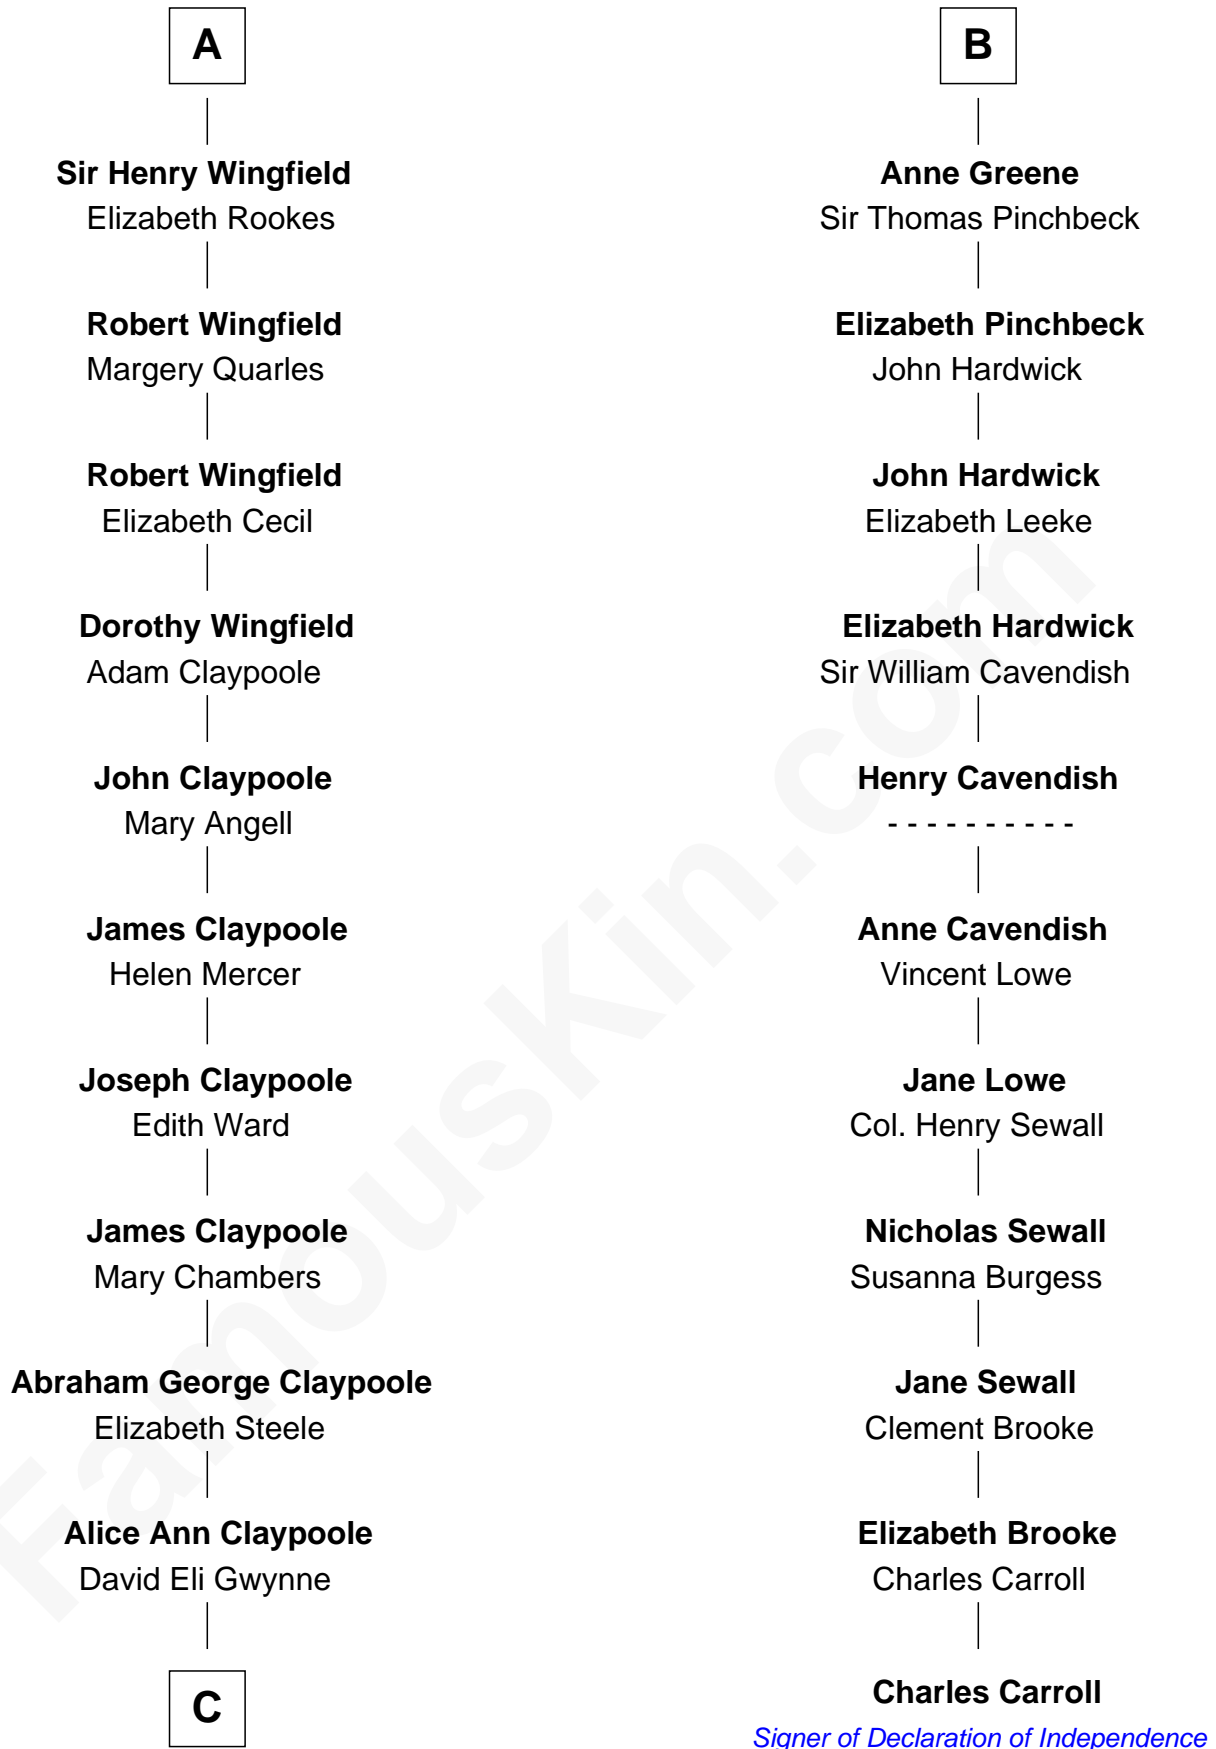

FamousKin.com
Relationship Chart of
Gloria Vanderbilt
Fashion Designer

17th cousin 3 times removed of
Charles Carroll
Signer of the Declaration of Independence

C

Abraham Evan Gwynne

Rachel Moore Flagg

Alice Claypoole Gwynne

Cornelius Vanderbilt

Reginald Claypoole Vanderbilt

Gloria Maria Mercedes Morgan

Gloria Vanderbilt

Fashion Designer

FamousKin.com