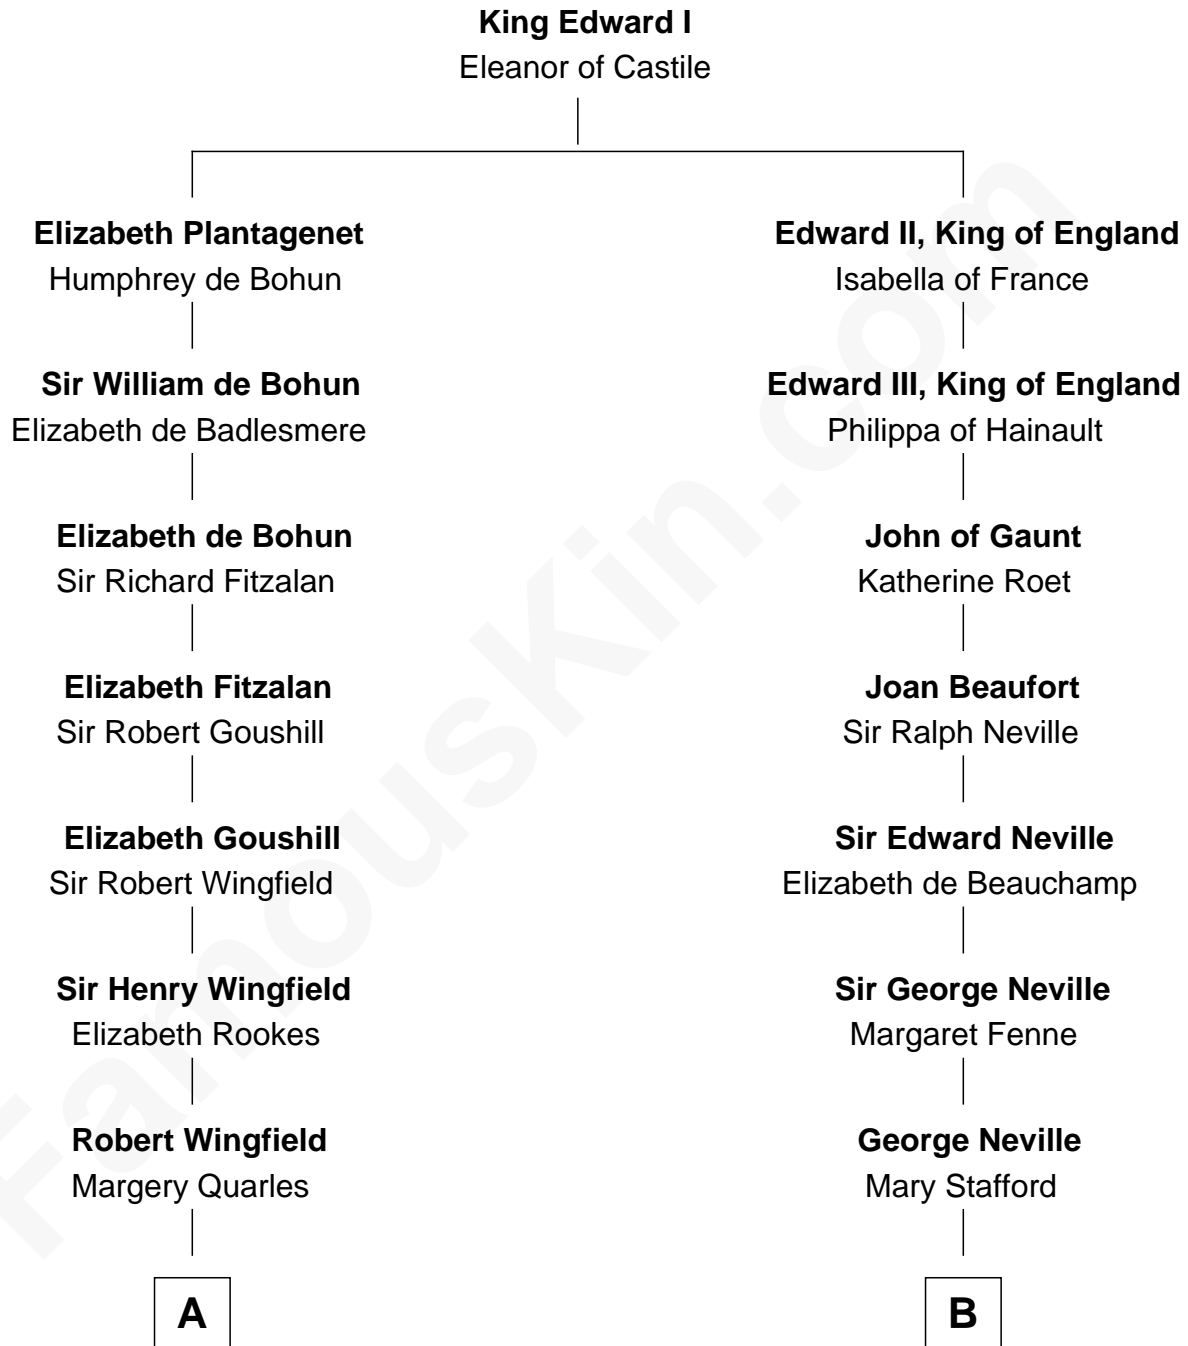

FamousKin.com
Relationship Chart of
Gloria Vanderbilt
Fashion Designer

14th cousin 4 times removed of
John Carroll
Founder of Georgetown University

C

Reginald Claypoole Vanderbilt

Gloria Maria Mercedes Morgan

Gloria Vanderbilt

Fashion Designer

FamousKin.com