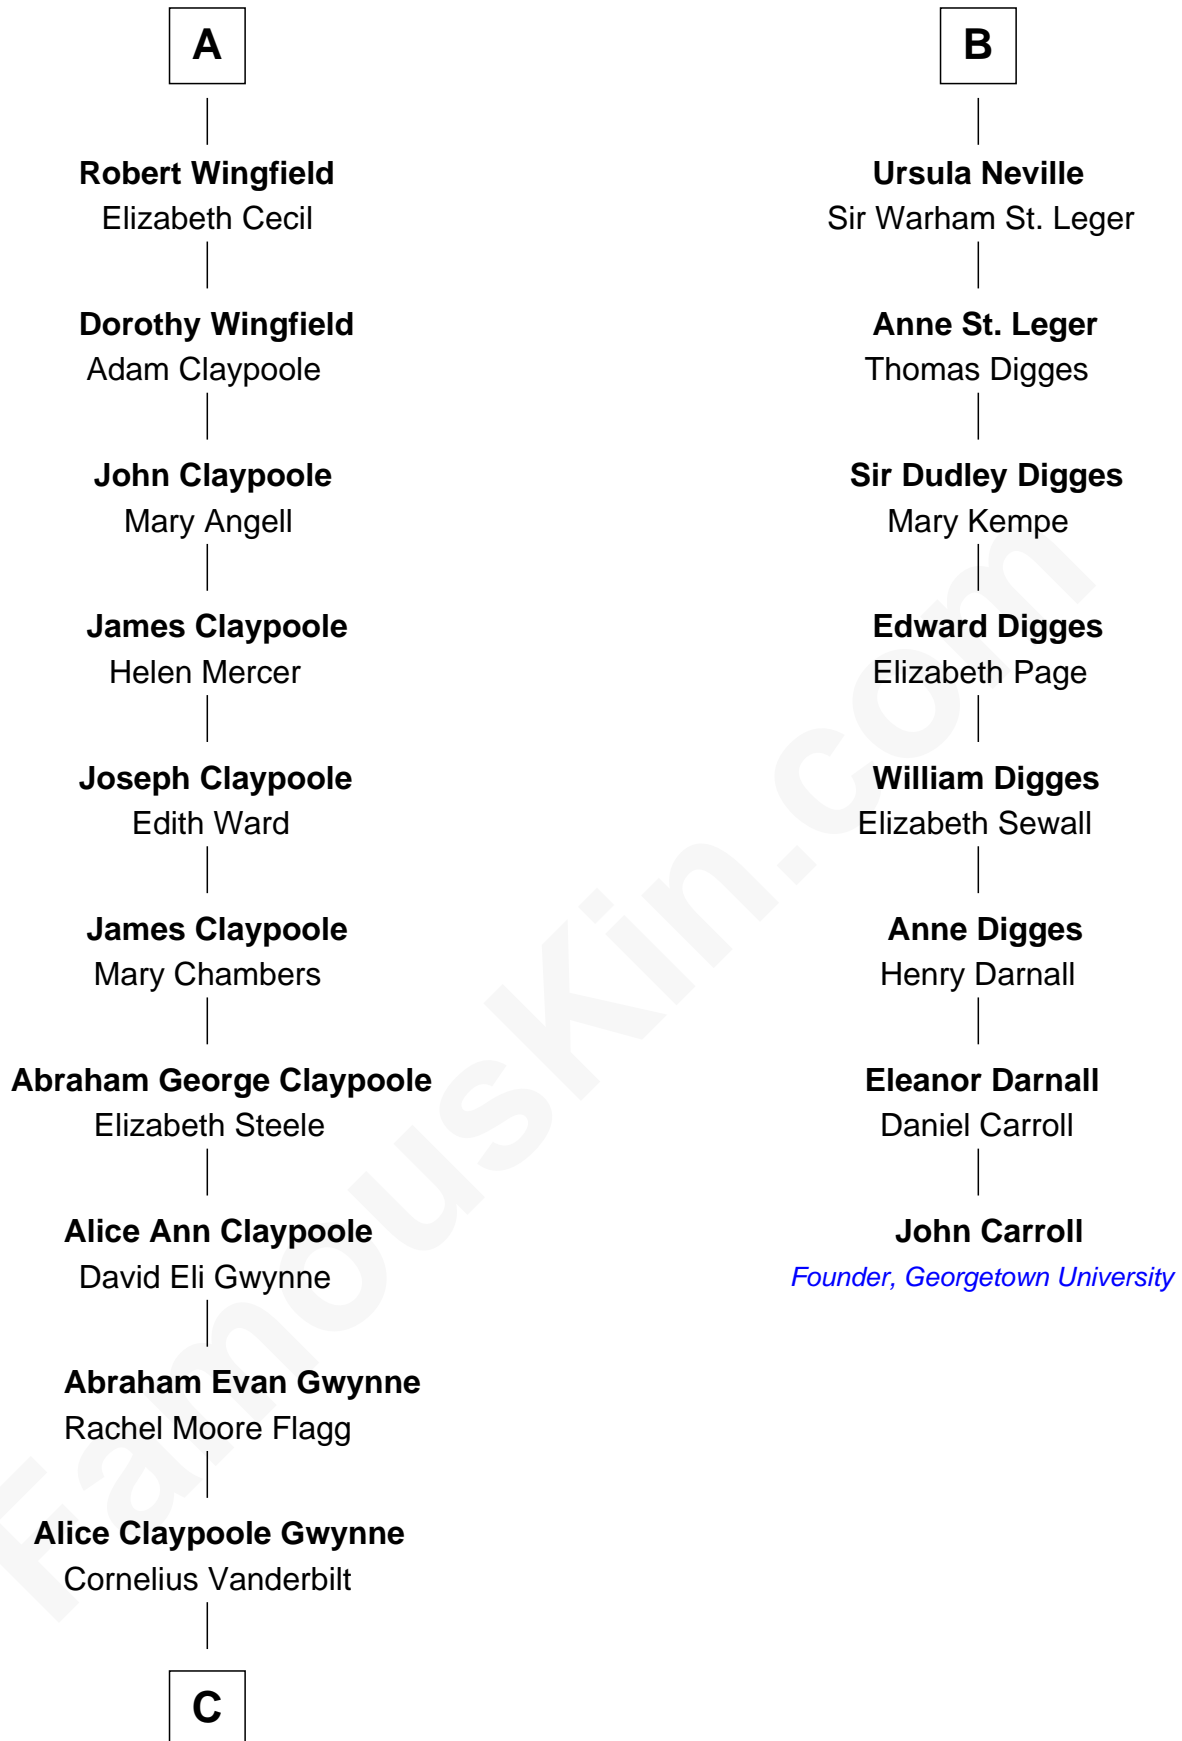

FamousKin.com
Relationship Chart of
Gloria Vanderbilt
Fashion Designer

14th cousin 4 times removed of
John Carroll
Founder of Georgetown University

C

Reginald Claypoole Vanderbilt

Gloria Maria Mercedes Morgan

Gloria Vanderbilt

Fashion Designer

FamousKin.com