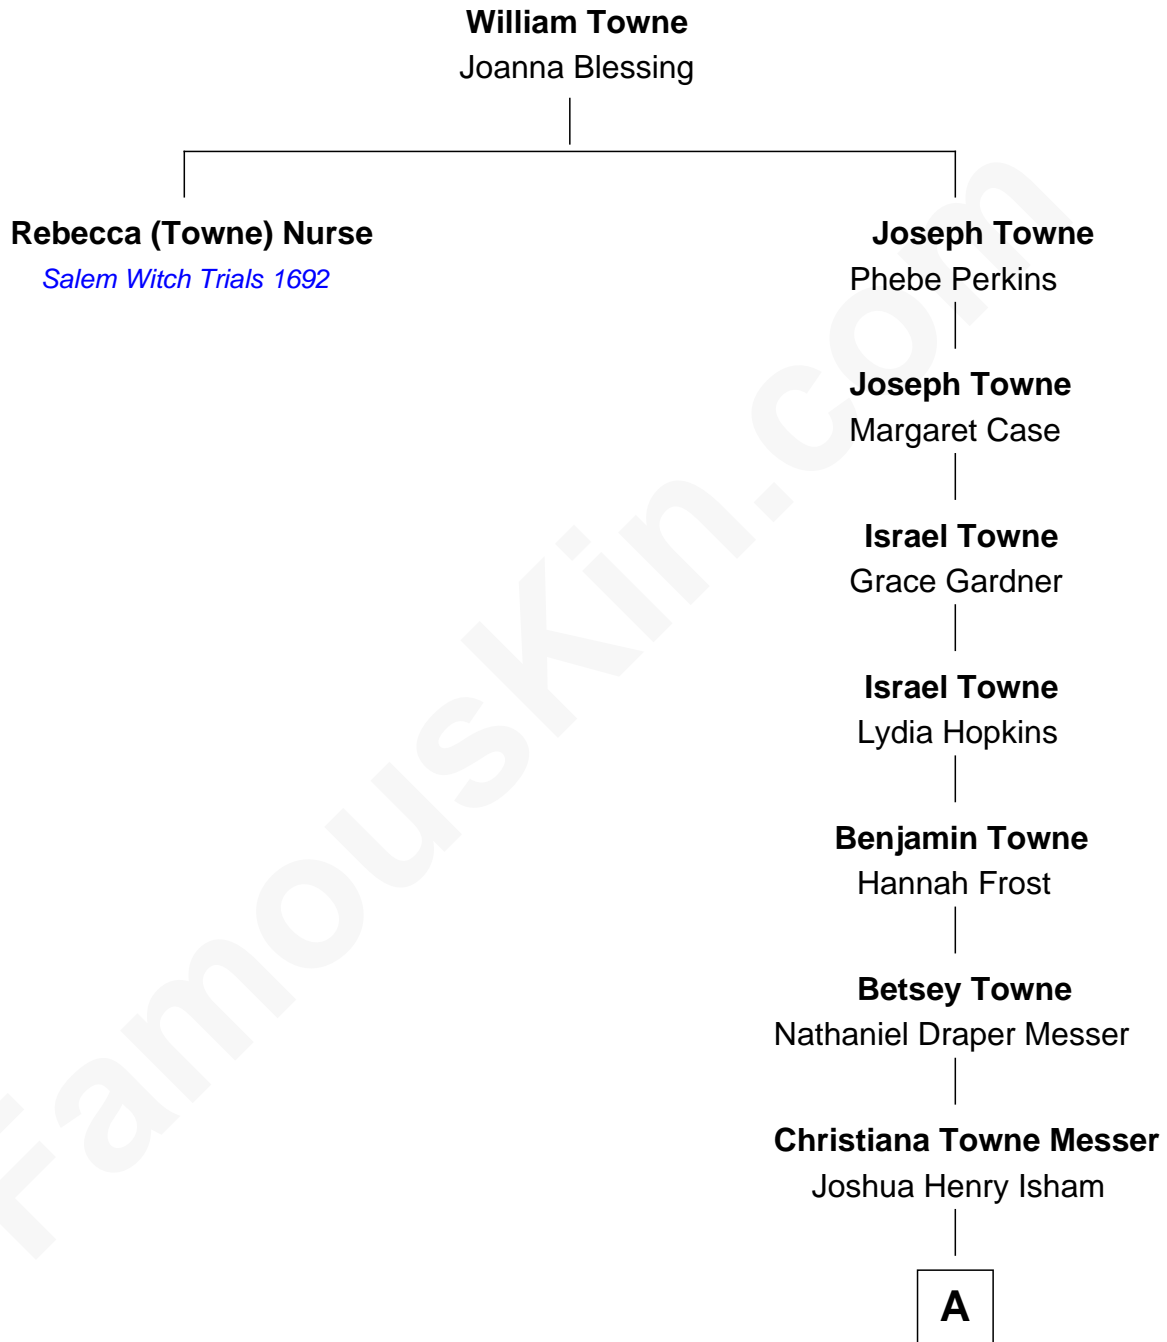

FamousKin.com

Relationship Chart of

Rebecca (Towne) Nurse

Executed for Witchcraft, Salem 1692

8th great-grandaunt of

Mark Isham

Musician, Film Composer

A

James Henry Isham
Julia Elizabeth Rouse

Howard Fuller Isham
Laura Wilkinson Ware

Howard Fuller Isham
Patricia Jane Hammond

Mark Isham

Musician, Film Composer