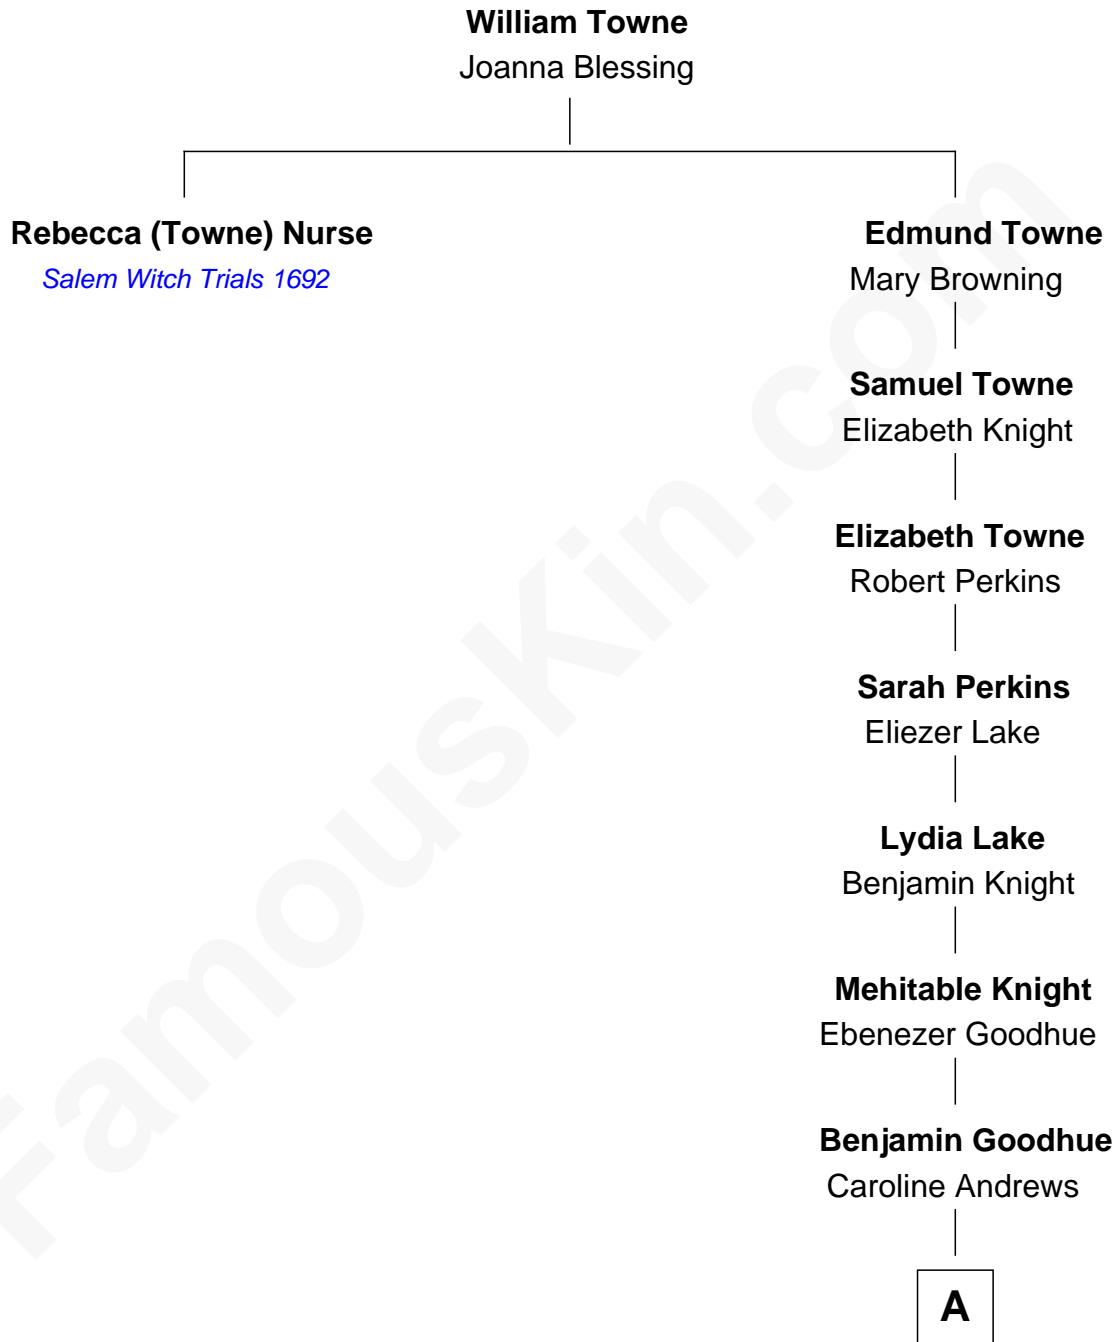

FamousKin.com
Relationship Chart of
Rebecca (Towne) Nurse

Executed for Witchcraft, Salem 1692

6th great-grandaunt of

Grace (Goodhue) Coolidge

First Lady of President Calvin Coolidge

A

Andrew Issaclar Goodhue

Lemira A. Barrett

Grace (Goodhue) Coolidge

First Lady of Calvin Coolidge

FamousKin.com