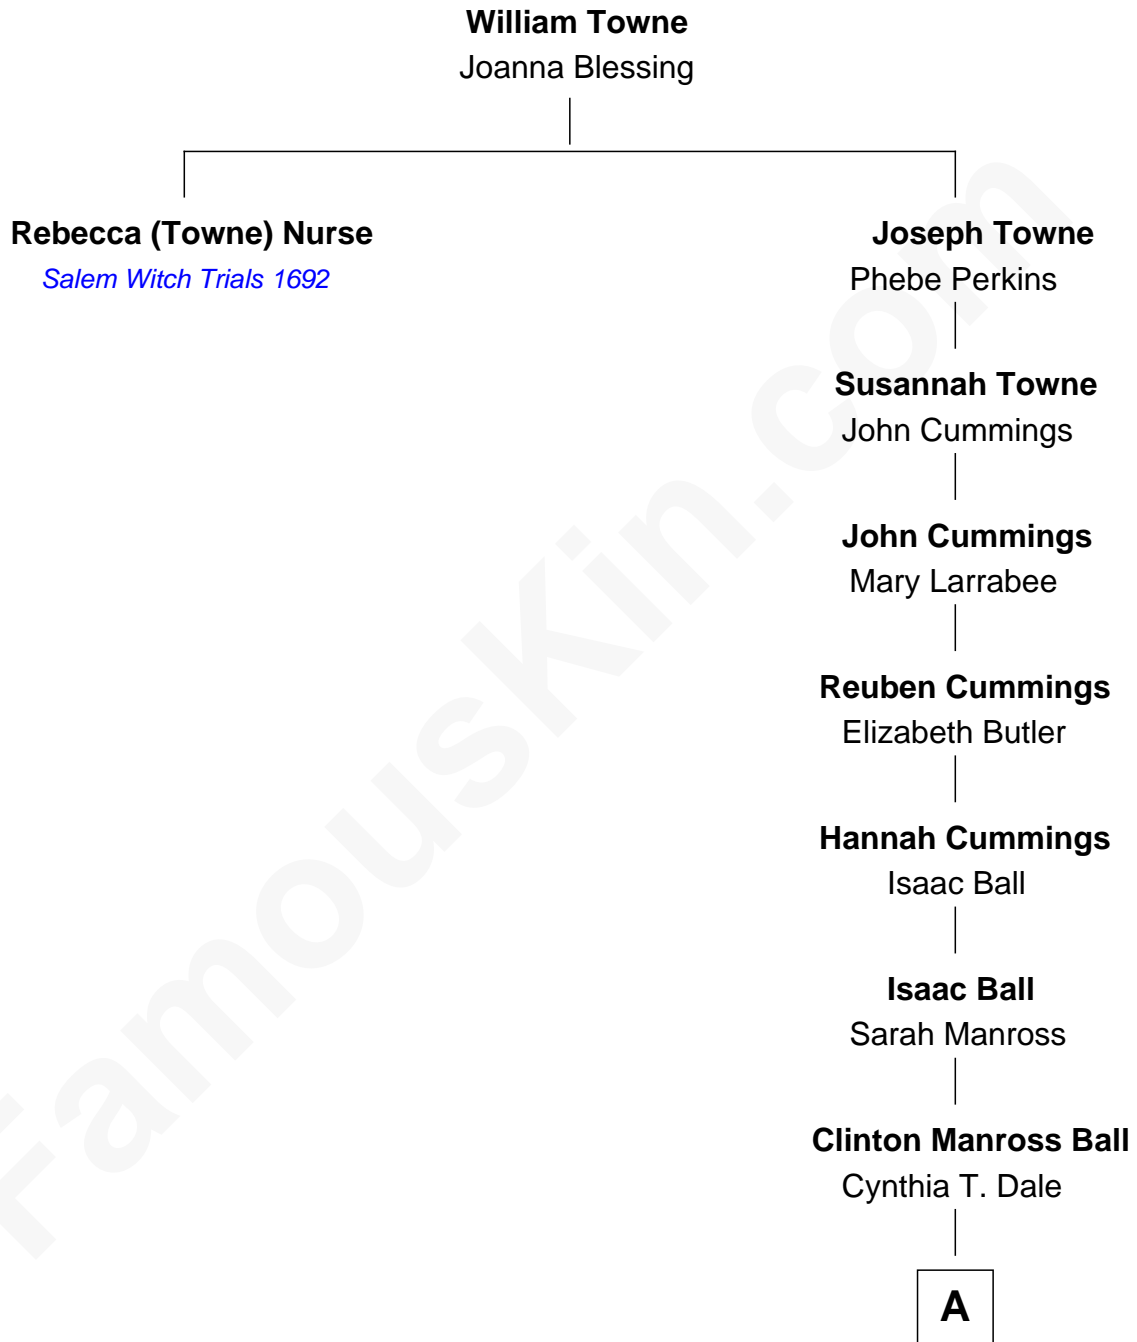

**FamousKin.com**  
**Relationship Chart of**  
**Rebecca (Towne) Nurse**

*Executed for Witchcraft, Salem 1692*

**7th great-grandaunt of**

**Lucille Ball**

*TV Actress - "I Love Lucy"*

**A**

**Jasper Clinton Ball**  
Nellie Rebecca Durrell

**Henry Durrell Ball**  
Desiree Evelyn Hunt

**Lucille Ball**  
*TV Actress - "I Love Lucy"*

FamousKin.com