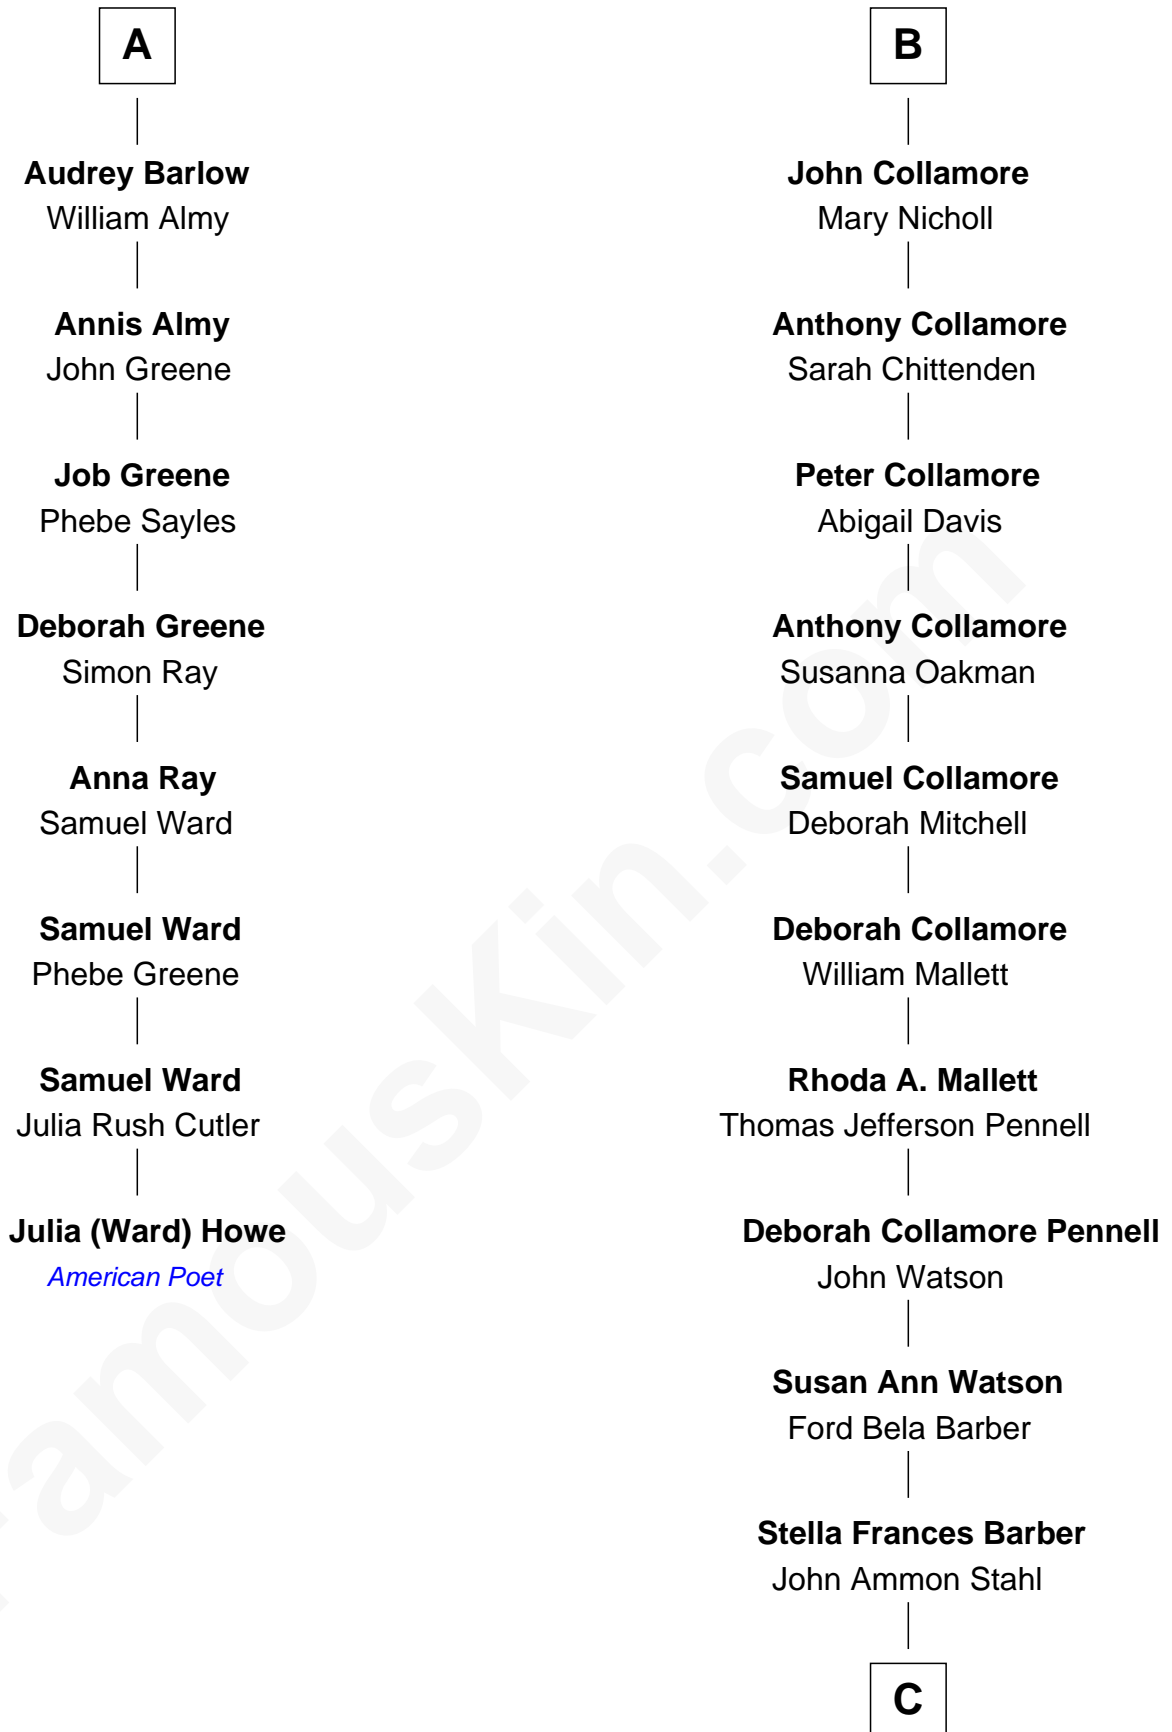

## Relationship Chart of

### Julia (Ward) Howe

Author of "The Battle Hymn of the Republic"

14th cousin 4 times removed of

### Warren Buffett

Chairman & CEO, Berkshire Hathaway

**C**

**Leila Stahl**  
Howard Homan Buffett

**Warren Buffett**  
*Chairman & CEO, Berkshire Hathaway*

FamousKin.com