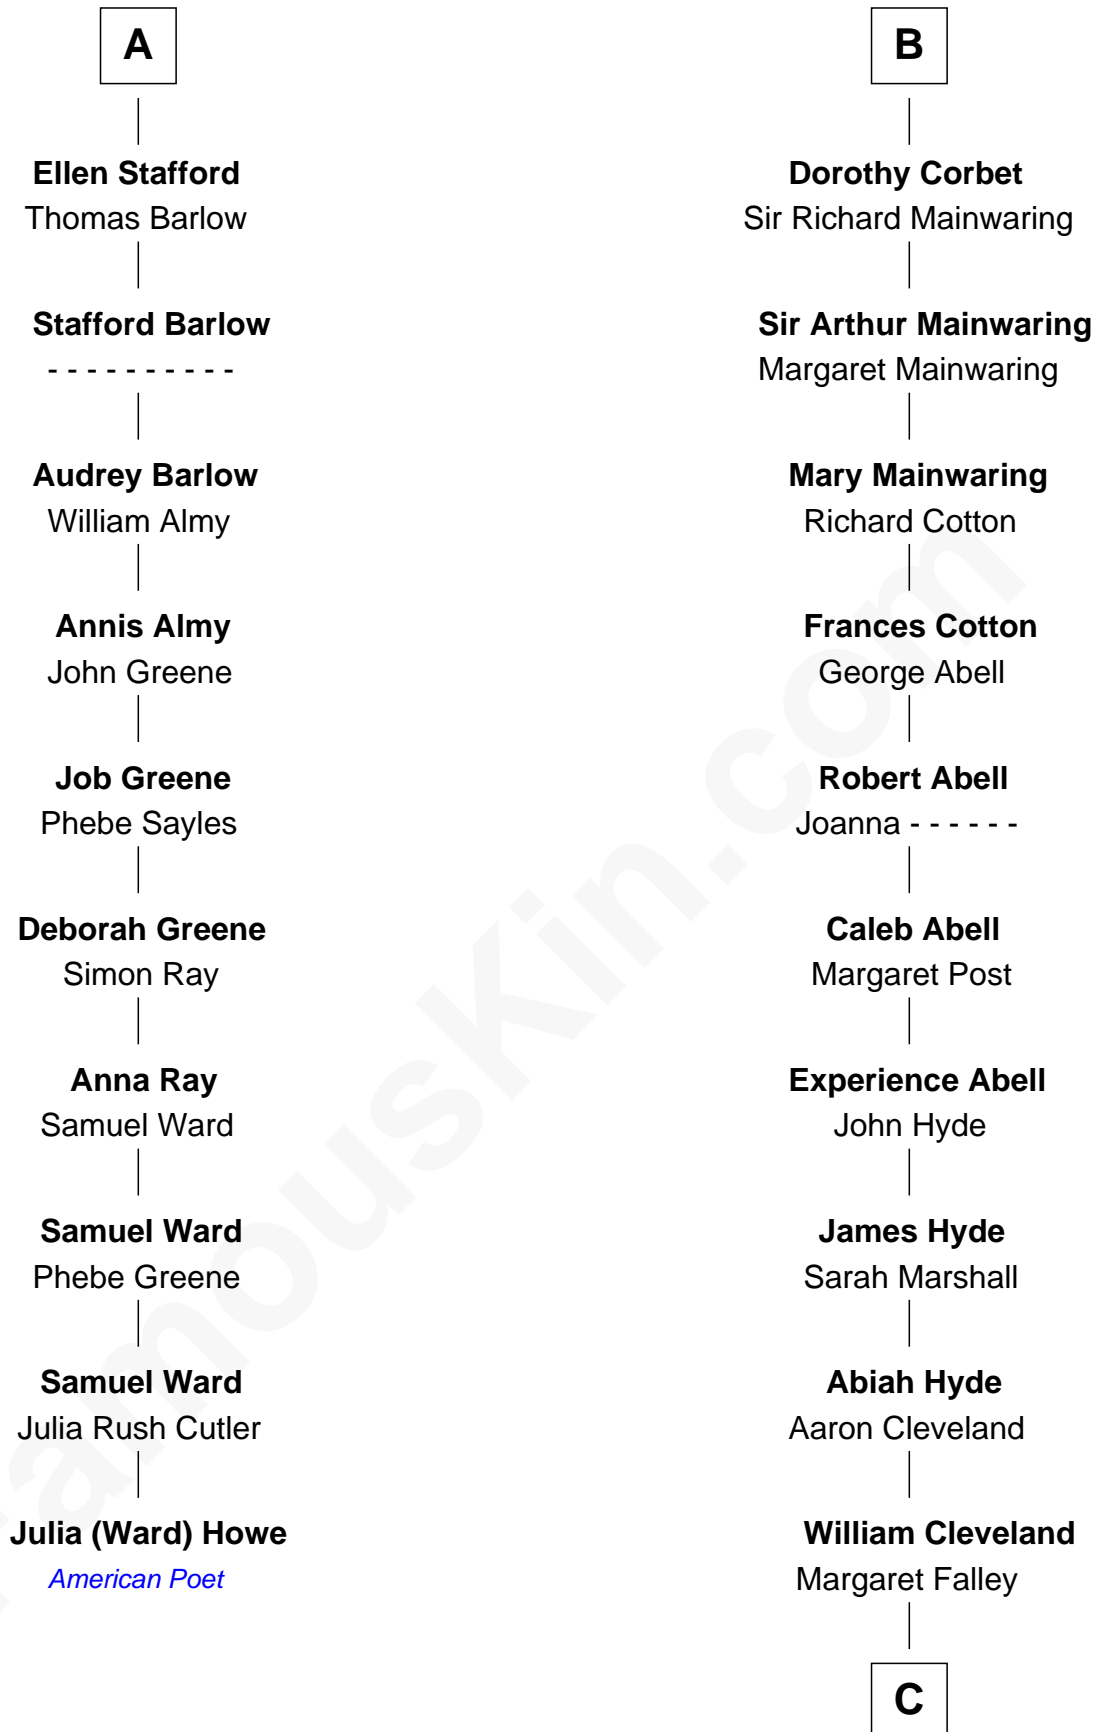

## Relationship Chart of

### Julia (Ward) Howe

Author of "The Battle Hymn of the Republic"

16th cousin 2 times removed of

### Grover Cleveland

22nd and 24th U.S. President

FamousKin.com