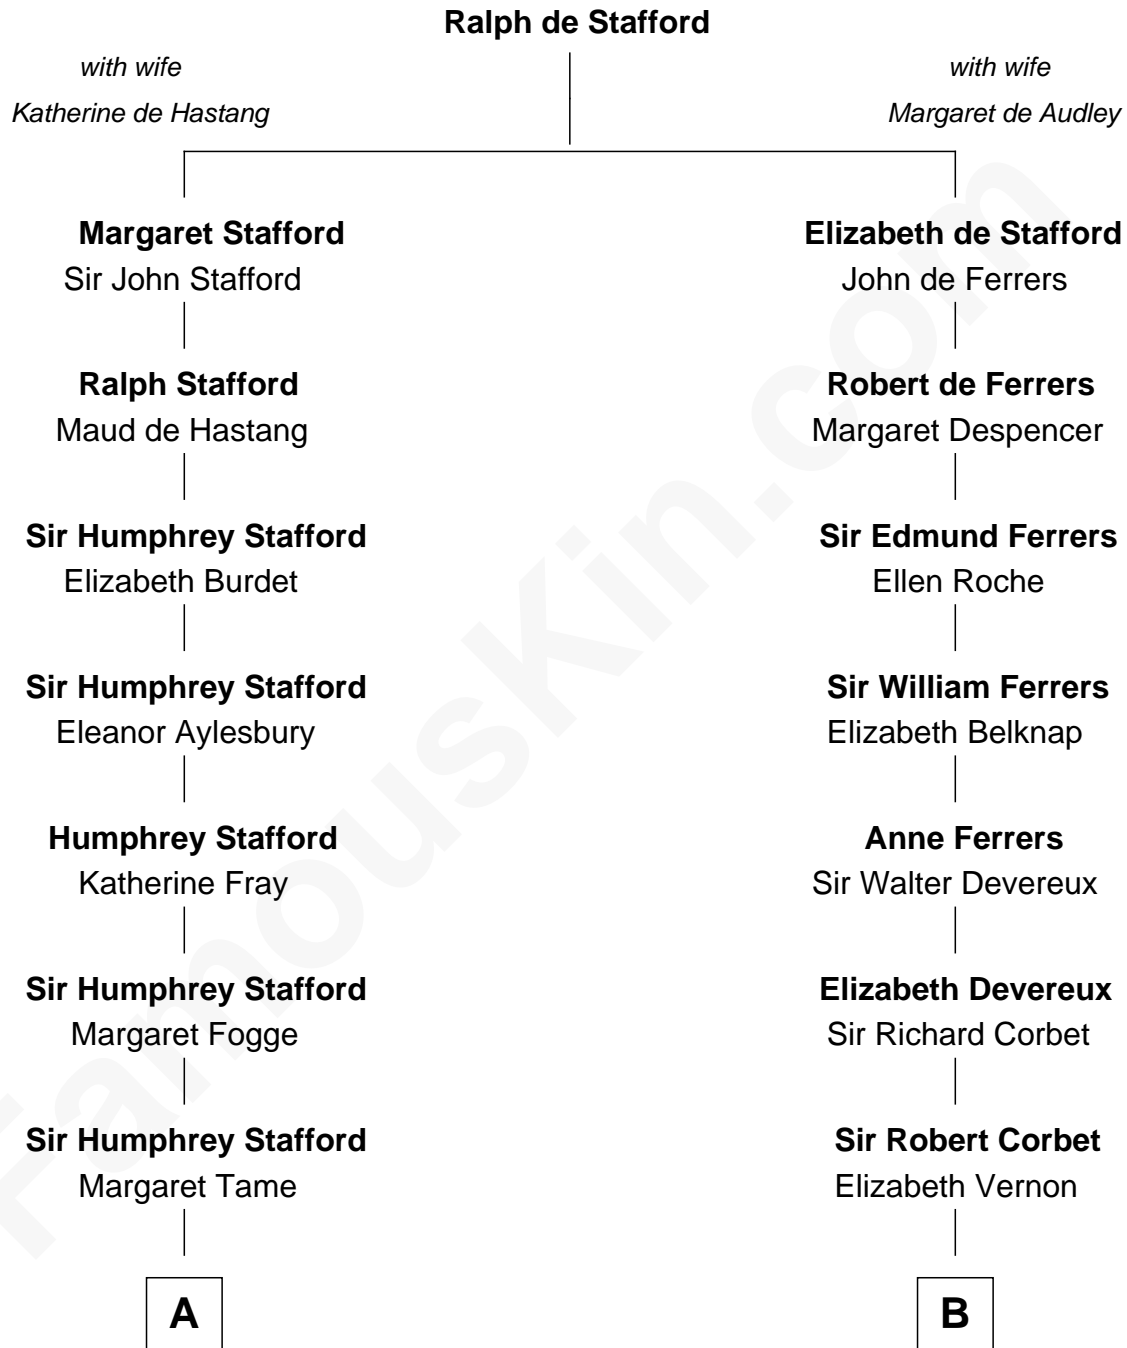

## Relationship Chart of

### Julia (Ward) Howe

Author of "The Battle Hymn of the Republic"

16th cousin 2 times removed of

### Grover Cleveland

22nd and 24th U.S. President

FamousKin.com