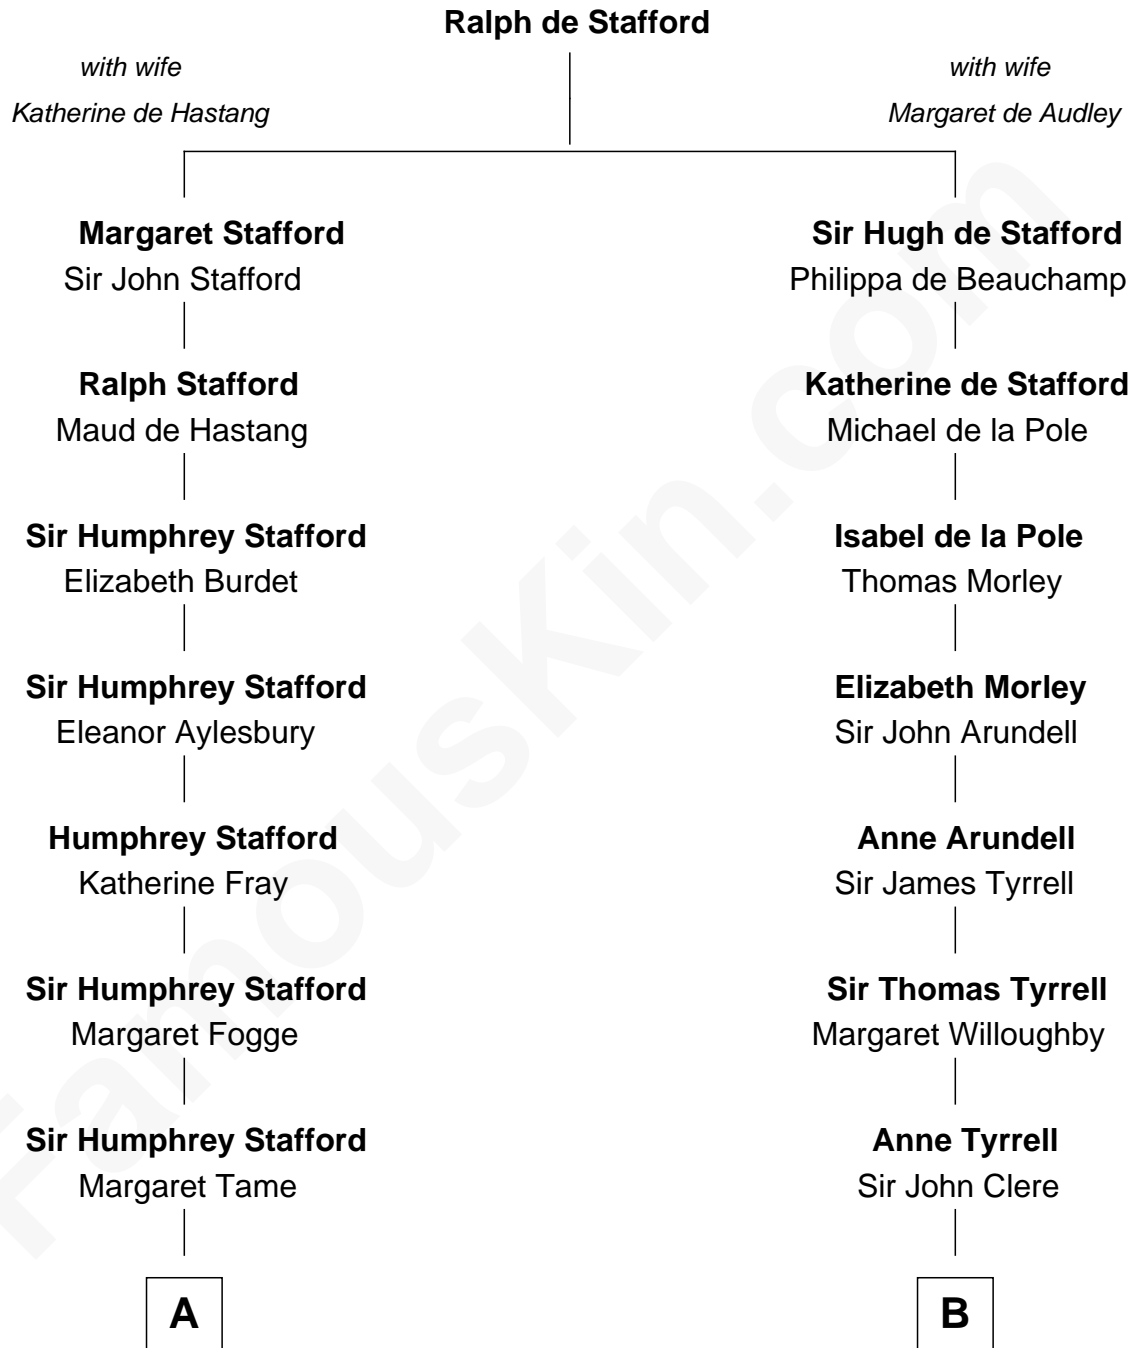

## Relationship Chart of

### Julia (Ward) Howe

Author of "The Battle Hymn of the Republic"

16th cousin 4 times removed of

### Mamie (Doud) Eisenhower

First Lady of President Dwight Eisenhower

C

**Maria Riggs**

Eli Doud

**Royal Houghton Doud**

Mary Cornelia Sheldon

**John Sheldon Doud**

Elivera Mathilda Carlson

**Mamie (Doud) Eisenhower**

*First Lady of Dwight Eisenhower*