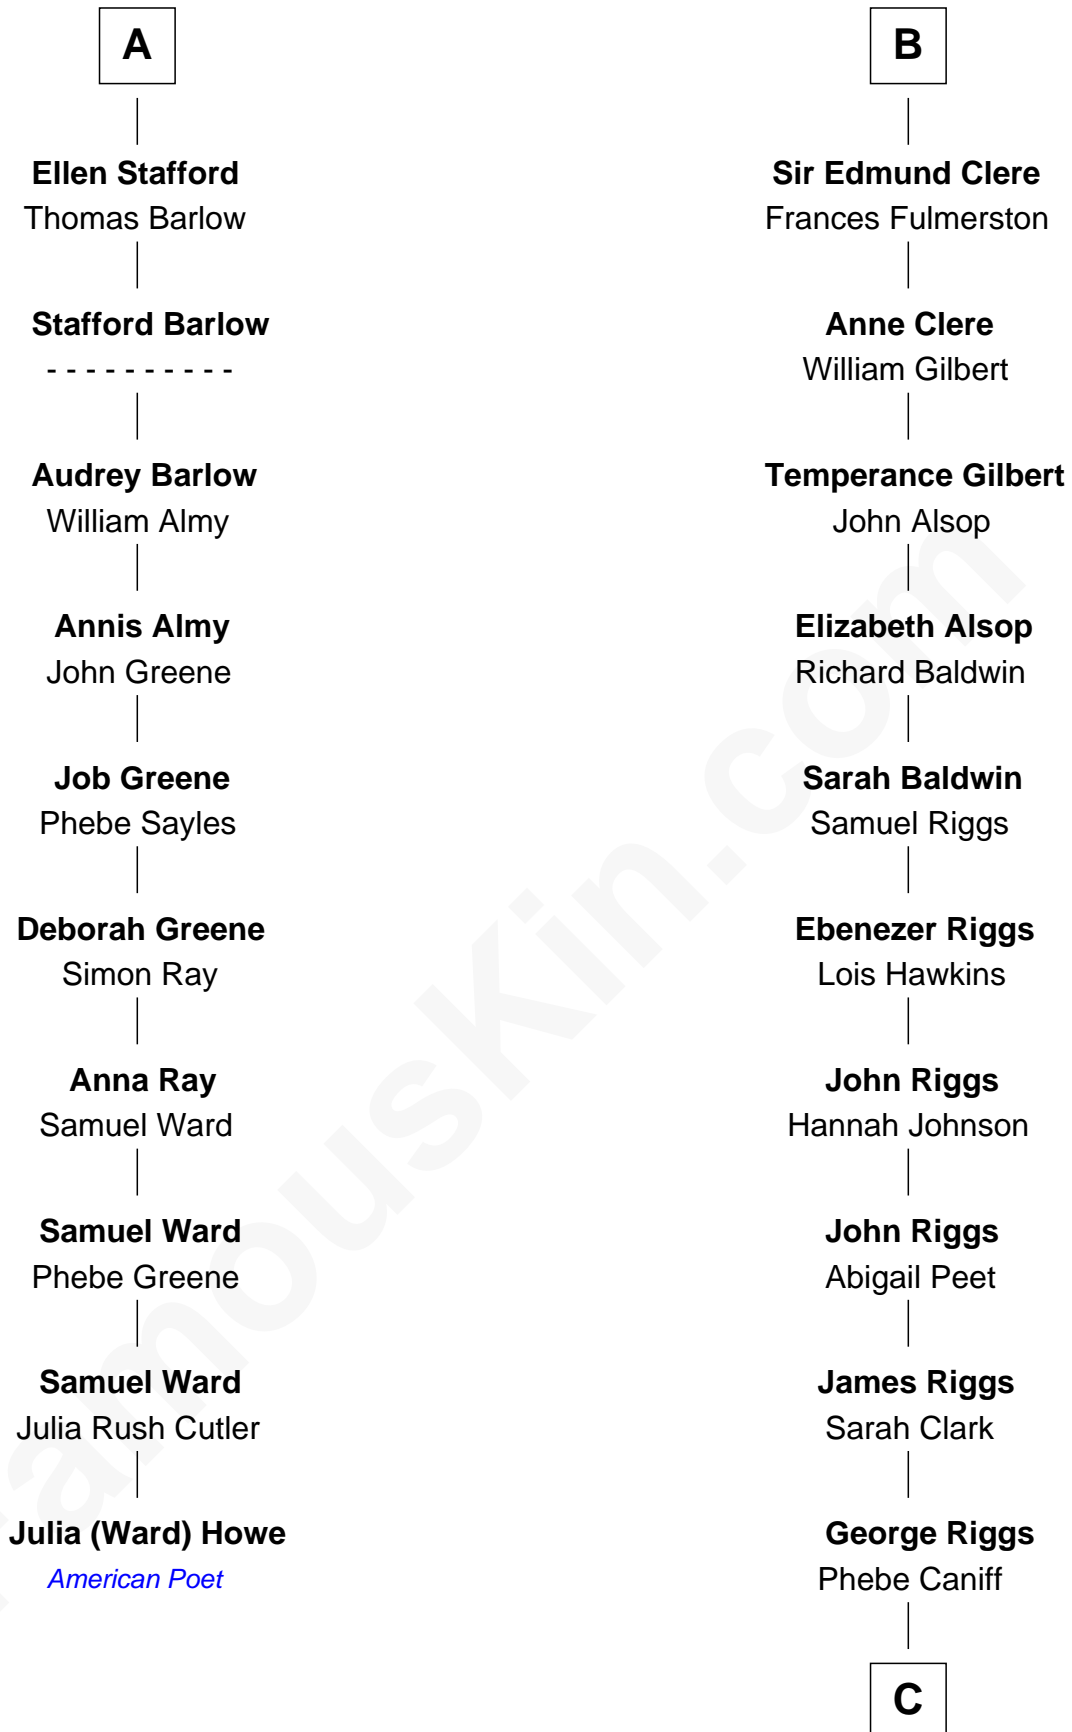

## Relationship Chart of

### Julia (Ward) Howe

Author of "The Battle Hymn of the Republic"

16th cousin 4 times removed of

### Mamie (Doud) Eisenhower

First Lady of President Dwight Eisenhower

C

**Maria Riggs**

Eli Doud

**Royal Houghton Doud**

Mary Cornelia Sheldon

**John Sheldon Doud**

Elivera Mathilda Carlson

**Mamie (Doud) Eisenhower**

*First Lady of Dwight Eisenhower*