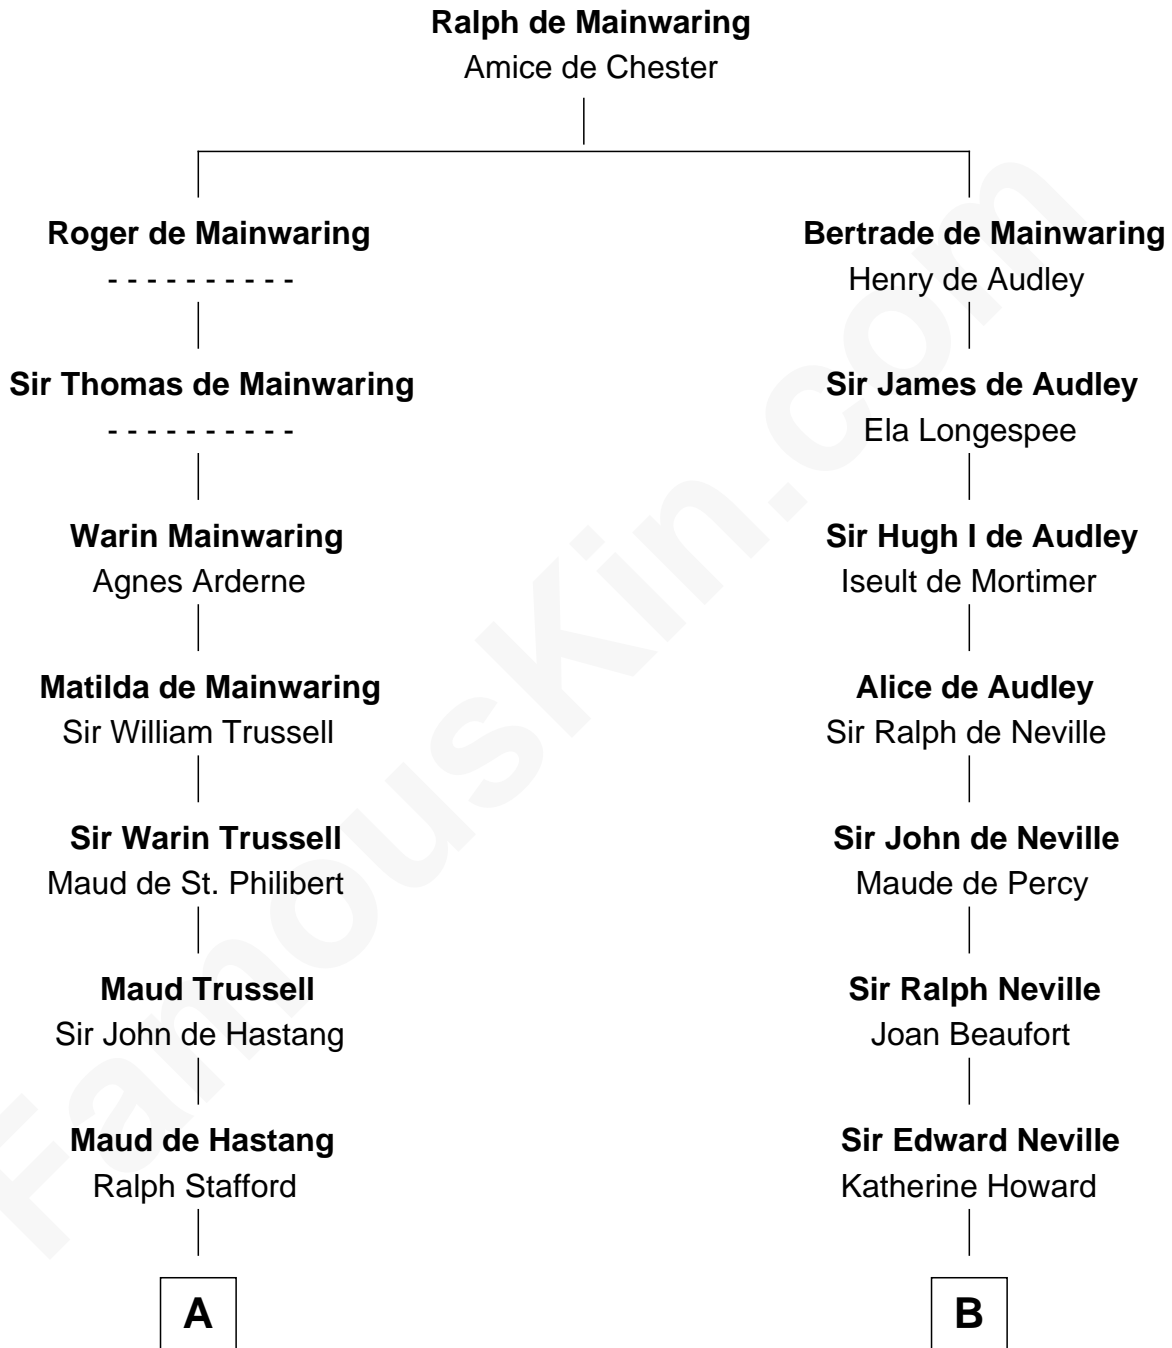

## Relationship Chart of

### Julia (Ward) Howe

Author of "The Battle Hymn of the Republic"

20th cousin 1 time removed of

**William Fishback**

17th Governor of Arkansas

**C**

**Deborah Greene**

Simon Ray

**Anna Ray**

Samuel Ward

**Samuel Ward**

Phebe Greene

**Samuel Ward**

Julia Rush Cutler

**Julia (Ward) Howe**

*American Poet*