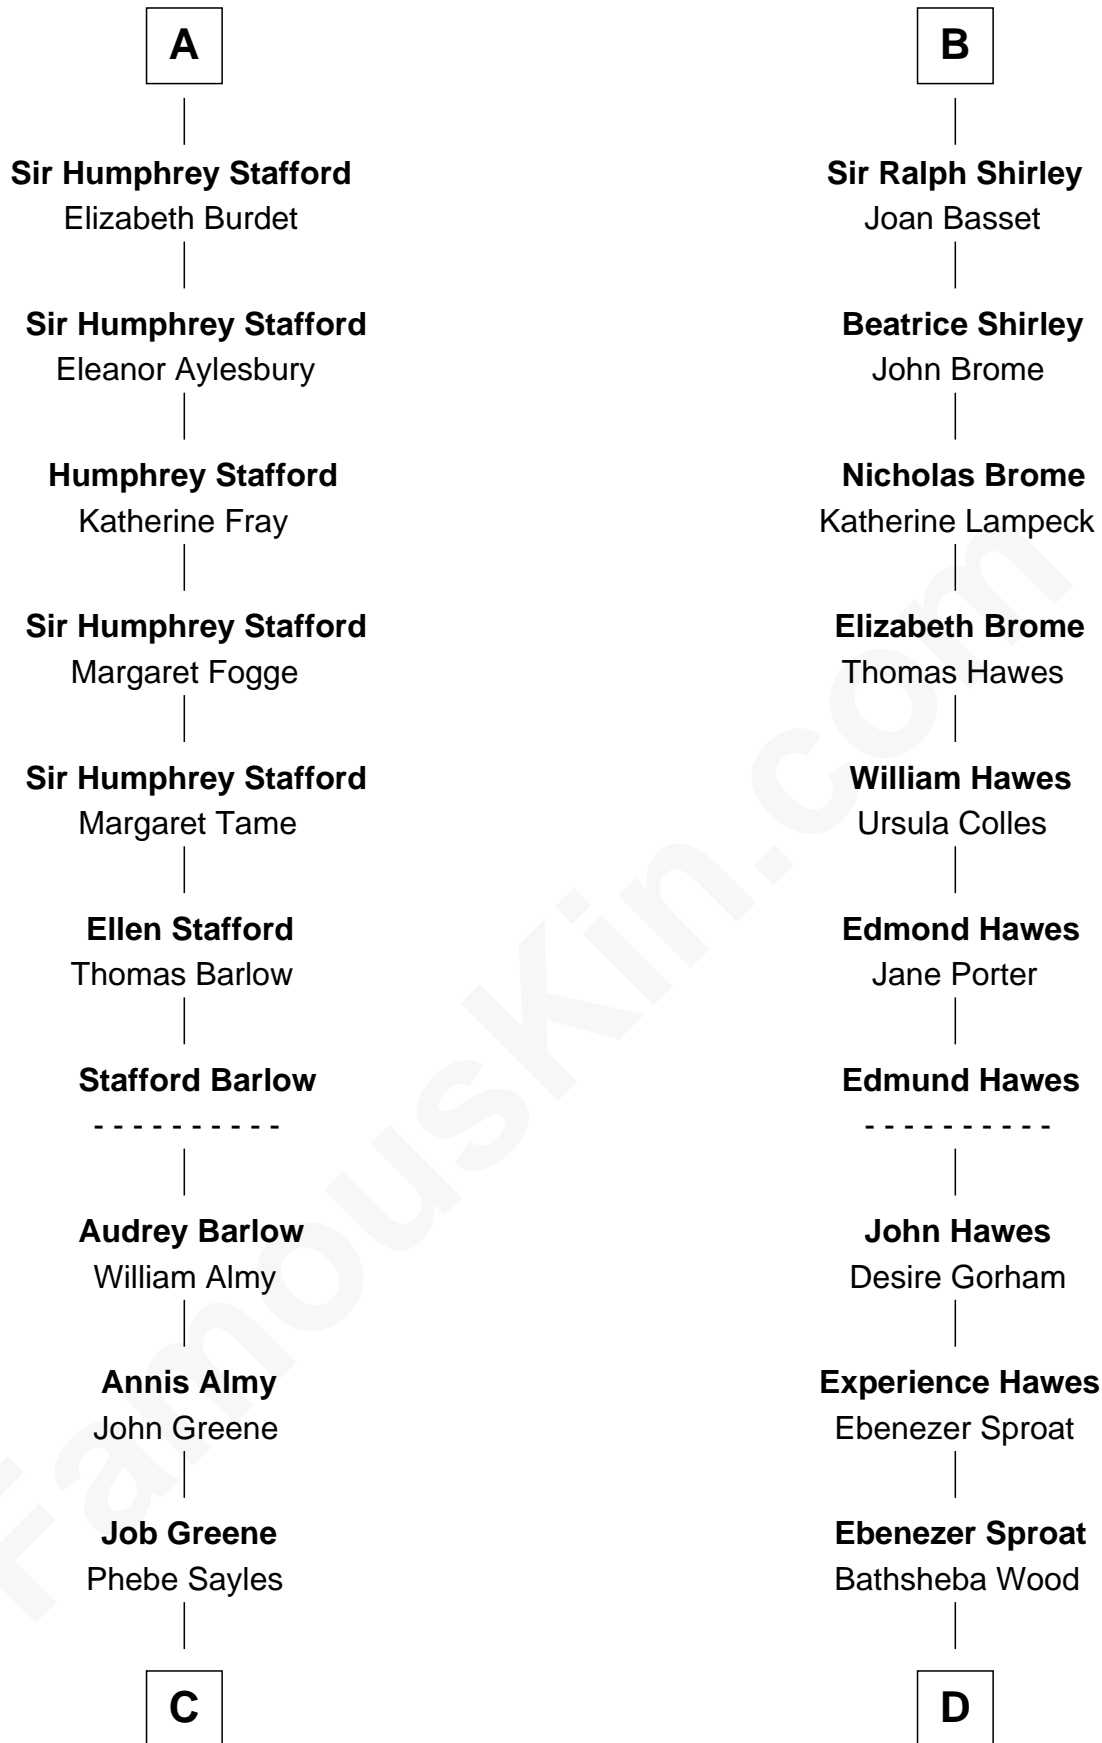

FamousKin.com

Relationship Chart of

Julia (Ward) Howe

Author of "The Battle Hymn of the Republic"

19th cousin 2 times removed of

Henry Hastings Sibley
1st Governor of Minnesota

Sir William Longespee
 Ela of Salisbury

Isabel de Meynell
 Sir Thomas de Shirley

Sir Hugh Shirley
 Beatrice Brewes

B

C

Deborah Greene

Simon Ray

Anna Ray

Samuel Ward