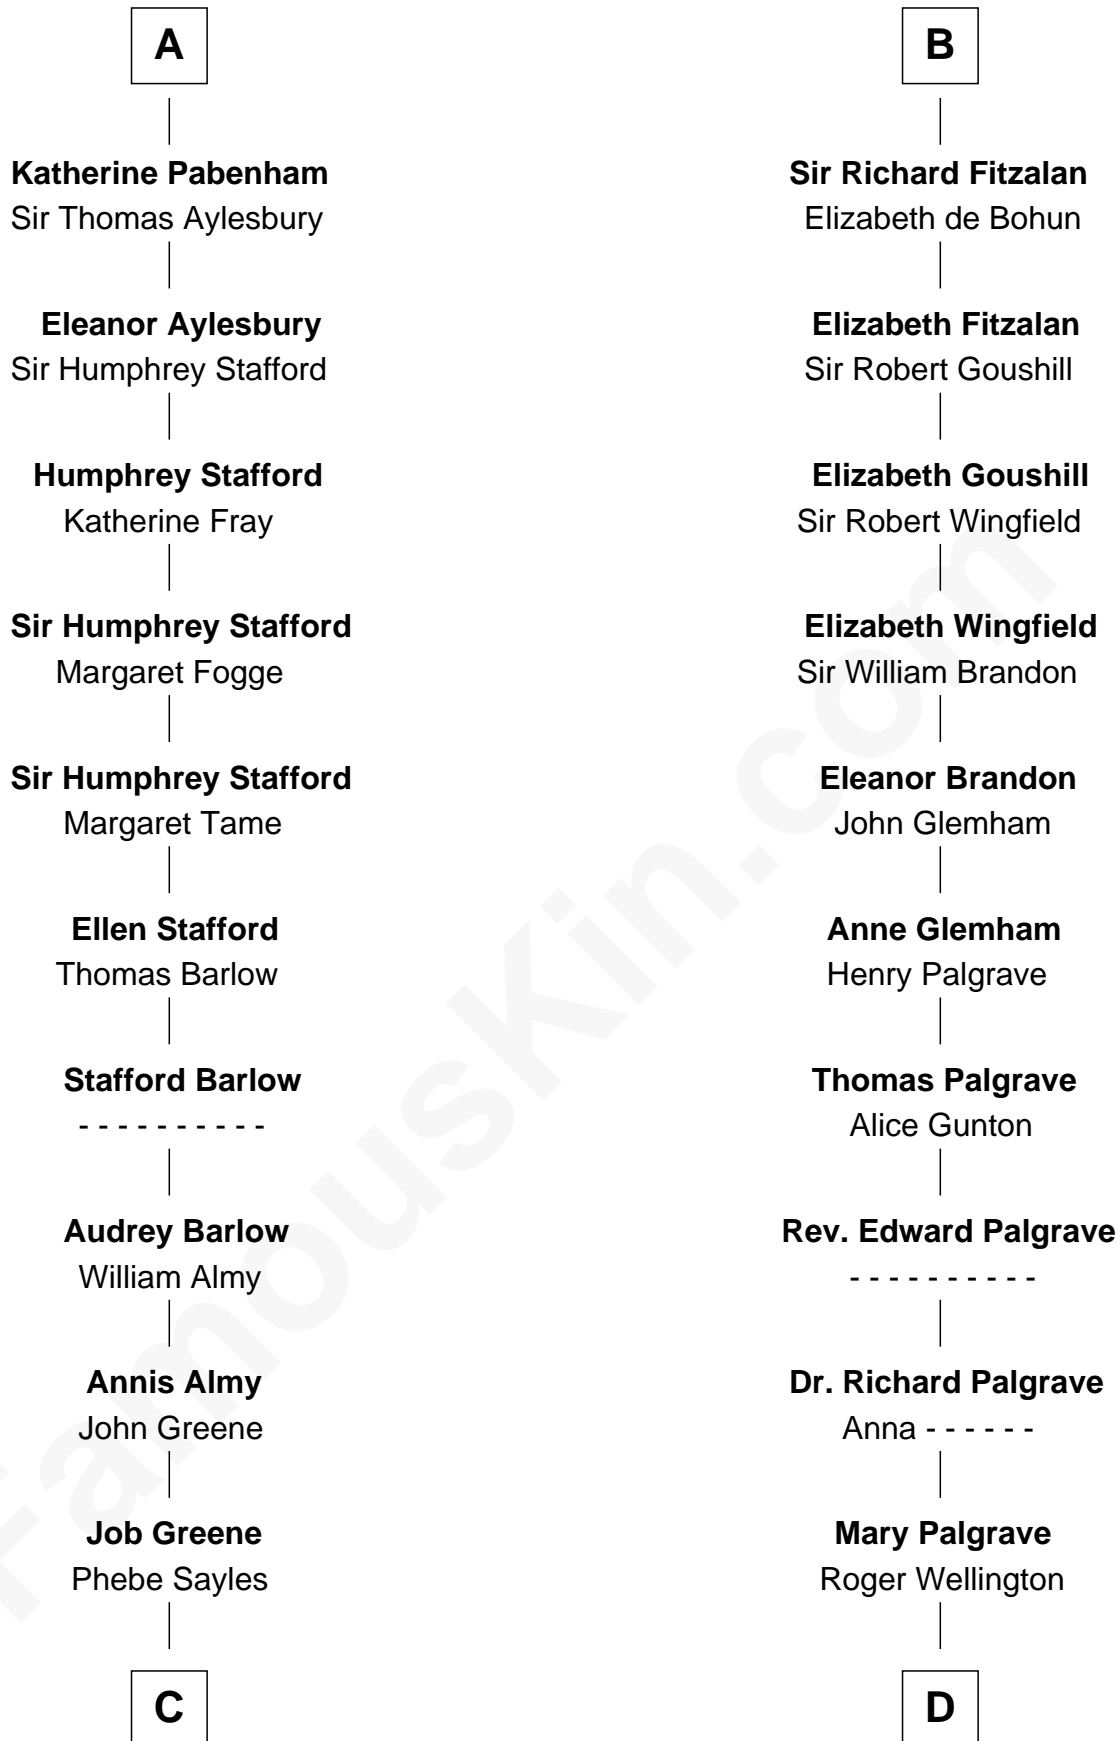

## Relationship Chart of

### Julia (Ward) Howe

Author of "The Battle Hymn of the Republic"

19th cousin 2 times removed of

**Roger Sherman**

Signer of the Declaration of Independence

**C**

**Deborah Greene**

Simon Ray

**Anna Ray**

Samuel Ward

**Samuel Ward**

Phebe Greene

**Samuel Ward**

Julia Rush Cutler

**Julia (Ward) Howe**

*American Poet*