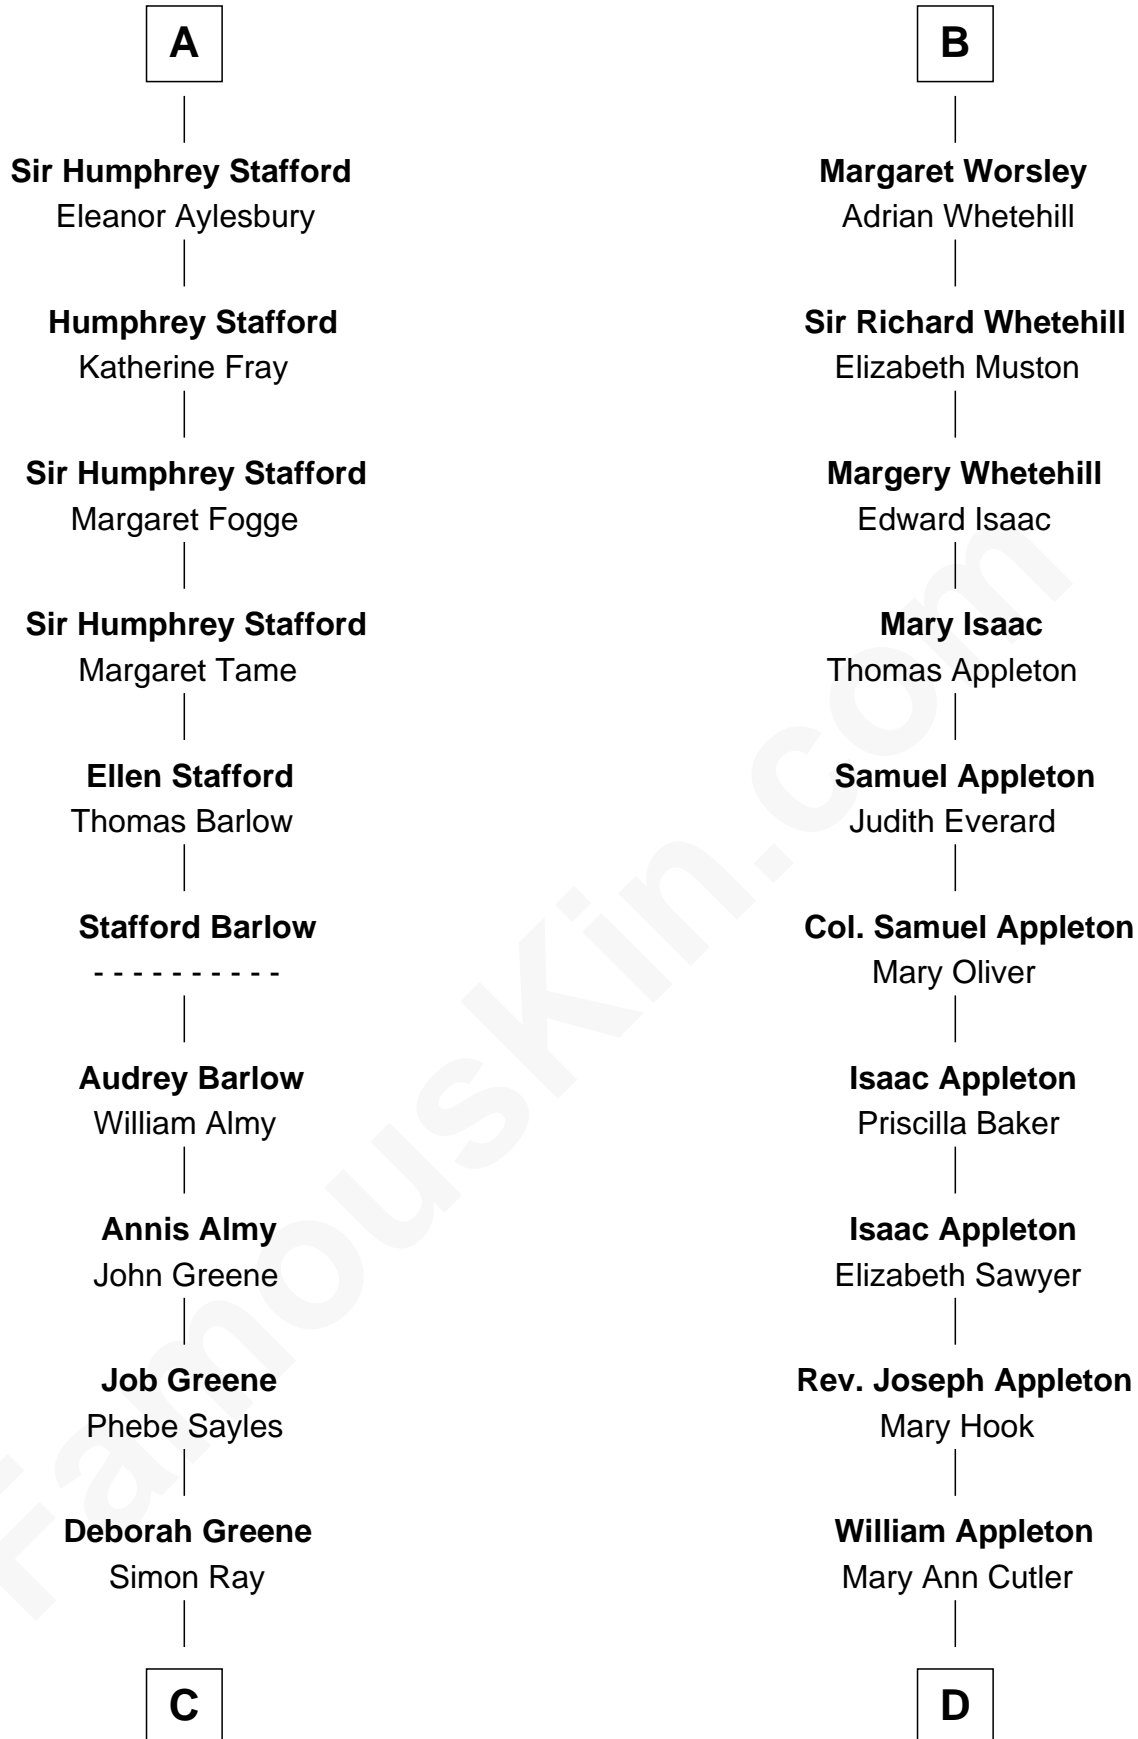

FamousKin.com

Relationship Chart of

Julia (Ward) Howe

Author of "The Battle Hymn of the Republic"

20th cousin 1 time removed of

Jennifer Coolidge
TV and Movie Actress

Sir Roger de Somery
Nichole d'Aubenev

Margaret de Somery

John V le Strange

Maud de Walton

Elizabeth le Strange

Gruffydd ap Madog

Gruffydd Fychan ap Gruffydd

Elen ferch Thomas ap Llewelyn

Lowri ferch Gruffydd Fychan

Robert Puleston

Angharad Puleston

Edwart Trevor ap Daffyd

Rose Trevor ferch Edwart

Otewell Worsley

B

C

Anna Ray
Samuel Ward

Samuel Ward
Phebe Greene