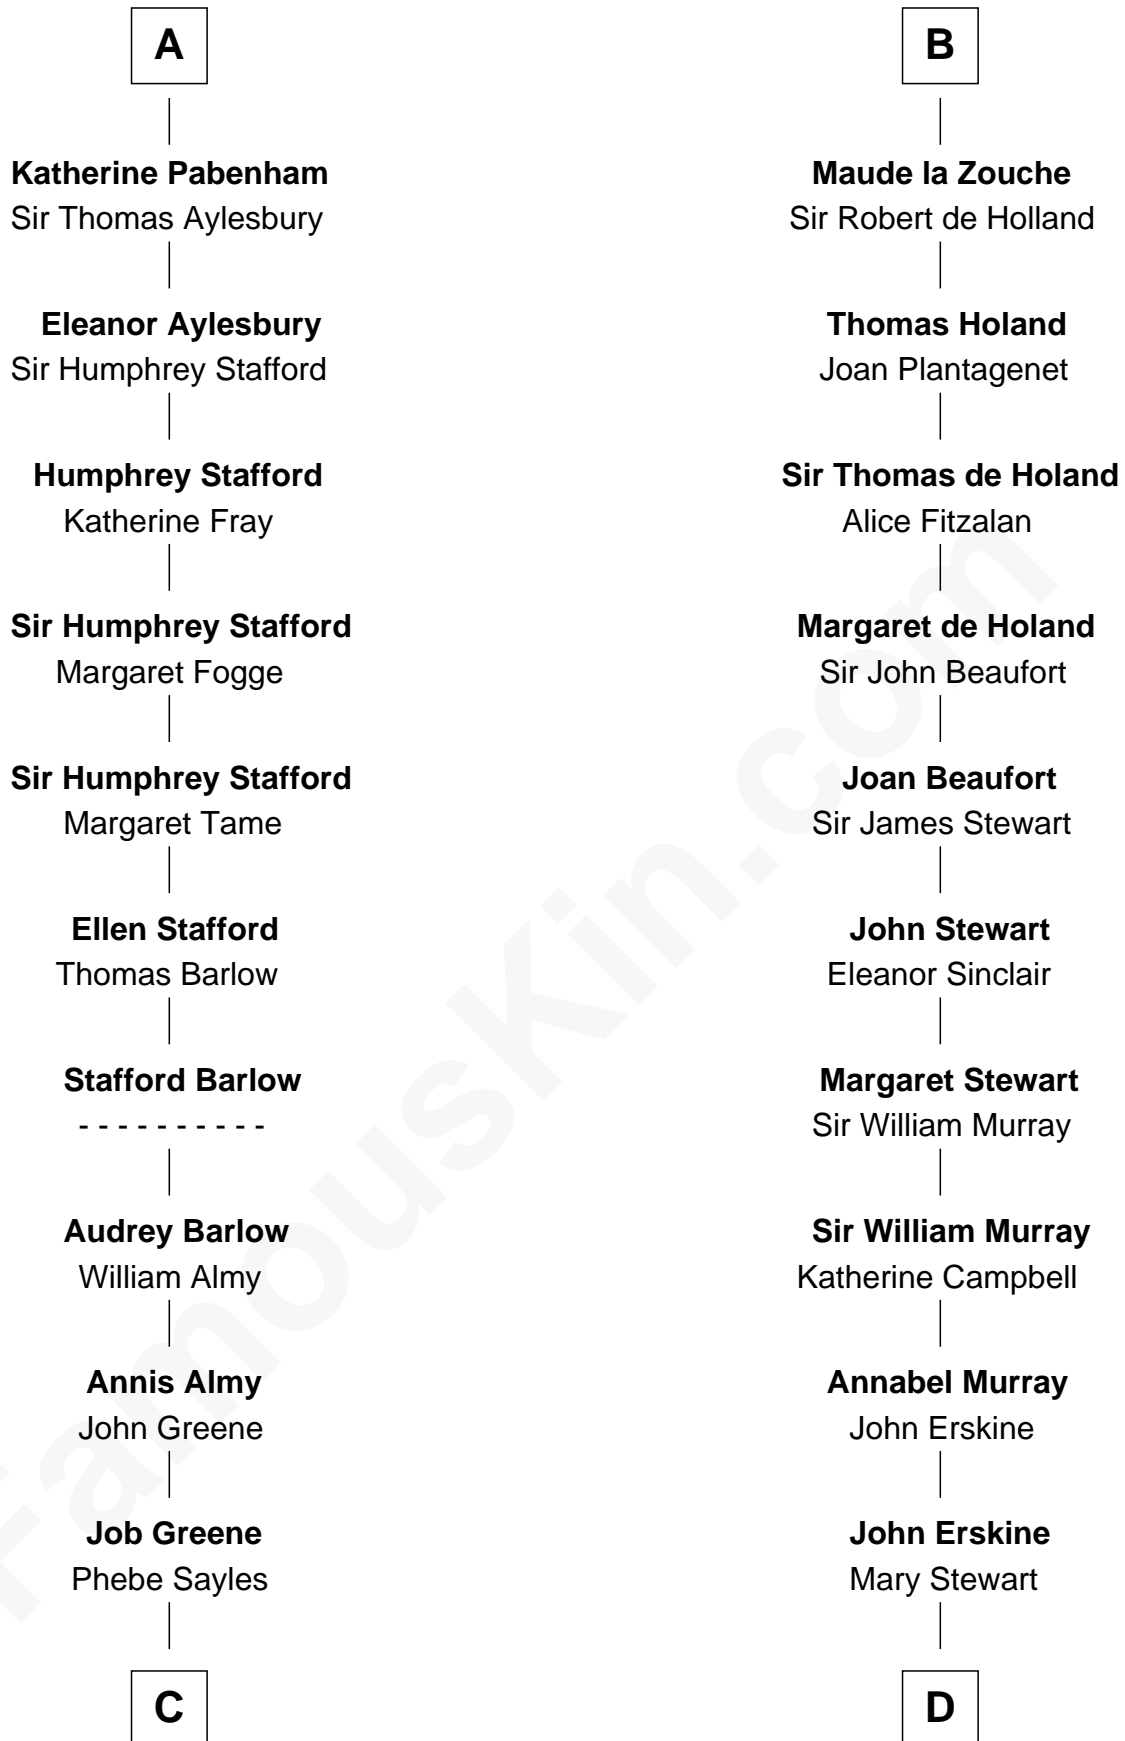

FamousKin.com

Relationship Chart of

Julia (Ward) Howe

Author of "The Battle Hymn of the Republic"

20th cousin 1 time removed of

Major John Pitcairn

British Commander at Battle of Lexington

William I de Lancaster
Gundred de Warenne

Alan la Zouche

Sir Roger la Zouche

Ela Longespee

Sir Alan la Zouche

Eleanor de Segrave

B

C

Deborah Greene

Simon Ray

Anna Ray

Samuel Ward

Samuel Ward

Phebe Greene

Samuel Ward

Julia Rush Cutler

Julia (Ward) Howe