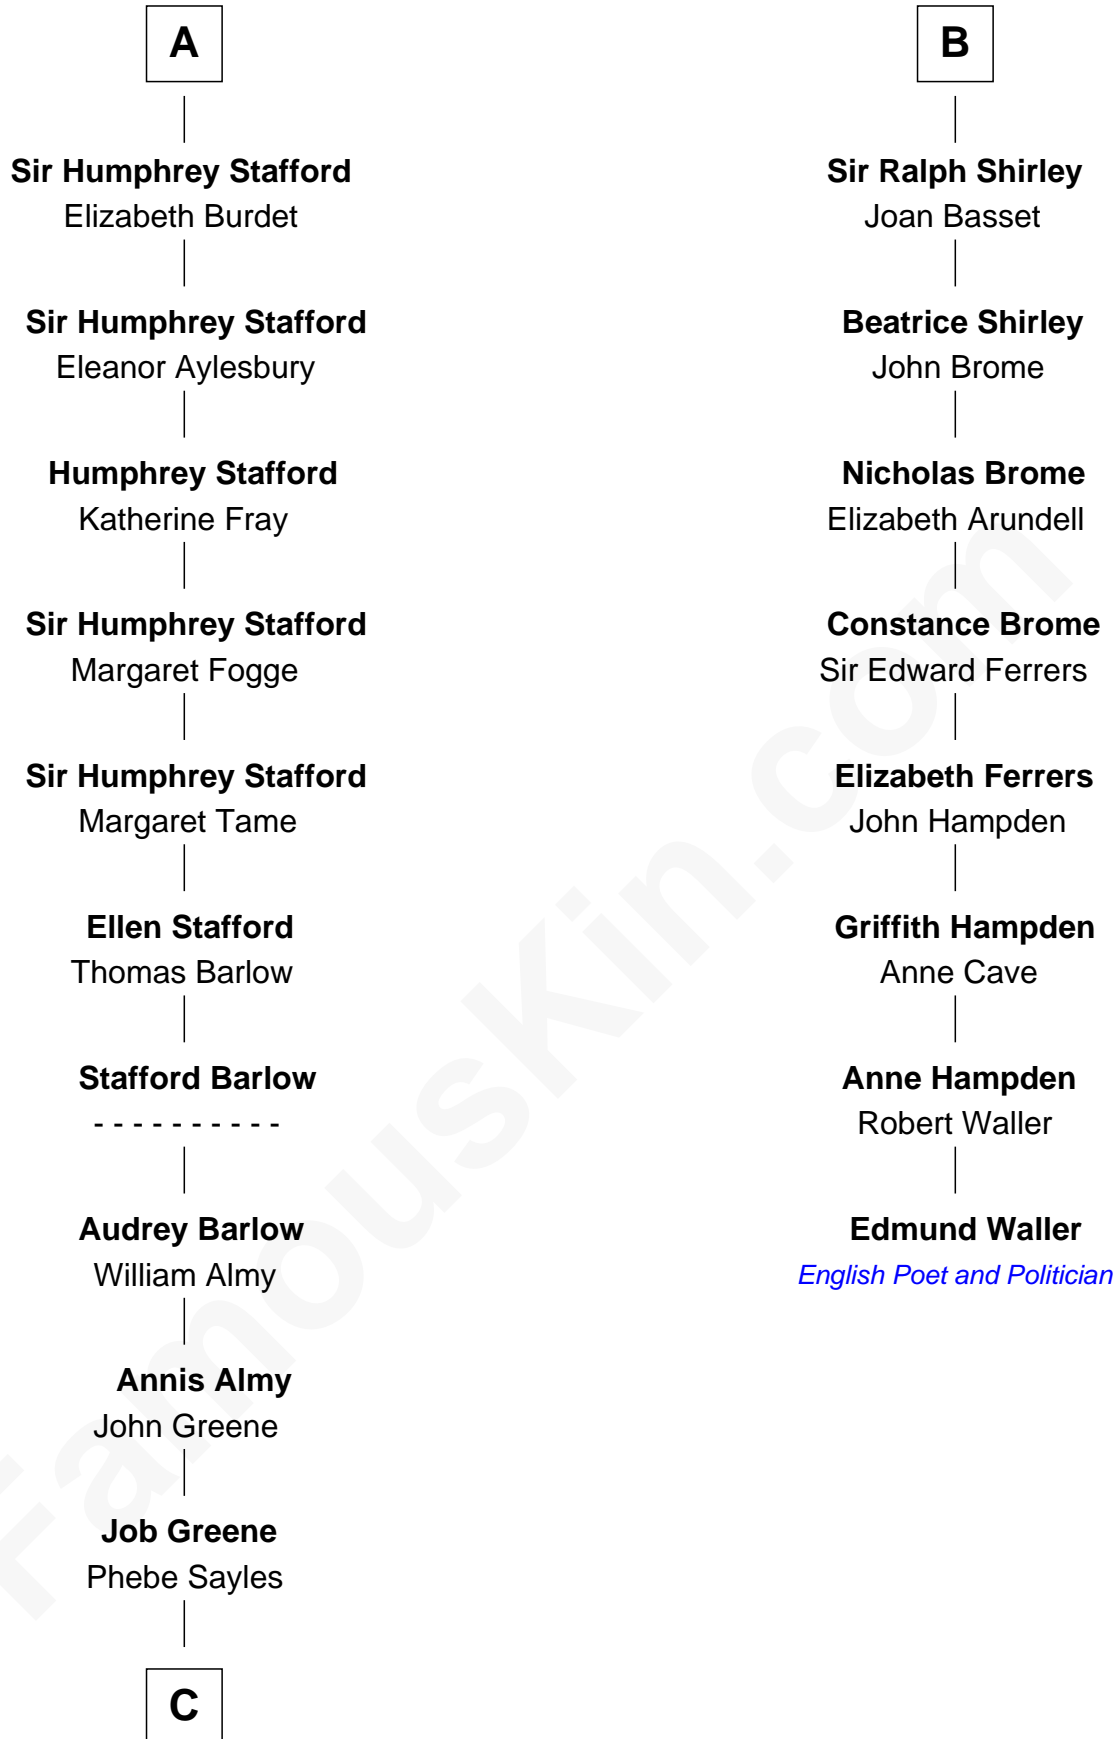

FamousKin.com

Relationship Chart of

Julia (Ward) Howe

Author of "The Battle Hymn of the Republic"

14th cousin 7 times removed of

Edmund Waller

English Poet and Politician

C

—
Deborah Greene

Simon Ray

—
Anna Ray

Samuel Ward

—
Samuel Ward

Phebe Greene

—
Samuel Ward

Julia Rush Cutler