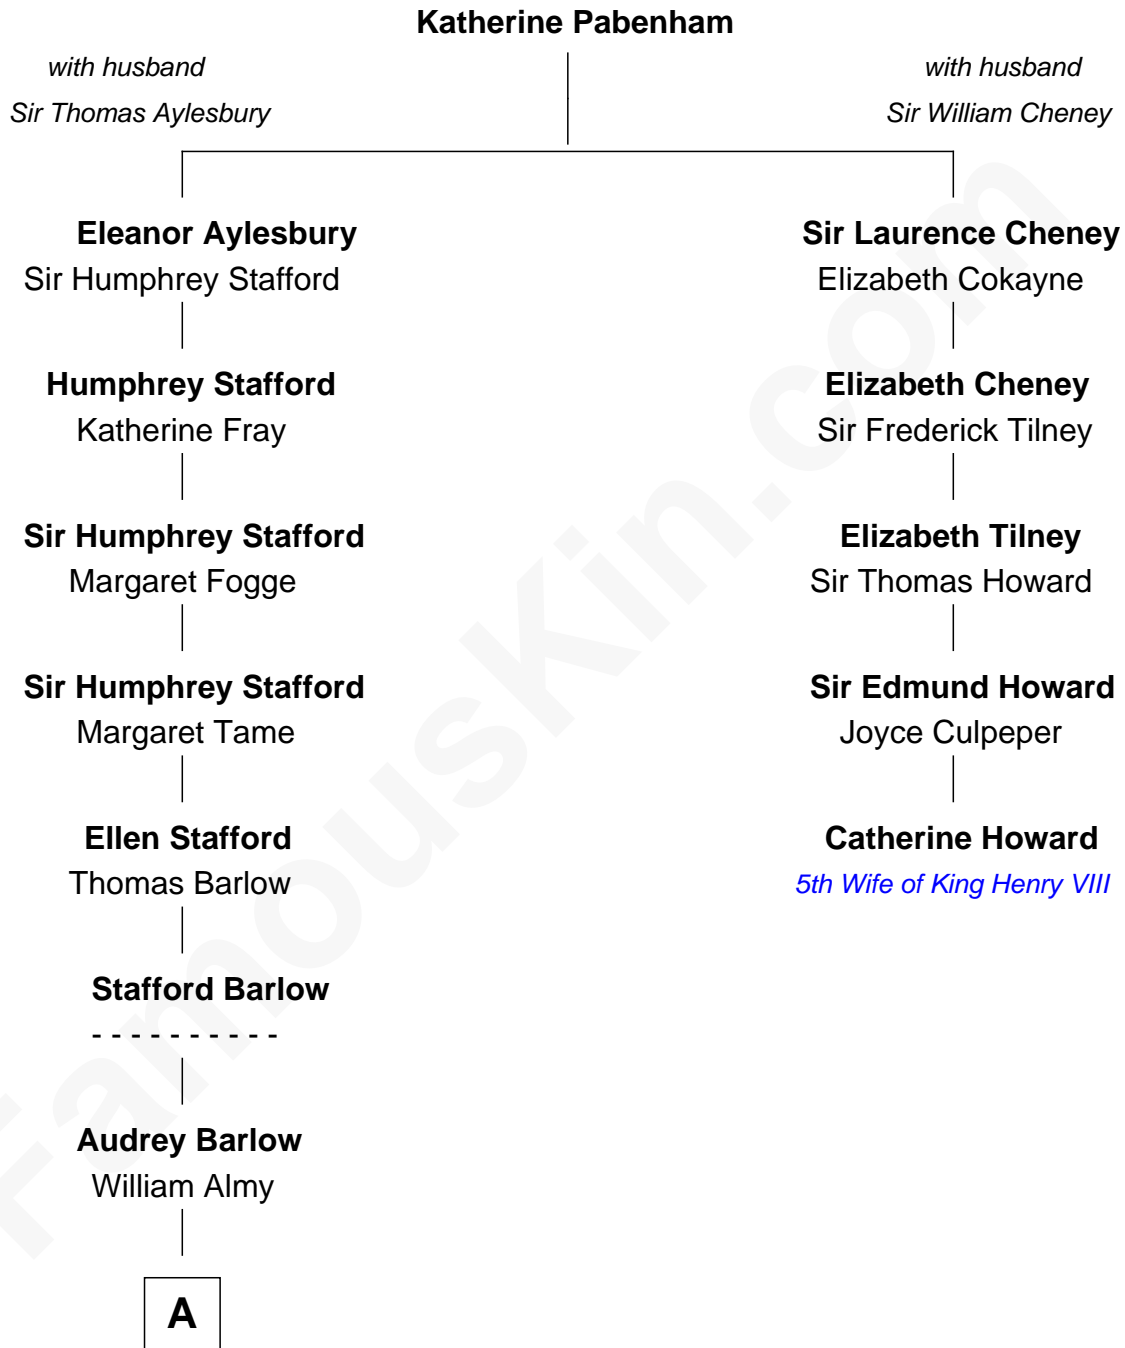

Catherine Howard

5th Wife of King Henry VIII