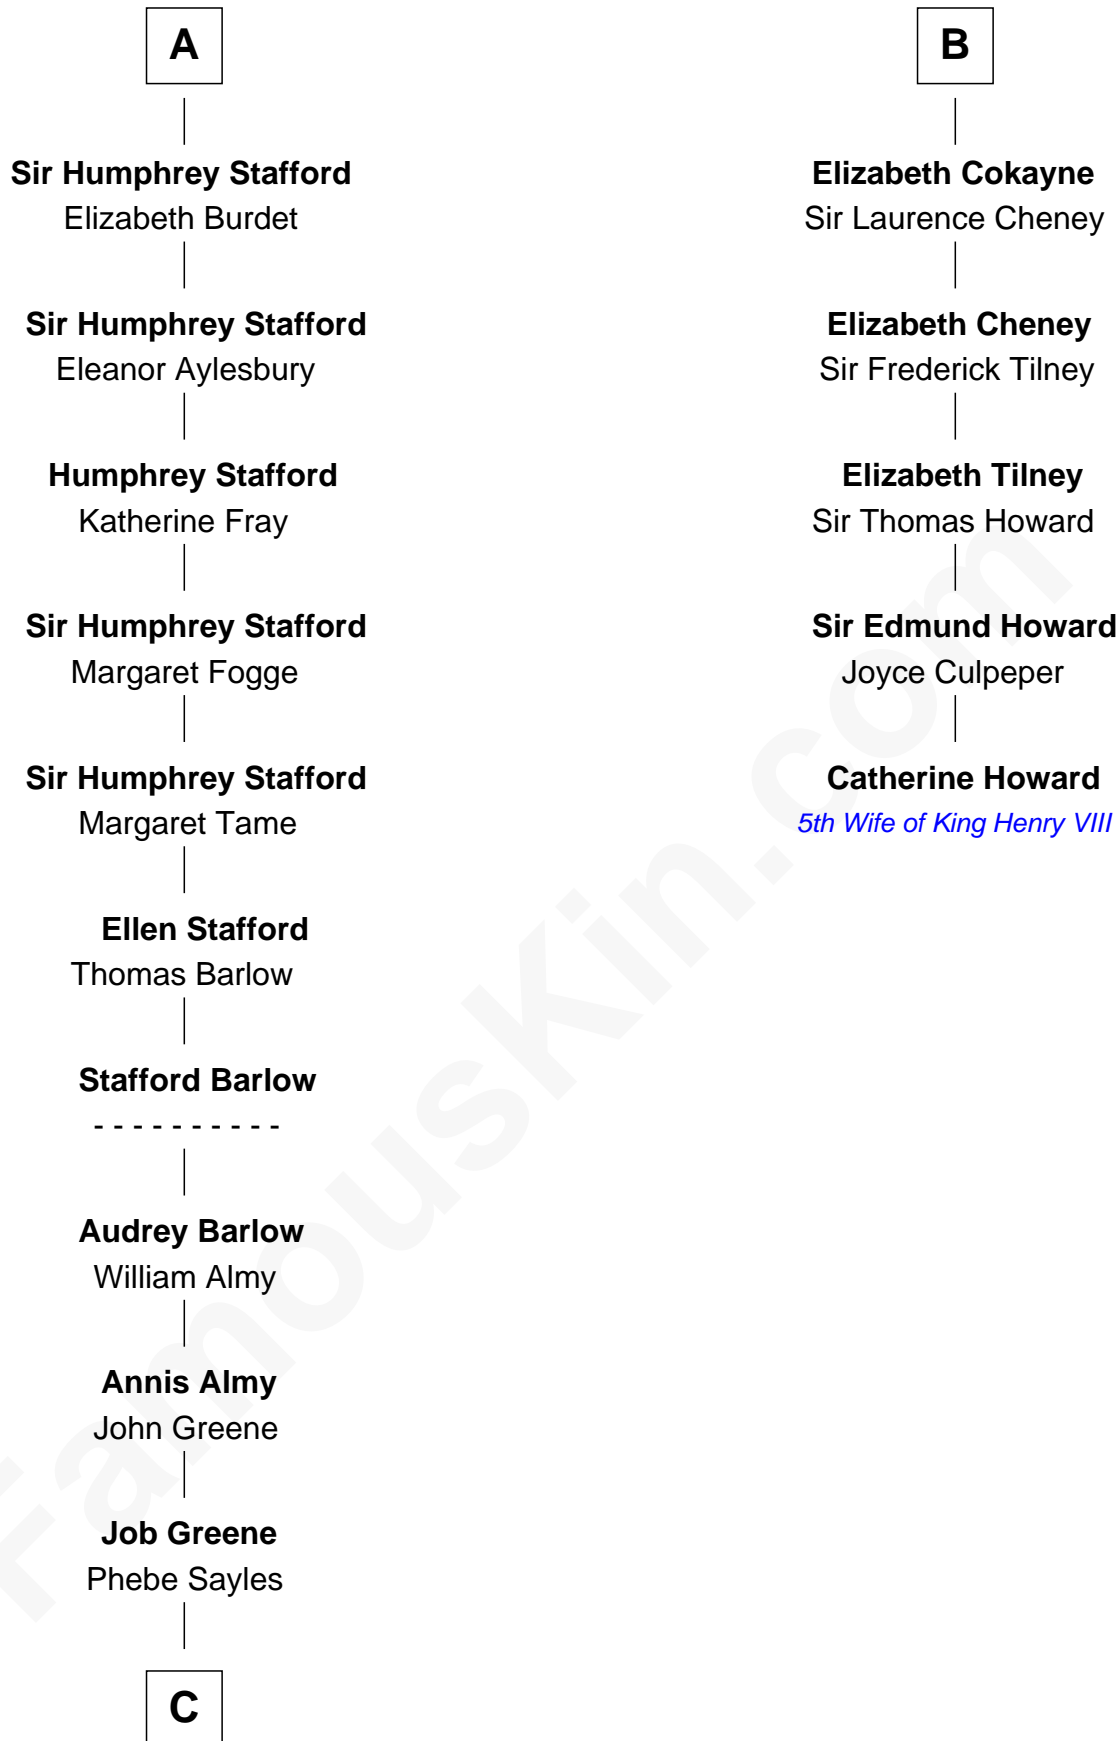

FamousKin.com

Relationship Chart of

Julia (Ward) Howe

Author of "The Battle Hymn of the Republic"

11th cousin 10 times removed of

Catherine Howard

5th Wife of King Henry VIII

Sir William Longespee

Ela of Salisbury

C

—
Deborah Greene

Simon Ray

—
Anna Ray

Samuel Ward

—
Samuel Ward

Phebe Greene