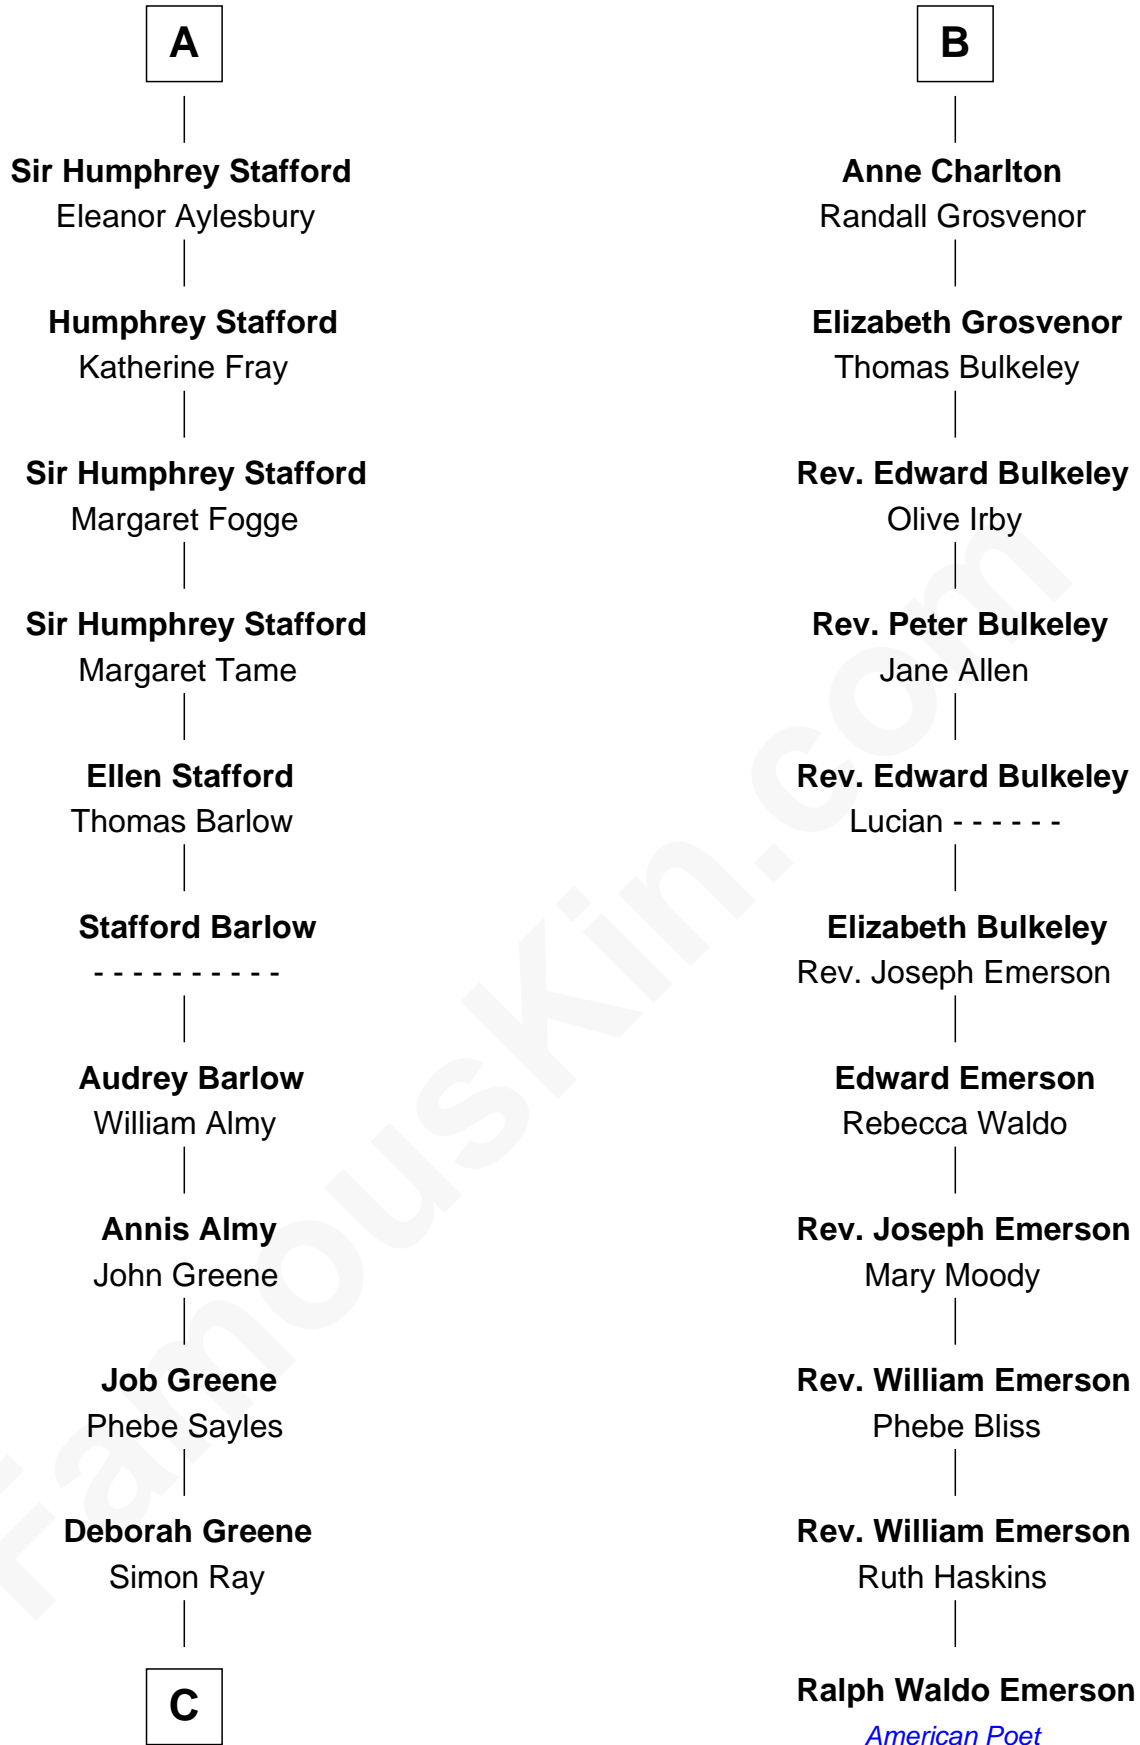

FamousKin.com

Relationship Chart of

Julia (Ward) Howe

Author of "The Battle Hymn of the Republic"

17th cousin 3 times removed of

Ralph Waldo Emerson
American Poet

C

—
Anna Ray
Samuel Ward

—
Samuel Ward
Phebe Greene

—
Samuel Ward
Julia Rush Cutler

—
Julia (Ward) Howe
American Poet

FamousKin.com