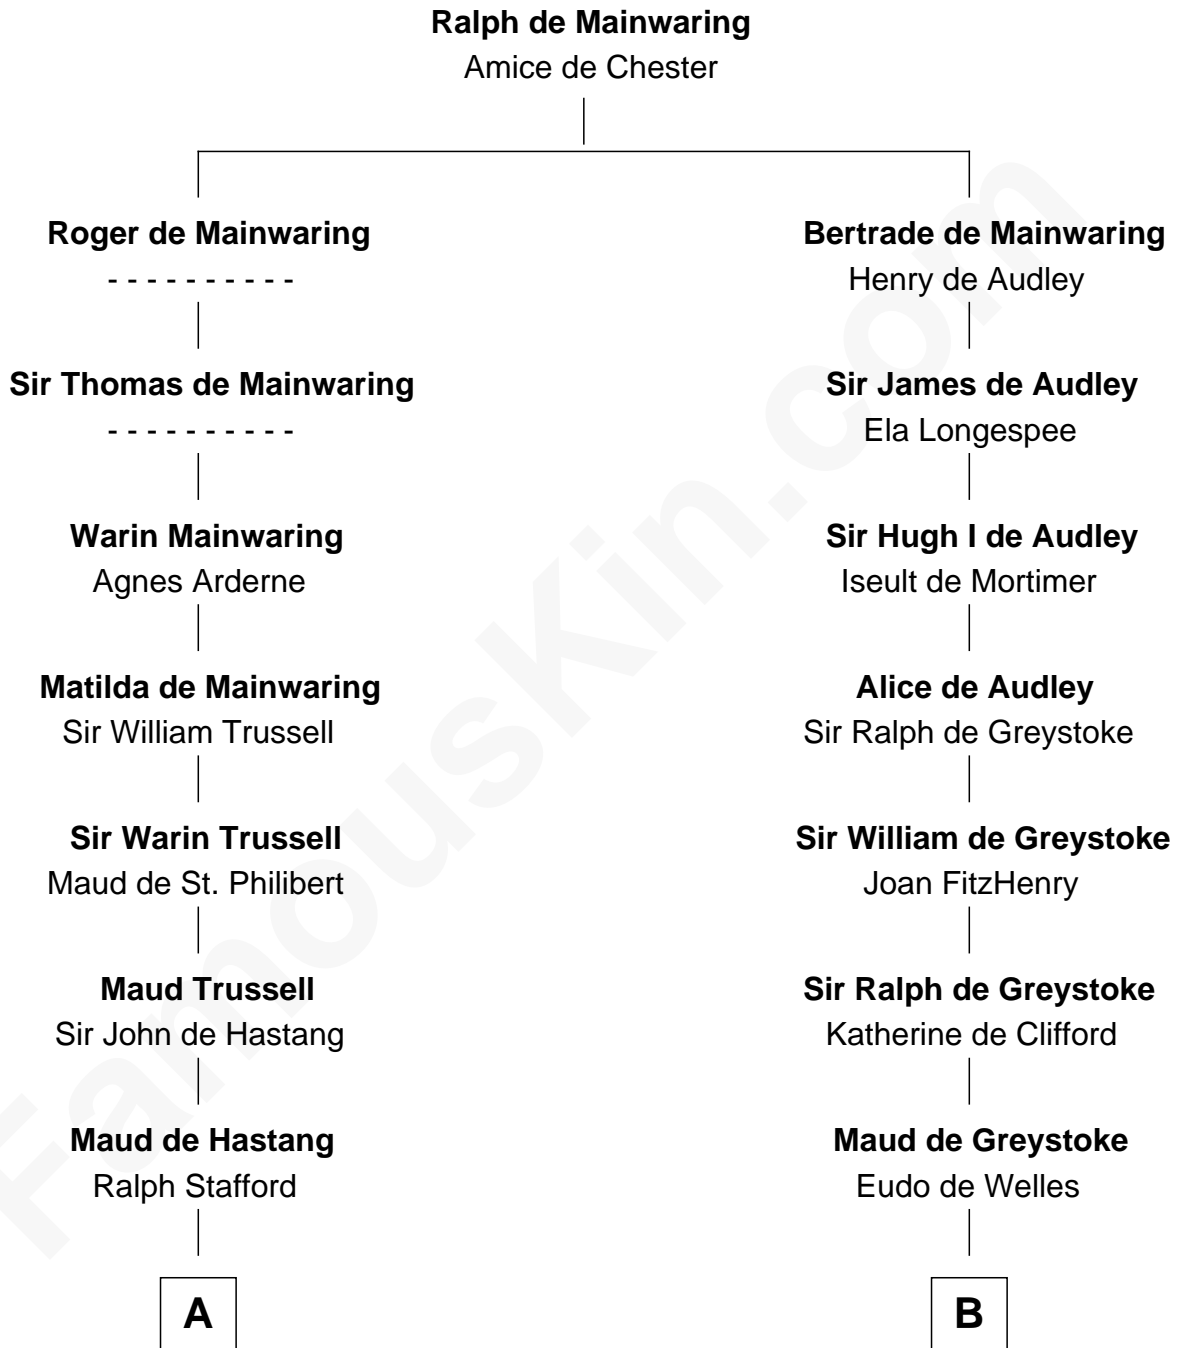

# FamousKin.com

## Relationship Chart of

### Julia (Ward) Howe

Author of "The Battle Hymn of the Republic"

20th cousin 1 time removed of

**Ralph Waldo Emerson**  
American Poet

**C**

**Deborah Greene**

Simon Ray

**Anna Ray**