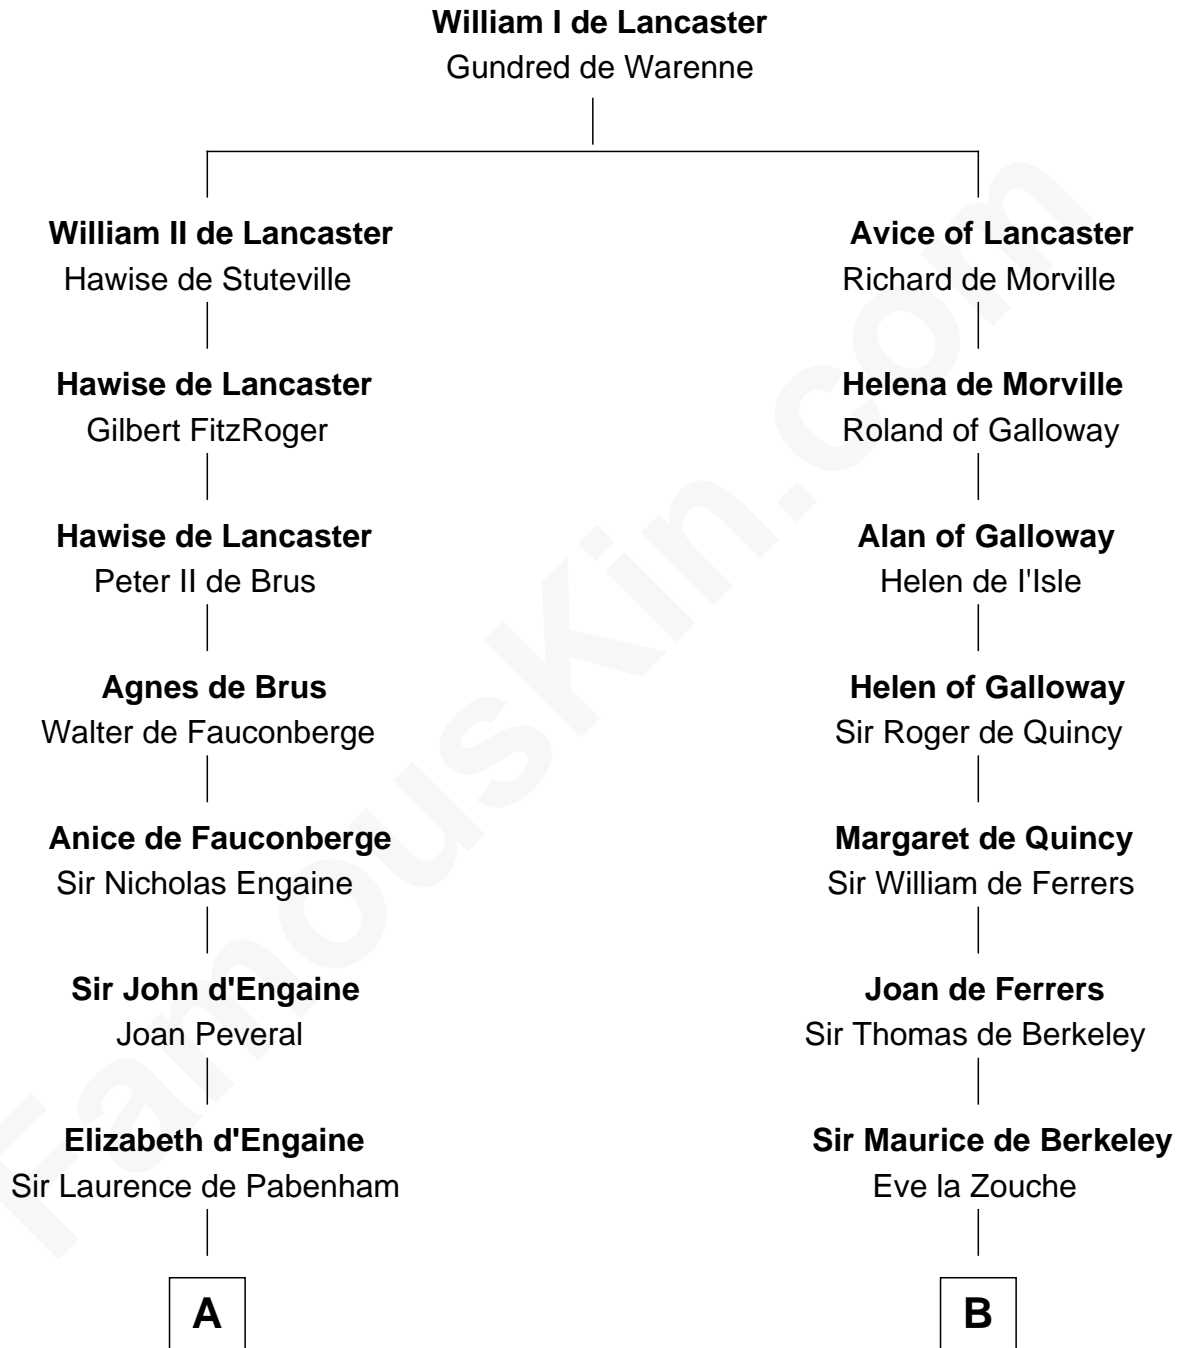

FamousKin.com

Relationship Chart of

Julia (Ward) Howe

Author of "The Battle Hymn of the Republic"

20th cousin 1 time removed of

Thomas Nelson

Signer of the Declaration of Independence

C

Deborah Greene

Simon Ray

Anna Ray

Samuel Ward

Samuel Ward

Phebe Greene

Samuel Ward

Julia Rush Cutler