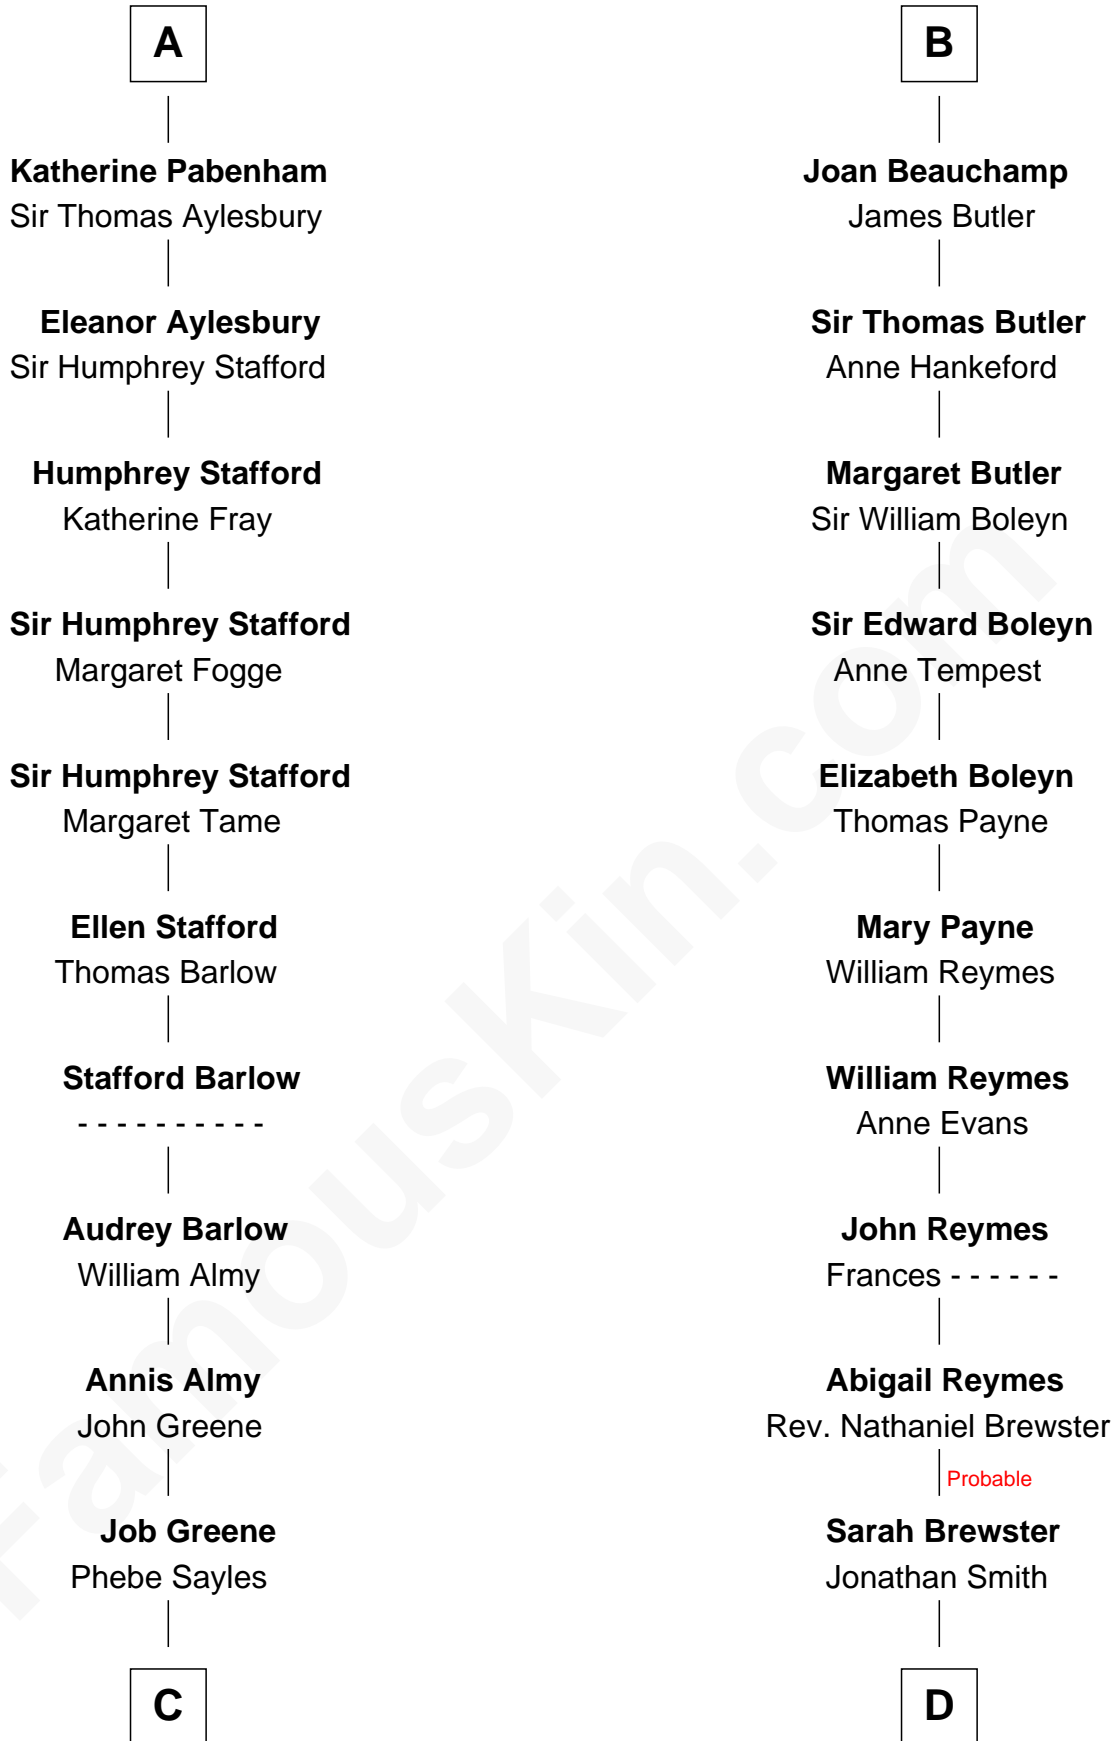

## Relationship Chart of

### Julia (Ward) Howe

*Author of "The Battle Hymn of the Republic"*

19th cousin 2 times removed of

### William Floyd

*Signer of the Declaration of Independence*

**C**

**Deborah Greene**

Simon Ray

**Anna Ray**

Samuel Ward

**Samuel Ward**