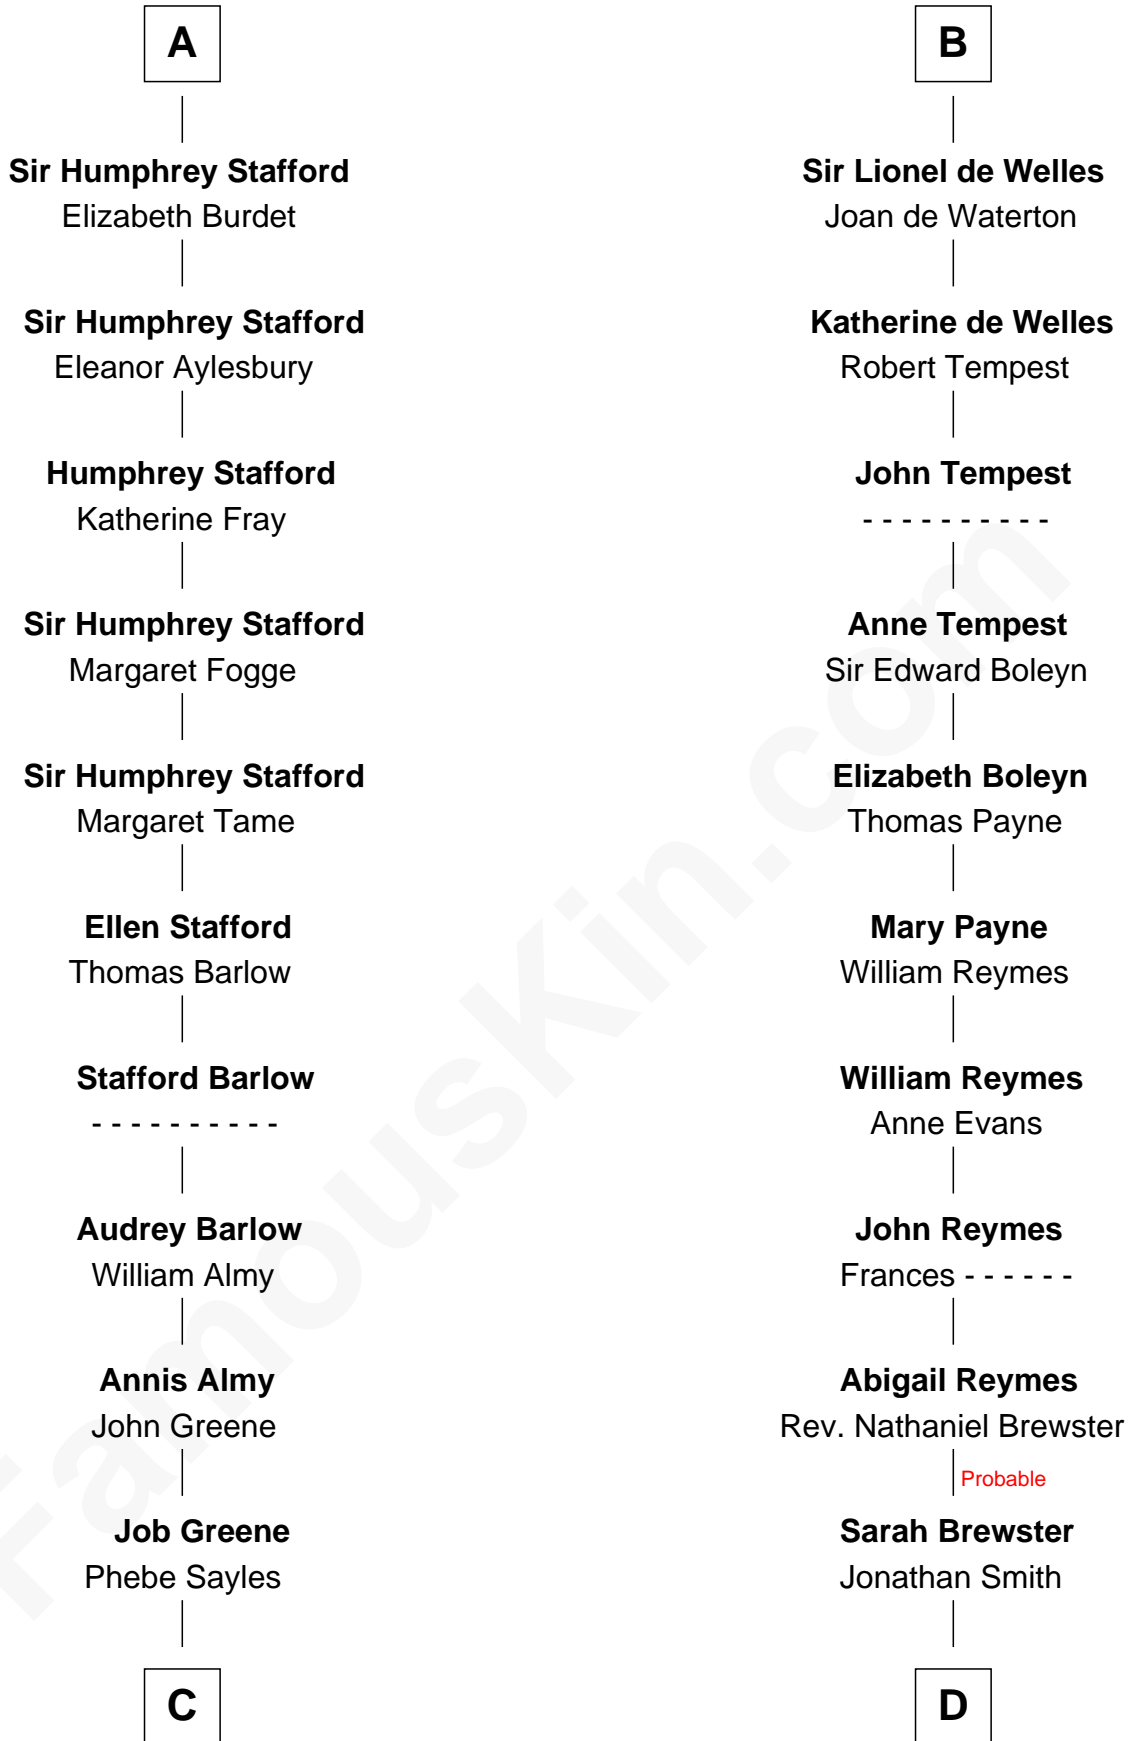

## Relationship Chart of

### Julia (Ward) Howe

*Author of "The Battle Hymn of the Republic"*

19th cousin 2 times removed of

### William Floyd

*Signer of the Declaration of Independence*

**C**

**Deborah Greene**

Simon Ray

**Anna Ray**

Samuel Ward

**Samuel Ward**

Phebe Greene

**Samuel Ward**

Julia Rush Cutler

**Julia (Ward) Howe**

*American Poet*

**D**

**Jonathan Smith**

Elizabeth Platt