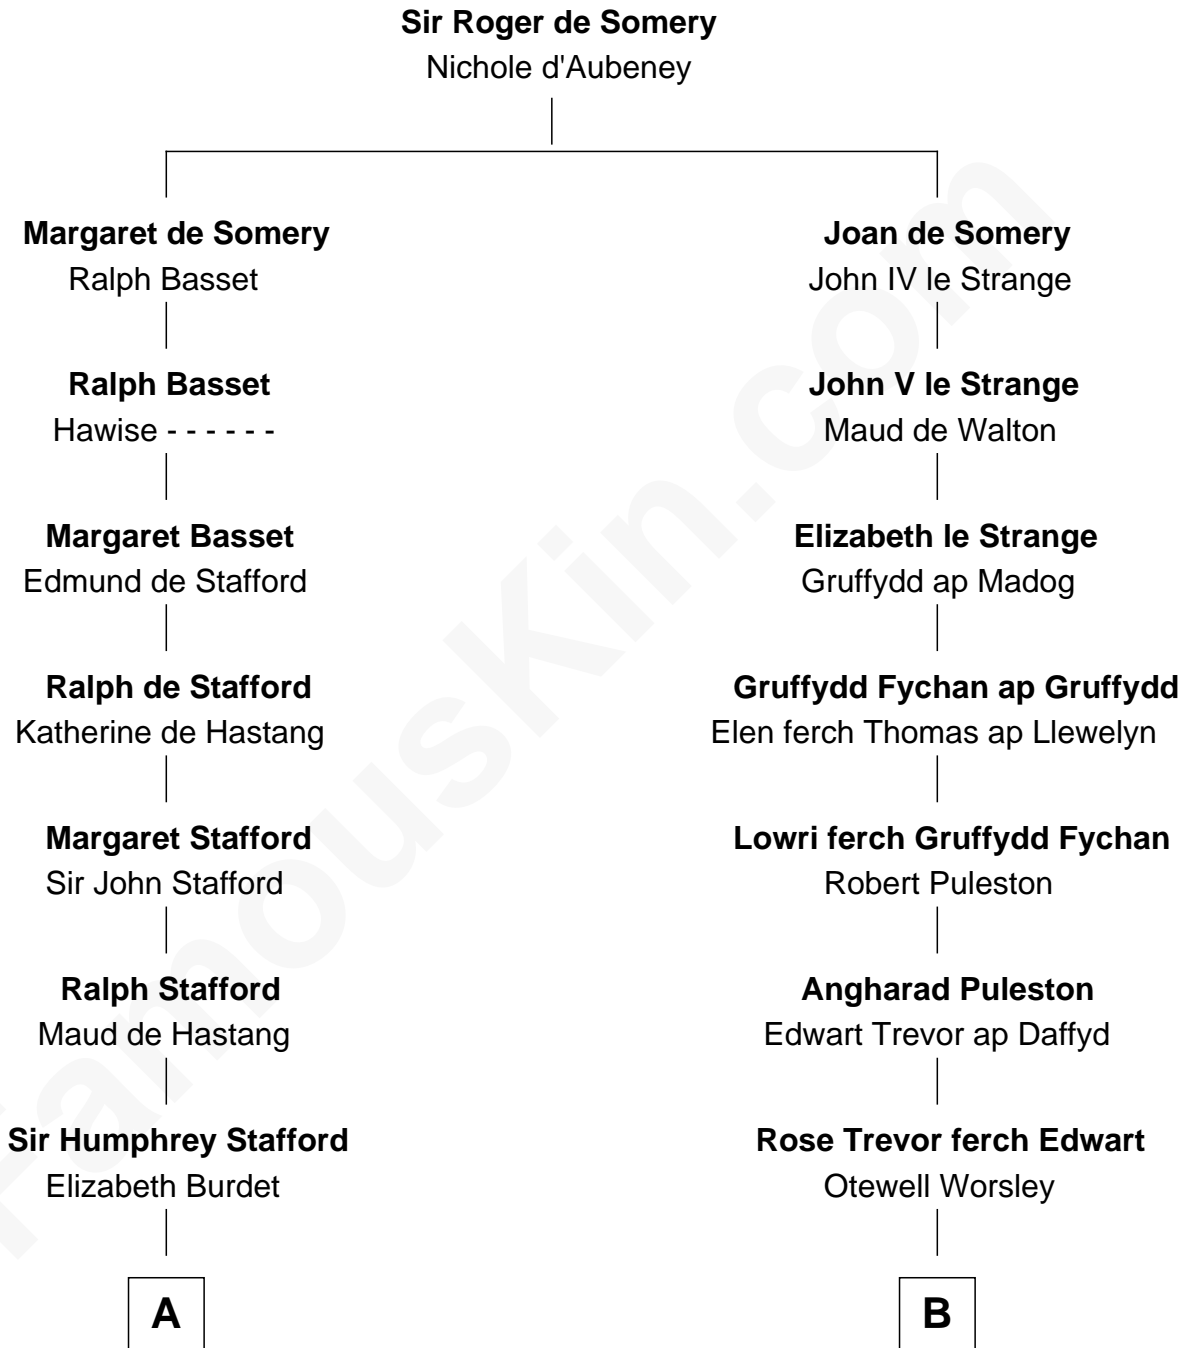

FamousKin.com

Relationship Chart of

Julia (Ward) Howe

Author of "The Battle Hymn of the Republic"

15th cousin 5 times removed of

General William Whipple

Signer of the Declaration of Independence

C

—
Anna Ray
Samuel Ward

—
Samuel Ward
Phebe Greene

—
Samuel Ward
Julia Rush Cutler

—
Julia (Ward) Howe
American Poet

FamousKin.com