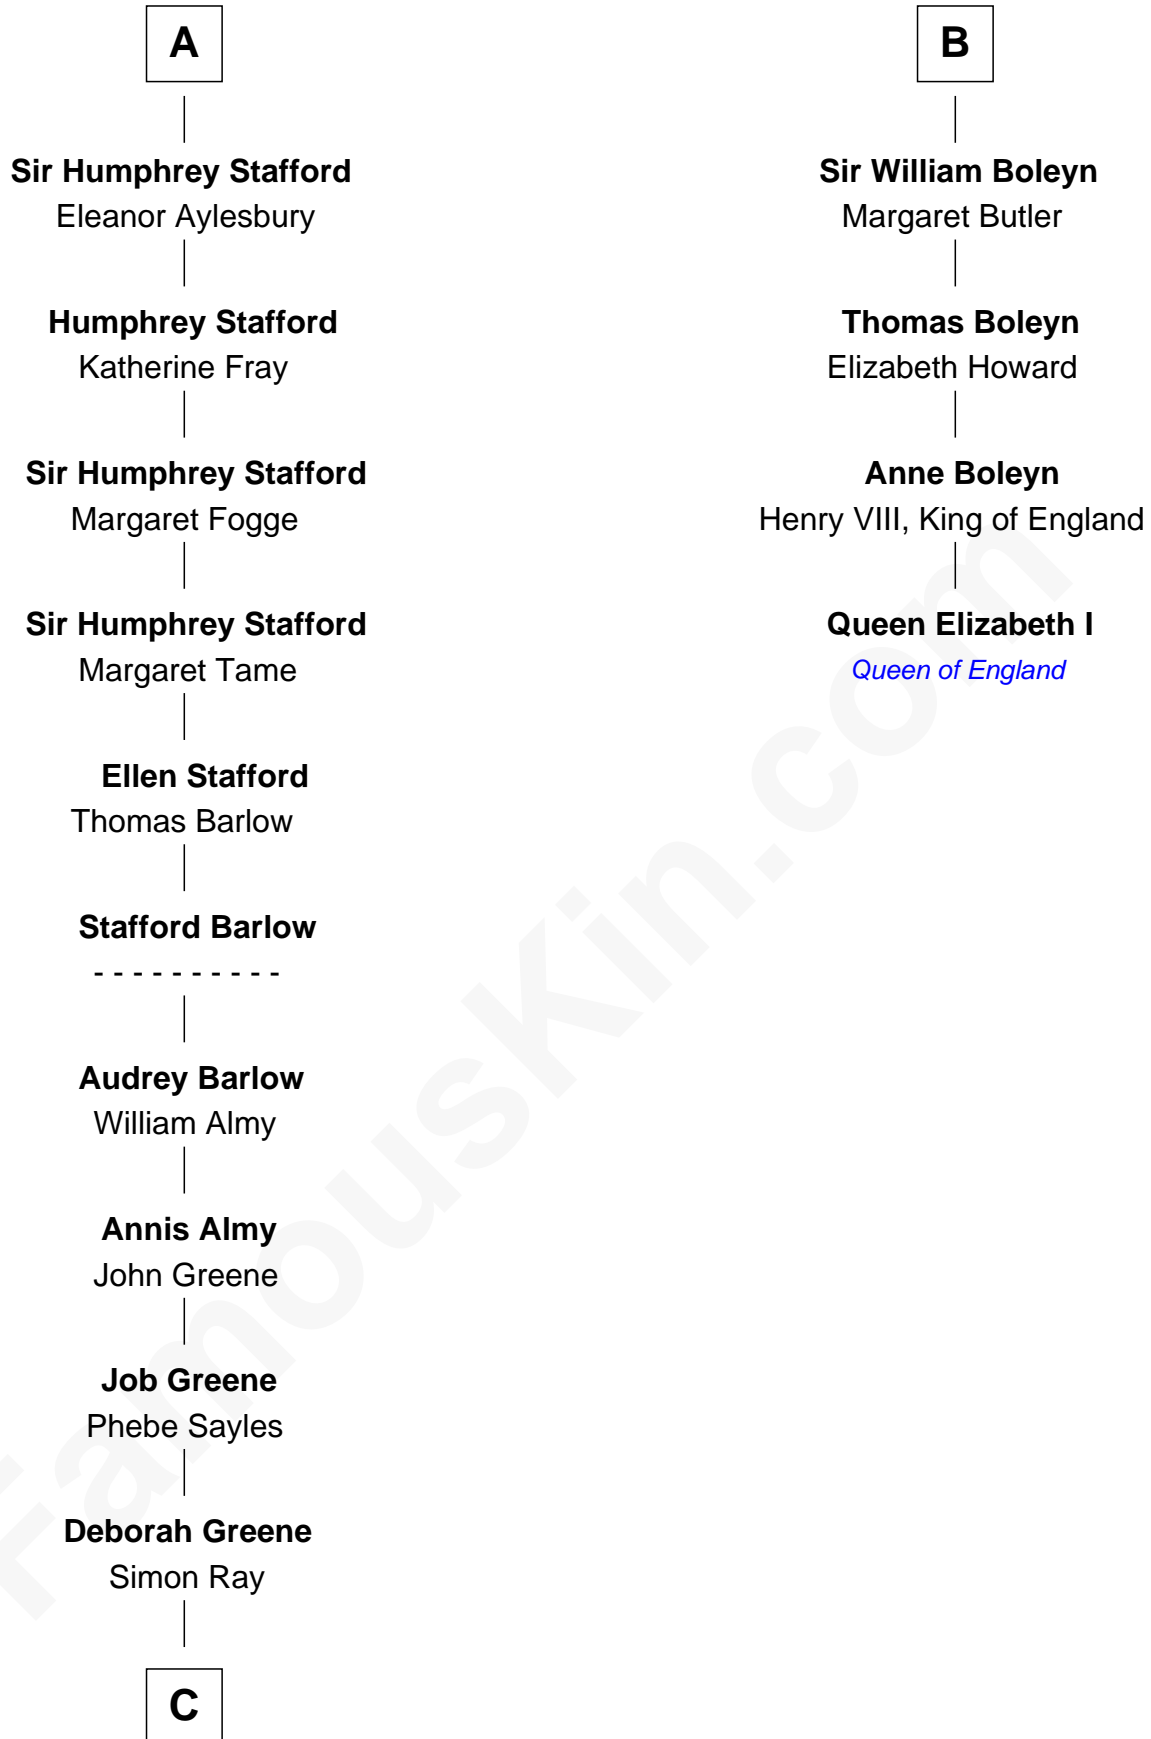

FamousKin.com

Relationship Chart of

Julia (Ward) Howe

Author of "The Battle Hymn of the Republic"

10th cousin 10 times removed of

Queen Elizabeth I
Queen of England

Sir Roger de Somery
Nichole d'Aubenev

Margaret de Somery

Hawise le Strange

Robert de Felton

Sir John de Felton

Sibyl - - - - -

Sir Thomas de Felton

Joan Walkfare

Eleanor de Felton

Sir Thomas Hoo

Sir Thomas Hoo

Elizabeth Wychingham

Anne Hoo

Sir Geoffrey Boleyn

B

C

—
Anna Ray
Samuel Ward

—
Samuel Ward
Phebe Greene