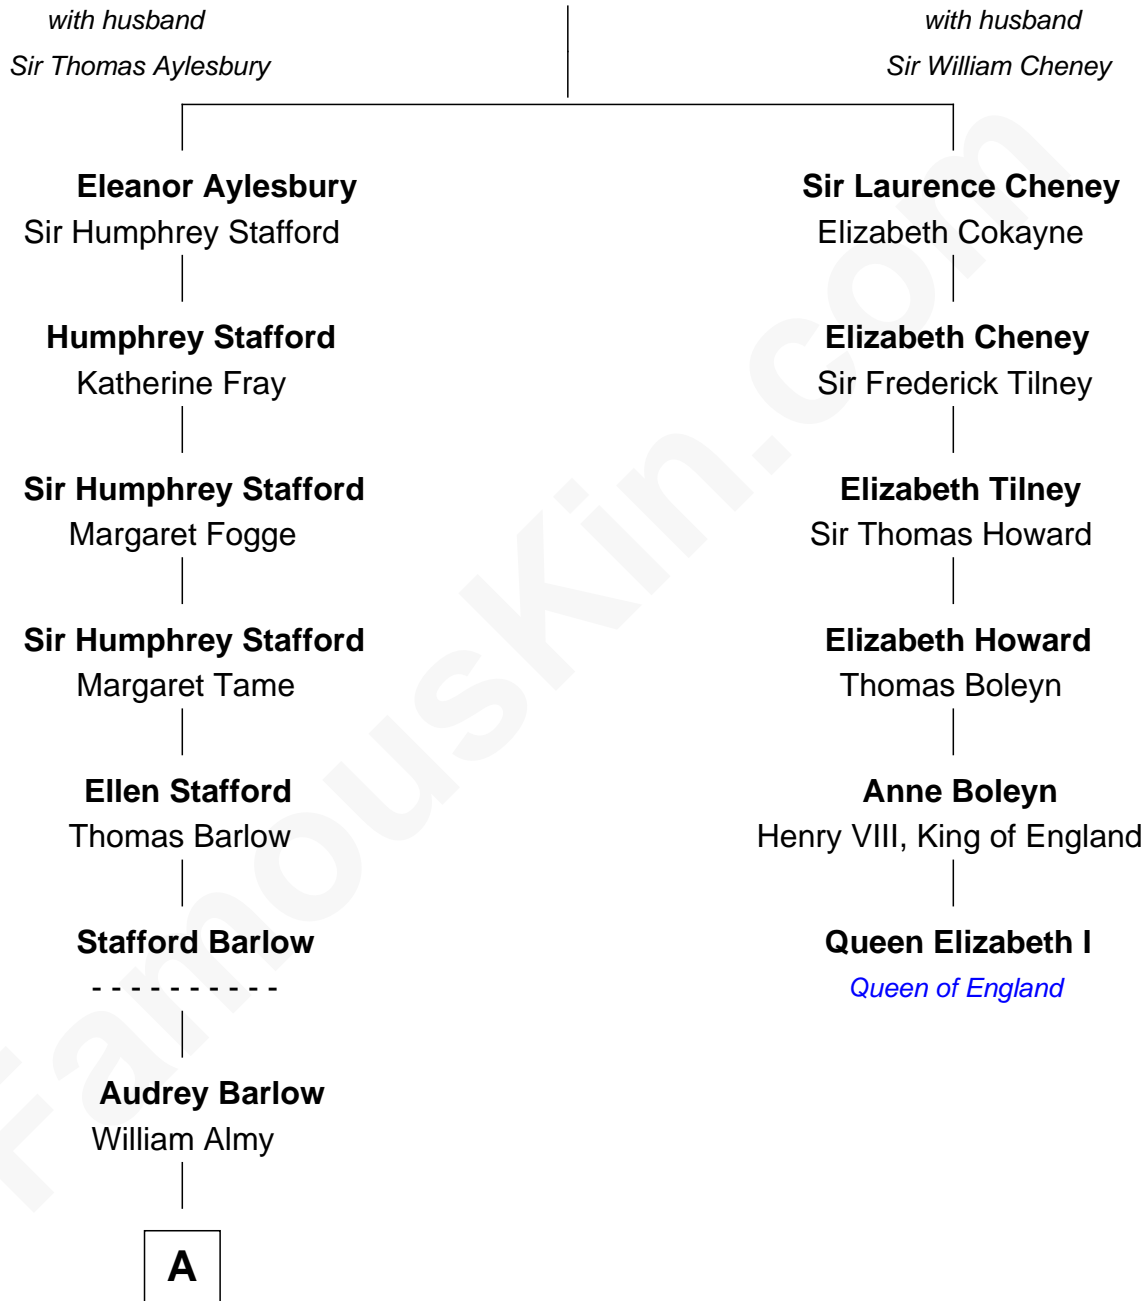

FamousKin.com

Relationship Chart of

Julia (Ward) Howe

Author of "The Battle Hymn of the Republic"

5th cousin 8 times removed of

Queen Elizabeth I
Queen of England

Katherine Pabenham

A

—
Annis Almy
John Greene

—
Job Greene
Phebe Sayles

—
Deborah Greene
Simon Ray

—
Anna Ray
Samuel Ward

—
Samuel Ward
Phebe Greene

—
Samuel Ward
Julia Rush Cutler

—
Julia (Ward) Howe
American Poet