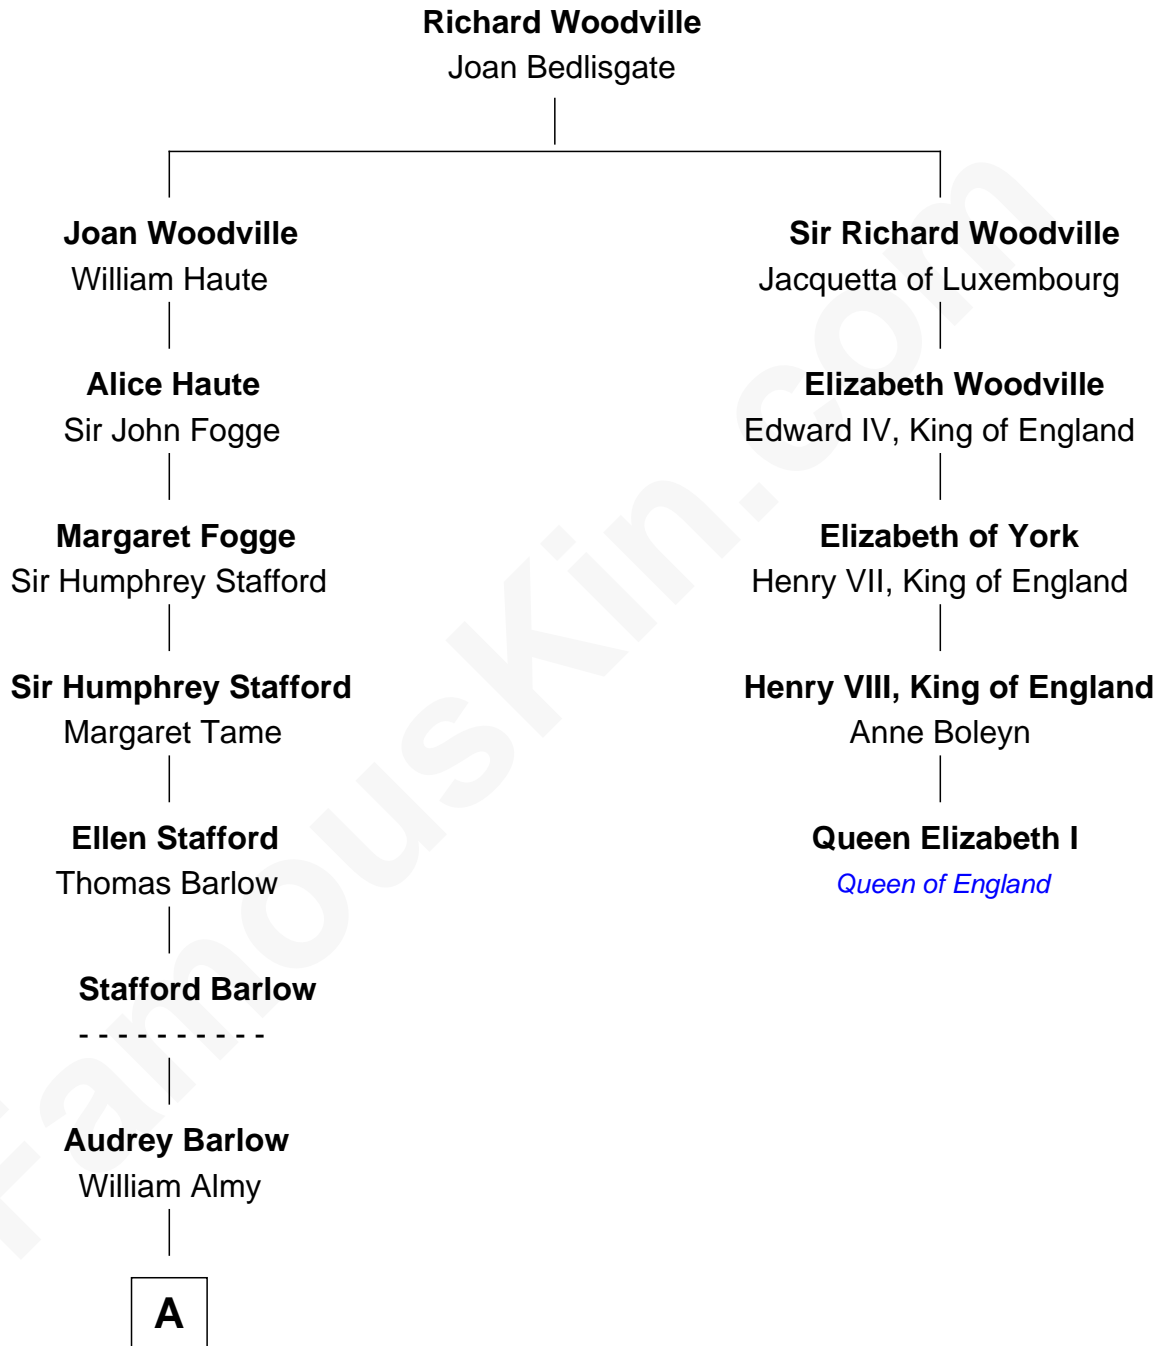

FamousKin.com

Relationship Chart of

Julia (Ward) Howe

Author of "The Battle Hymn of the Republic"

4th cousin 9 times removed of

Queen Elizabeth I
Queen of England

A

—
Annis Almy
John Greene

—
Job Greene
Phebe Sayles

—
Deborah Greene
Simon Ray

—
Anna Ray
Samuel Ward

—
Samuel Ward
Phebe Greene

—
Samuel Ward
Julia Rush Cutler

—
Julia (Ward) Howe
American Poet